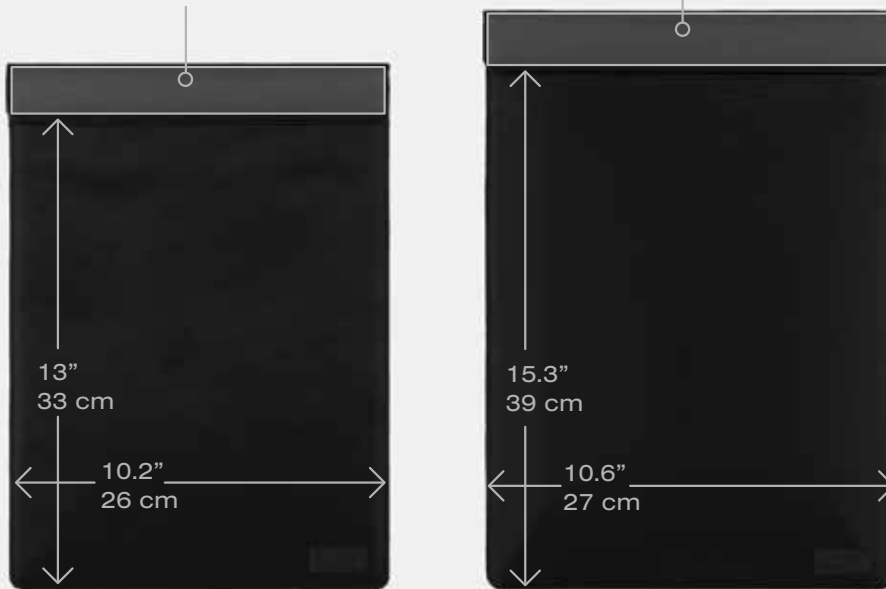

MAGNETIC CLOSURE AREA

(device must be completely BELOW magnetic closure in order to seal)

13/14 INCH

15/16 INCH

VERTICAL FARADAY SLEEVE SIZING GUIDE - FITS UP TO

13/14 INCH

iPad Pro (6th)
iPad Pro (5th)
Galaxy S8+/Ultra