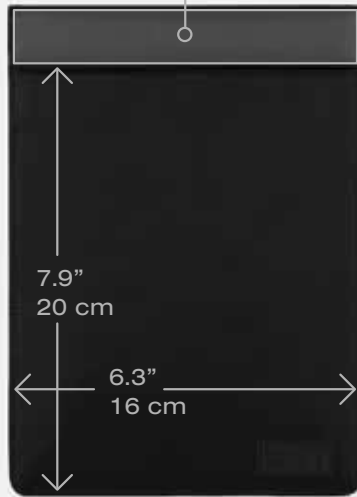

MAGNETIC CLOSURE AREA

(device must be completely BELOW magnetic closure in order to seal)

LARGE

EXTRA LARGE

FARADAY TABLET SLEEVE SIZING GUIDE - FITS UP TO

LARGE

iPad Mini (6th) & earlier

EXTRA LARGE