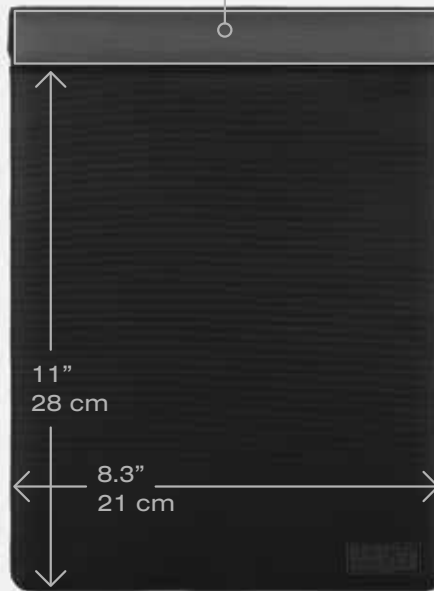

MAGNETIC CLOSURE AREA

(device must be completely BELOW magnetic closure in order to seal)

LARGE

EXTRA LARGE

FARADAY TABLET SLEEVE SIZING GUIDE - FITS UP TO

LARGE

iPad Mini (6th) & earlier

EXTRA LARGE