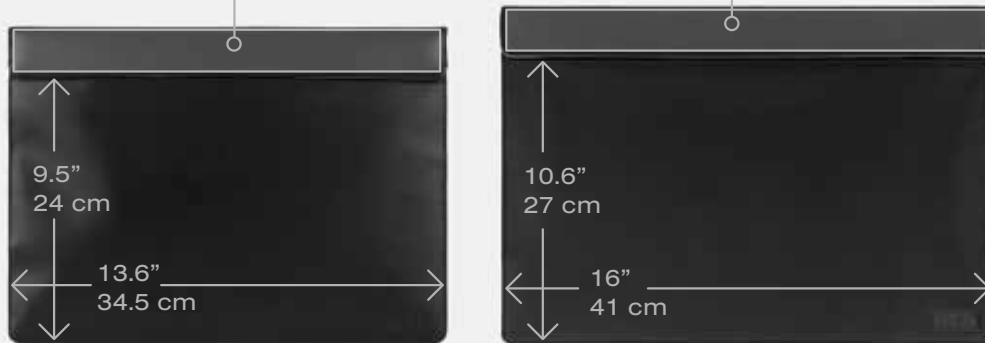

MAGNETIC CLOSURE AREA

(device must be completely BELOW
magnetic closure in order to seal)

13/14 INCH

15/16 INCH

FARADAY LAPTOP SLEEVE SIZING GUIDE - FITS UP TO

13/14 INCH

iPad Pro (6th)
iPad Pro (5th)
Galaxy S8+/Ultra