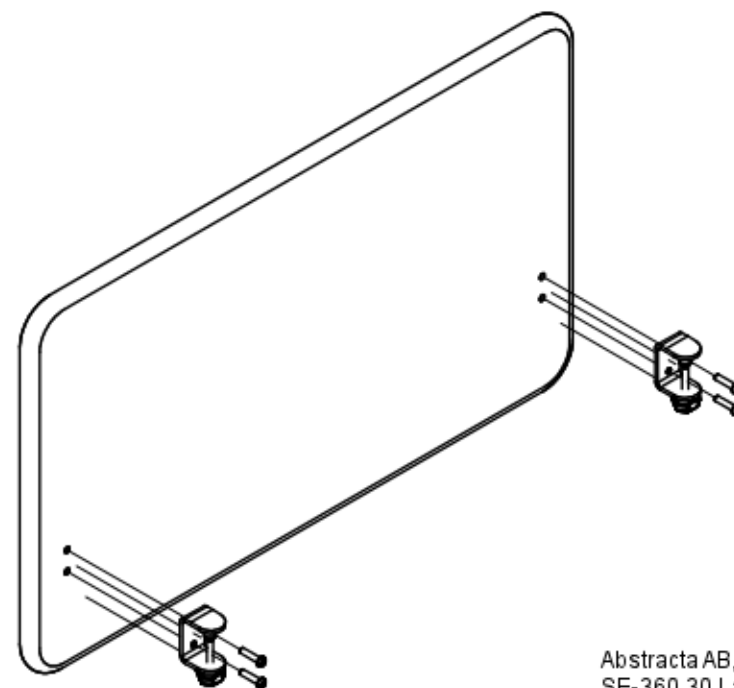

Softline 30/ Soneo 30

Monteringsanvisning
Montageanweisung
Assembly Instruction

abstracta

Abstracta AB, Box 75,
SE-360 30 Lammhult, Sweden
Phone +46 472 26 96 00
Version 2017-11-20