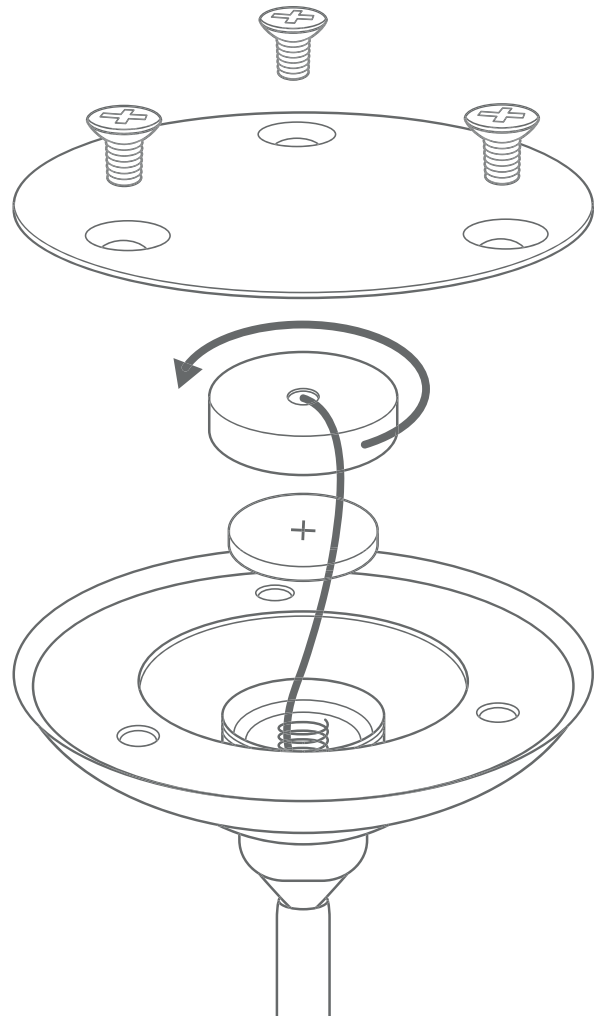

Assembly instructions

Miniature floor lamp

maileg
DANISH DESIGN

BATTERY REPLACEMENT

Lamp requires 1 CR1632 3V coin cell battery. To replace battery, use a Phillips head screwdriver (not included) to open battery cover. Remove and set aside. Unscrew the battery lid. Insert 1 CR1632 coin cell battery as shown. Use either CR1632 coin cell battery or equivalent type. Screw on battery lid and close battery cover.