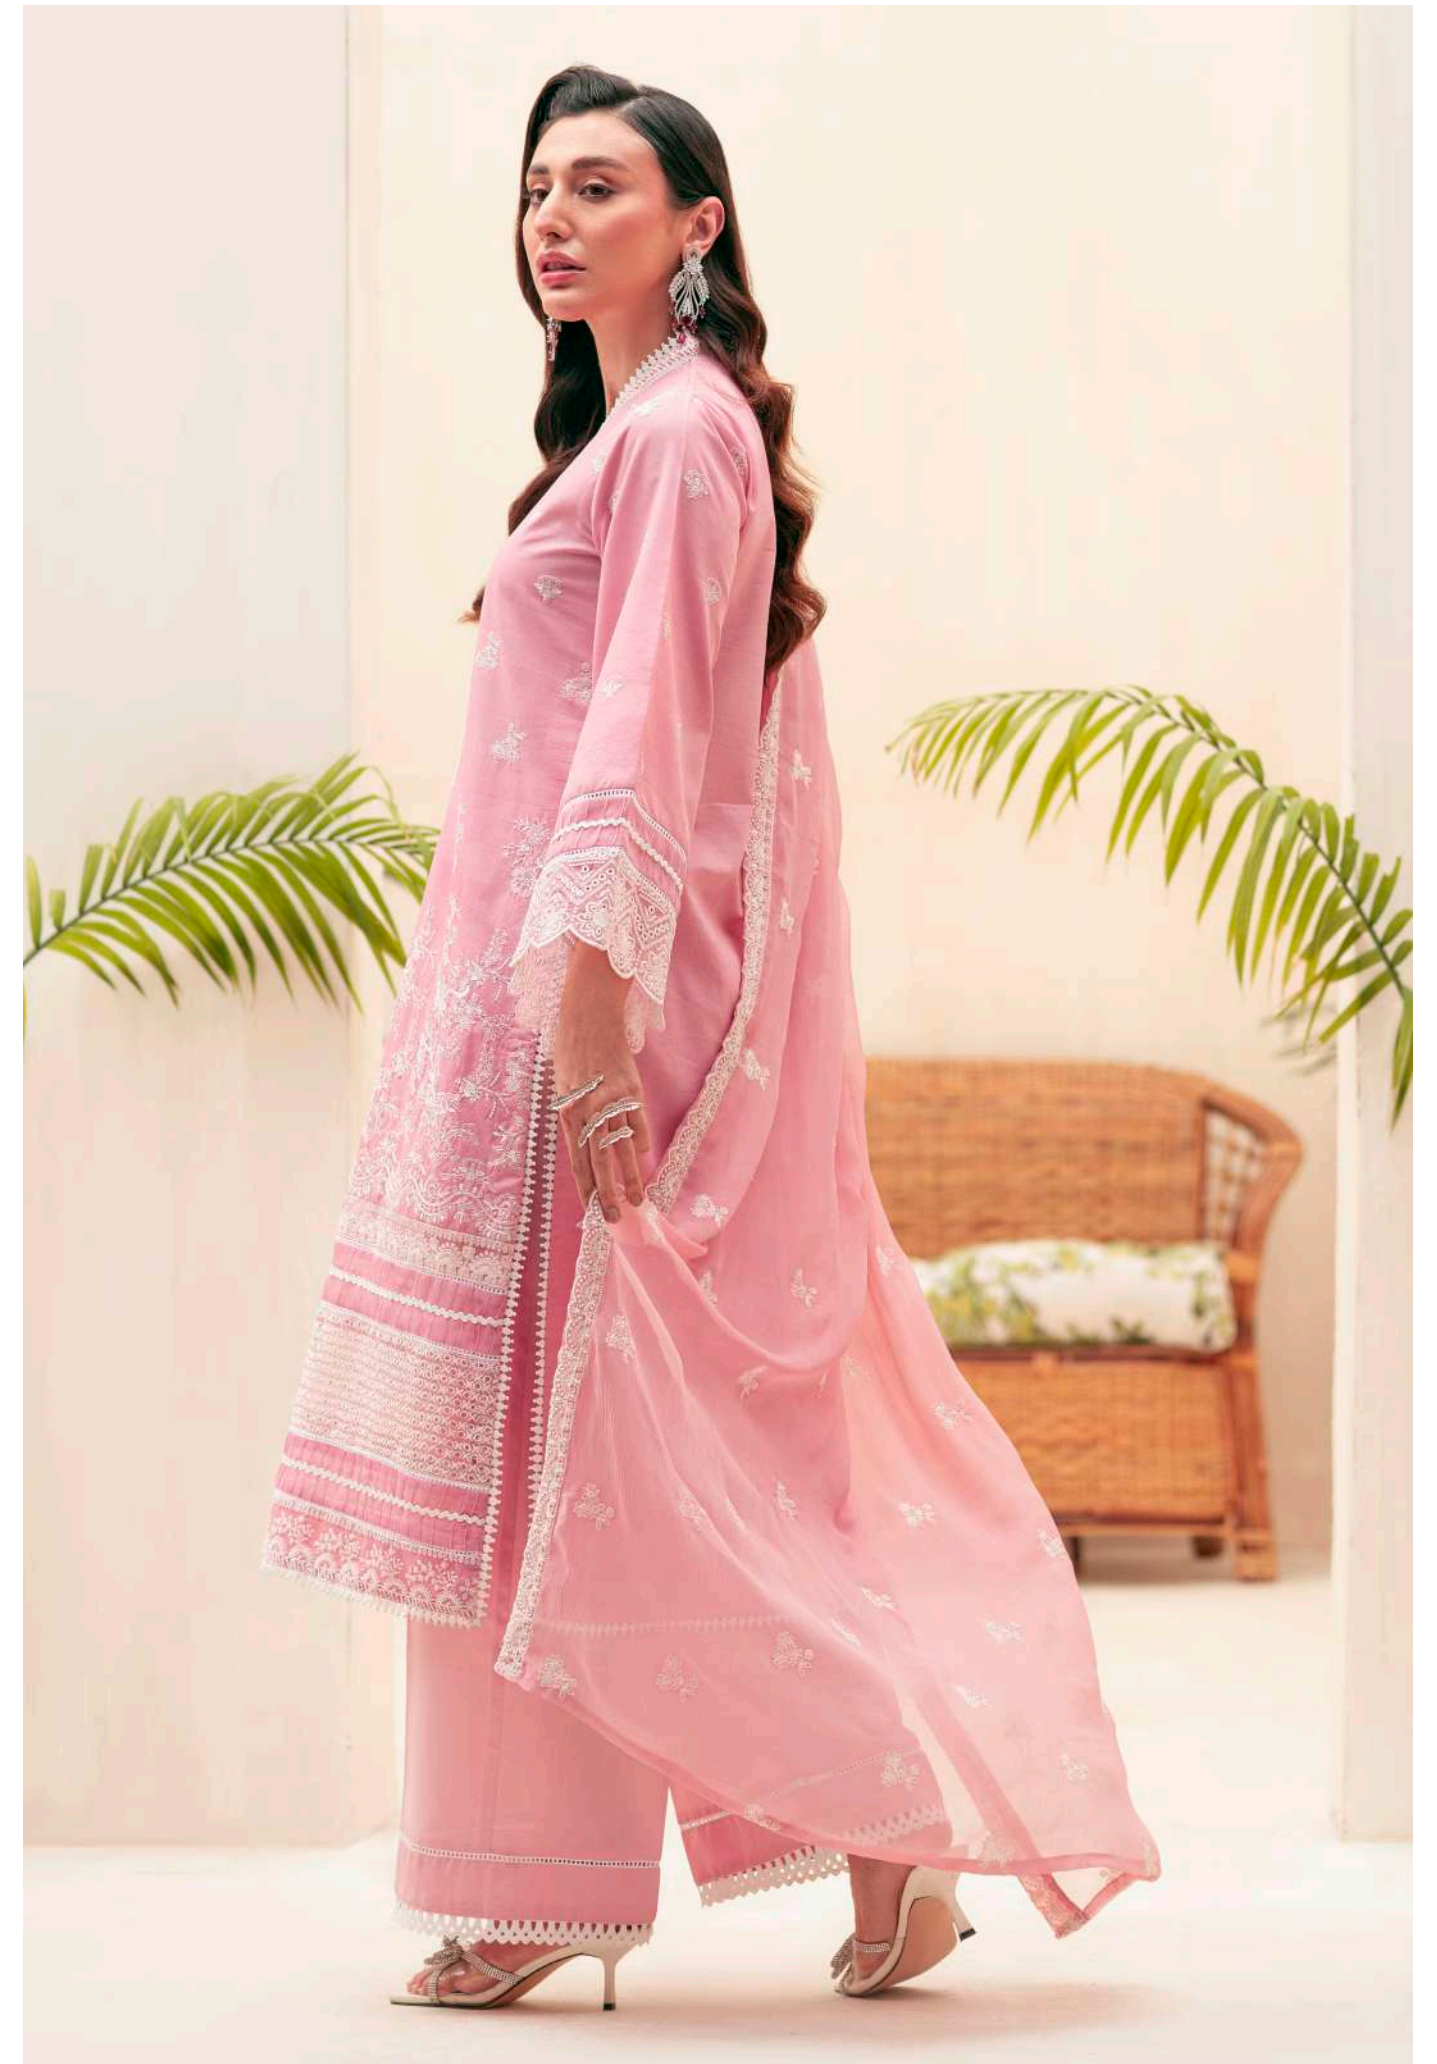

SOHA

Embroidered
Lawn

MOTIFZ

4151

Zofia

- || Embroidered Lawn Front 1 M
- || Dyed Lawn Back 1.15 M
- || Neckline Embroidered Patch 1.15 M
- || Embroidered Patch A For Front Daman 0.92 M
- || Embroidered Patch B For Front Daman 0.92 M
- || Schiffli Embroidered Patch C For Front Daman 0.83 M
- || Embroidered Lawn Sleeves 0.67 M
- || Schiffli Sleeves Embroidered Patch 0.92 M
- || Embroidered Crinkle Chiffon Dupatta 2.5 M
- || Dyed Cotton Trouser 2.5 M

SOHA

4152

Luna

- || Embroidered Lawn Front 1 M
- || Dyed Lawn Back 1.15 M
- || Embroidered Patch A For Front Daman 0.94 M
- || Schiffli Embroidered Patch B For Front Daman 0.92 M
- || Embroidered Lawn Sleeves 0.67 M
- || Schiffli Sleeves Embroidered Patch A 0.92 M
- || Sleeves Embroidered Patch B 0.92 M
- || Embroidered Crinkle Chiffon Dupatta 2.5 M
- || Dyed Cotton Trouser 2.5 M

SOHA

4153

Elisa

- || Embroidered Lawn Front 1 M
- || Dyed Lawn Back 1.15 M
- || Embroidered Patch A For Front
Daman 0.84 M
- || Schiffli Embroidered Patch B For Front
Daman 0.92 M
- || Embroidered Lawn Sleeves 0.67 M
- || Schiffli Sleeves Embroidered
Patch 0.92 M
- || Embroidered Khadi Net
Dupatta 2.5 M
- || Dyed Cotton Trouser 2.5 M