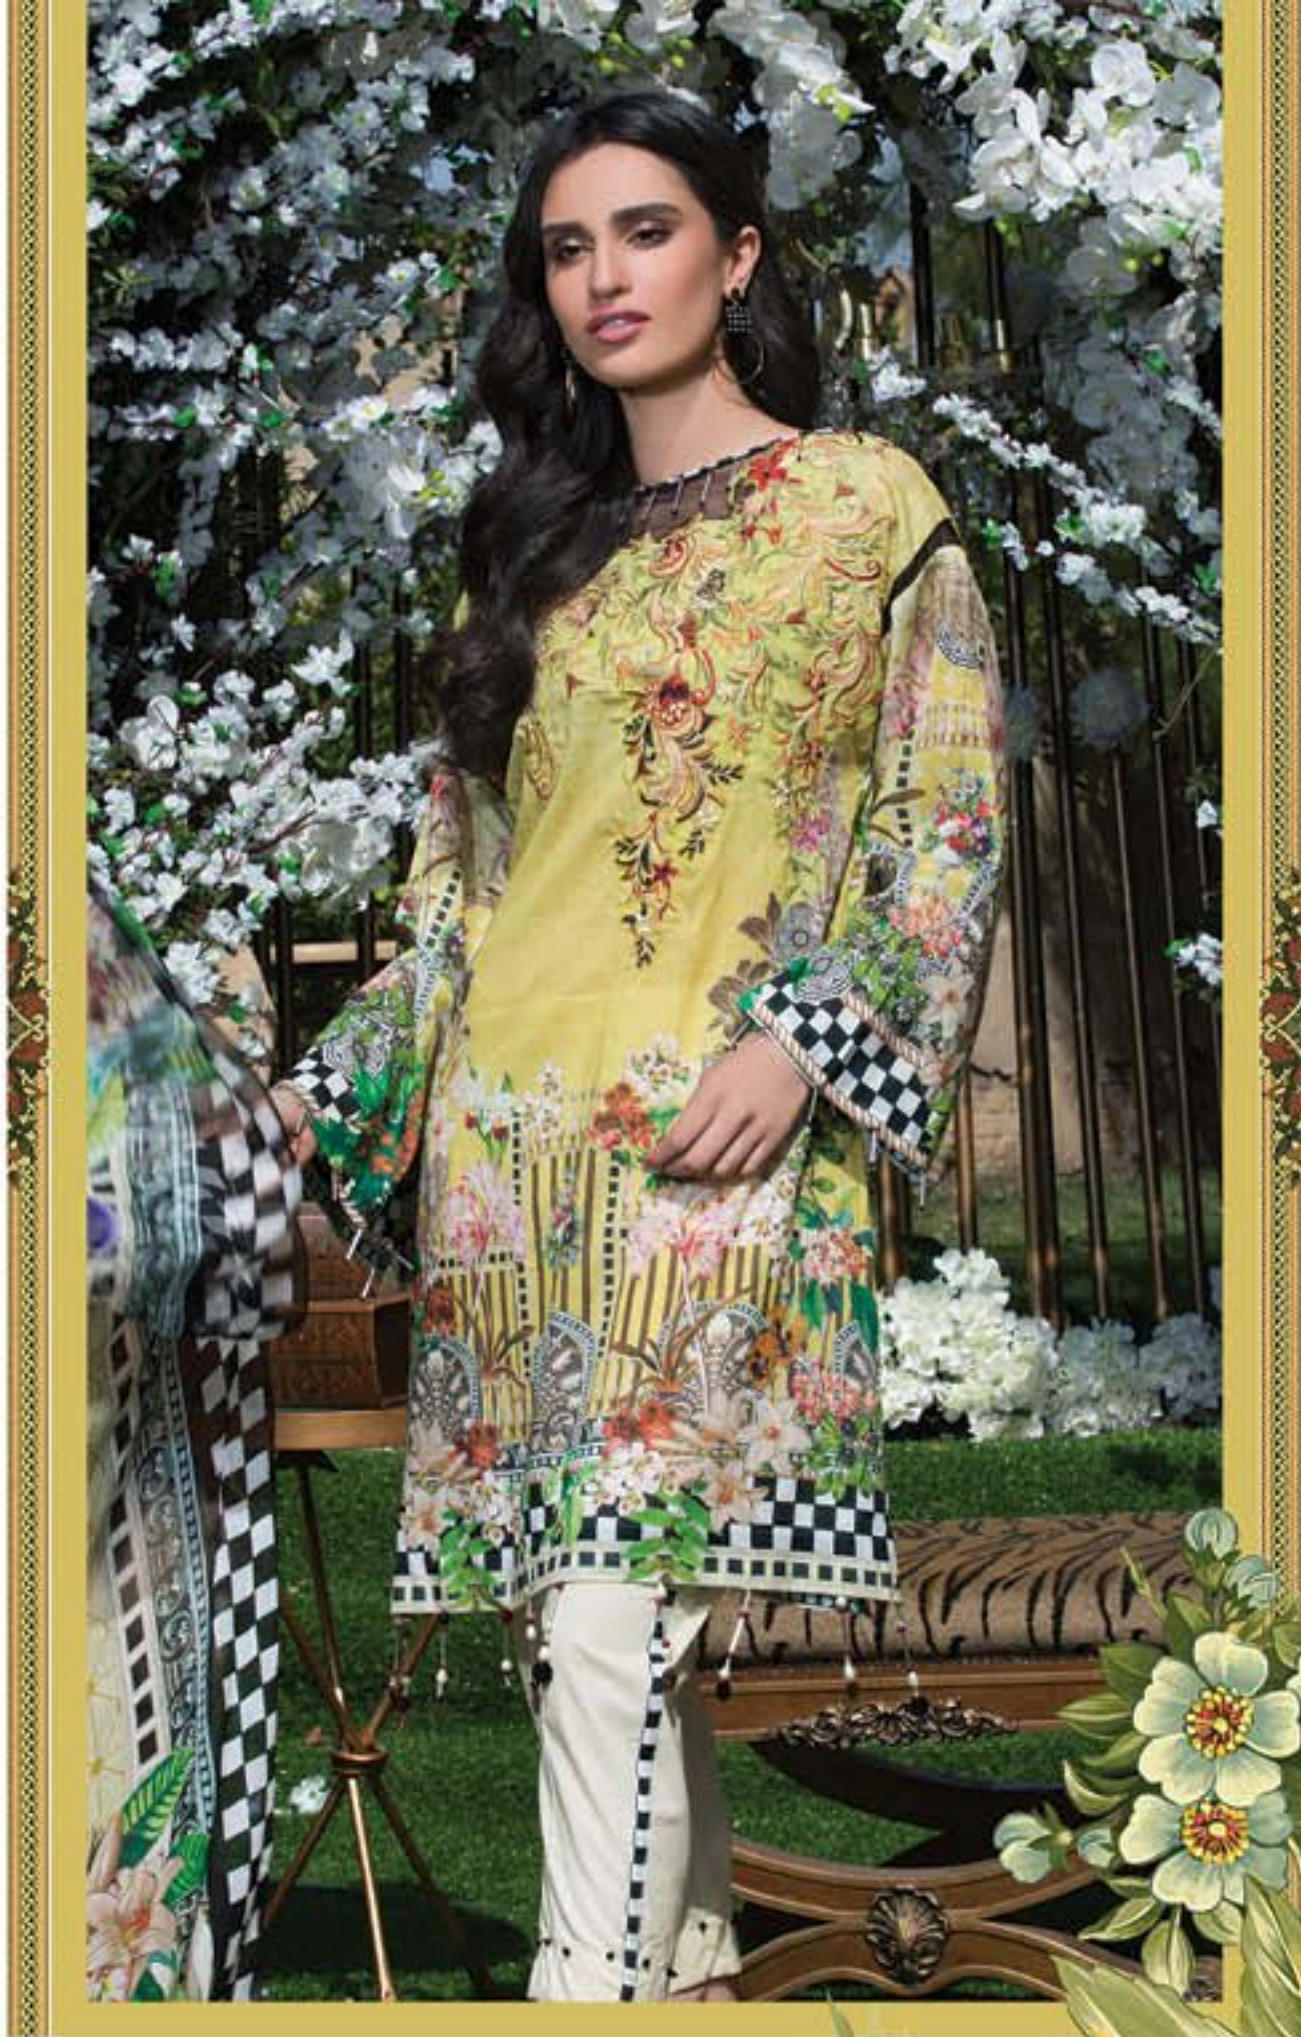

Bumblebee yellow

UNSTITCHED THREE PIECE, DIGITAL PRINTED & EMBROIDERED LAWN SHIRT
COUPLED WITH DIGITAL PRINTED CHIFFON DUPATTA & DYED CAMBRIC TROUSER

2068 Print B