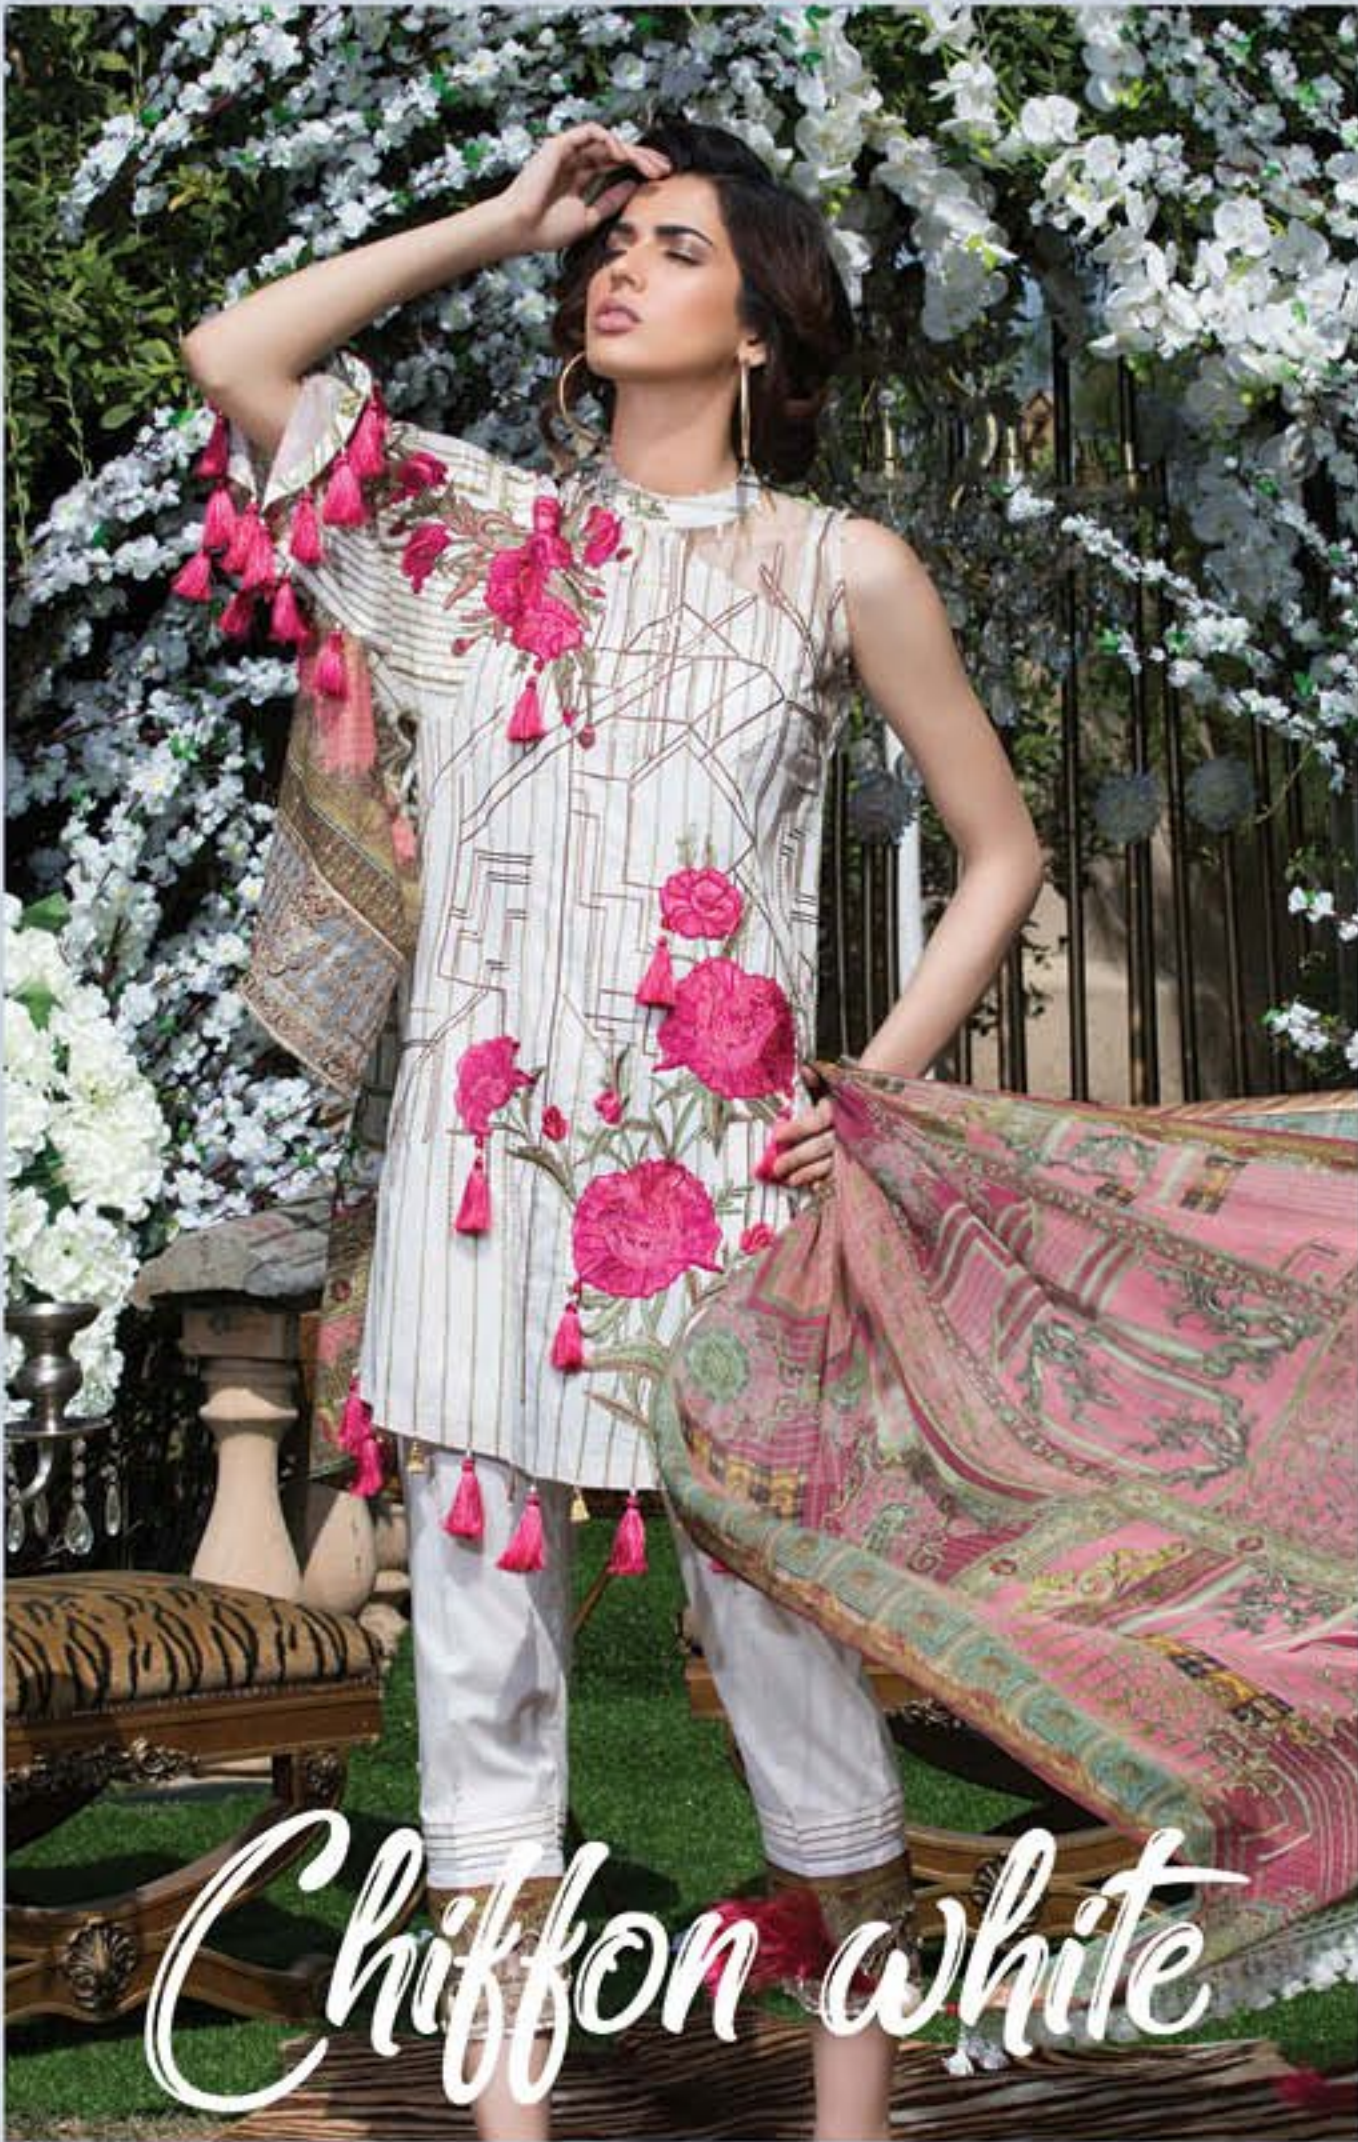

Chiffon white

2077 Print B

UNSTITCHED THREE PIECE, DIGITAL
PRINTED & EMBROIDERED LAWN SHIRT
COUPLED WITH DIGITAL PRINTED
CHIFFON DUPATTA & DYED
CAMBRIC TROUSER