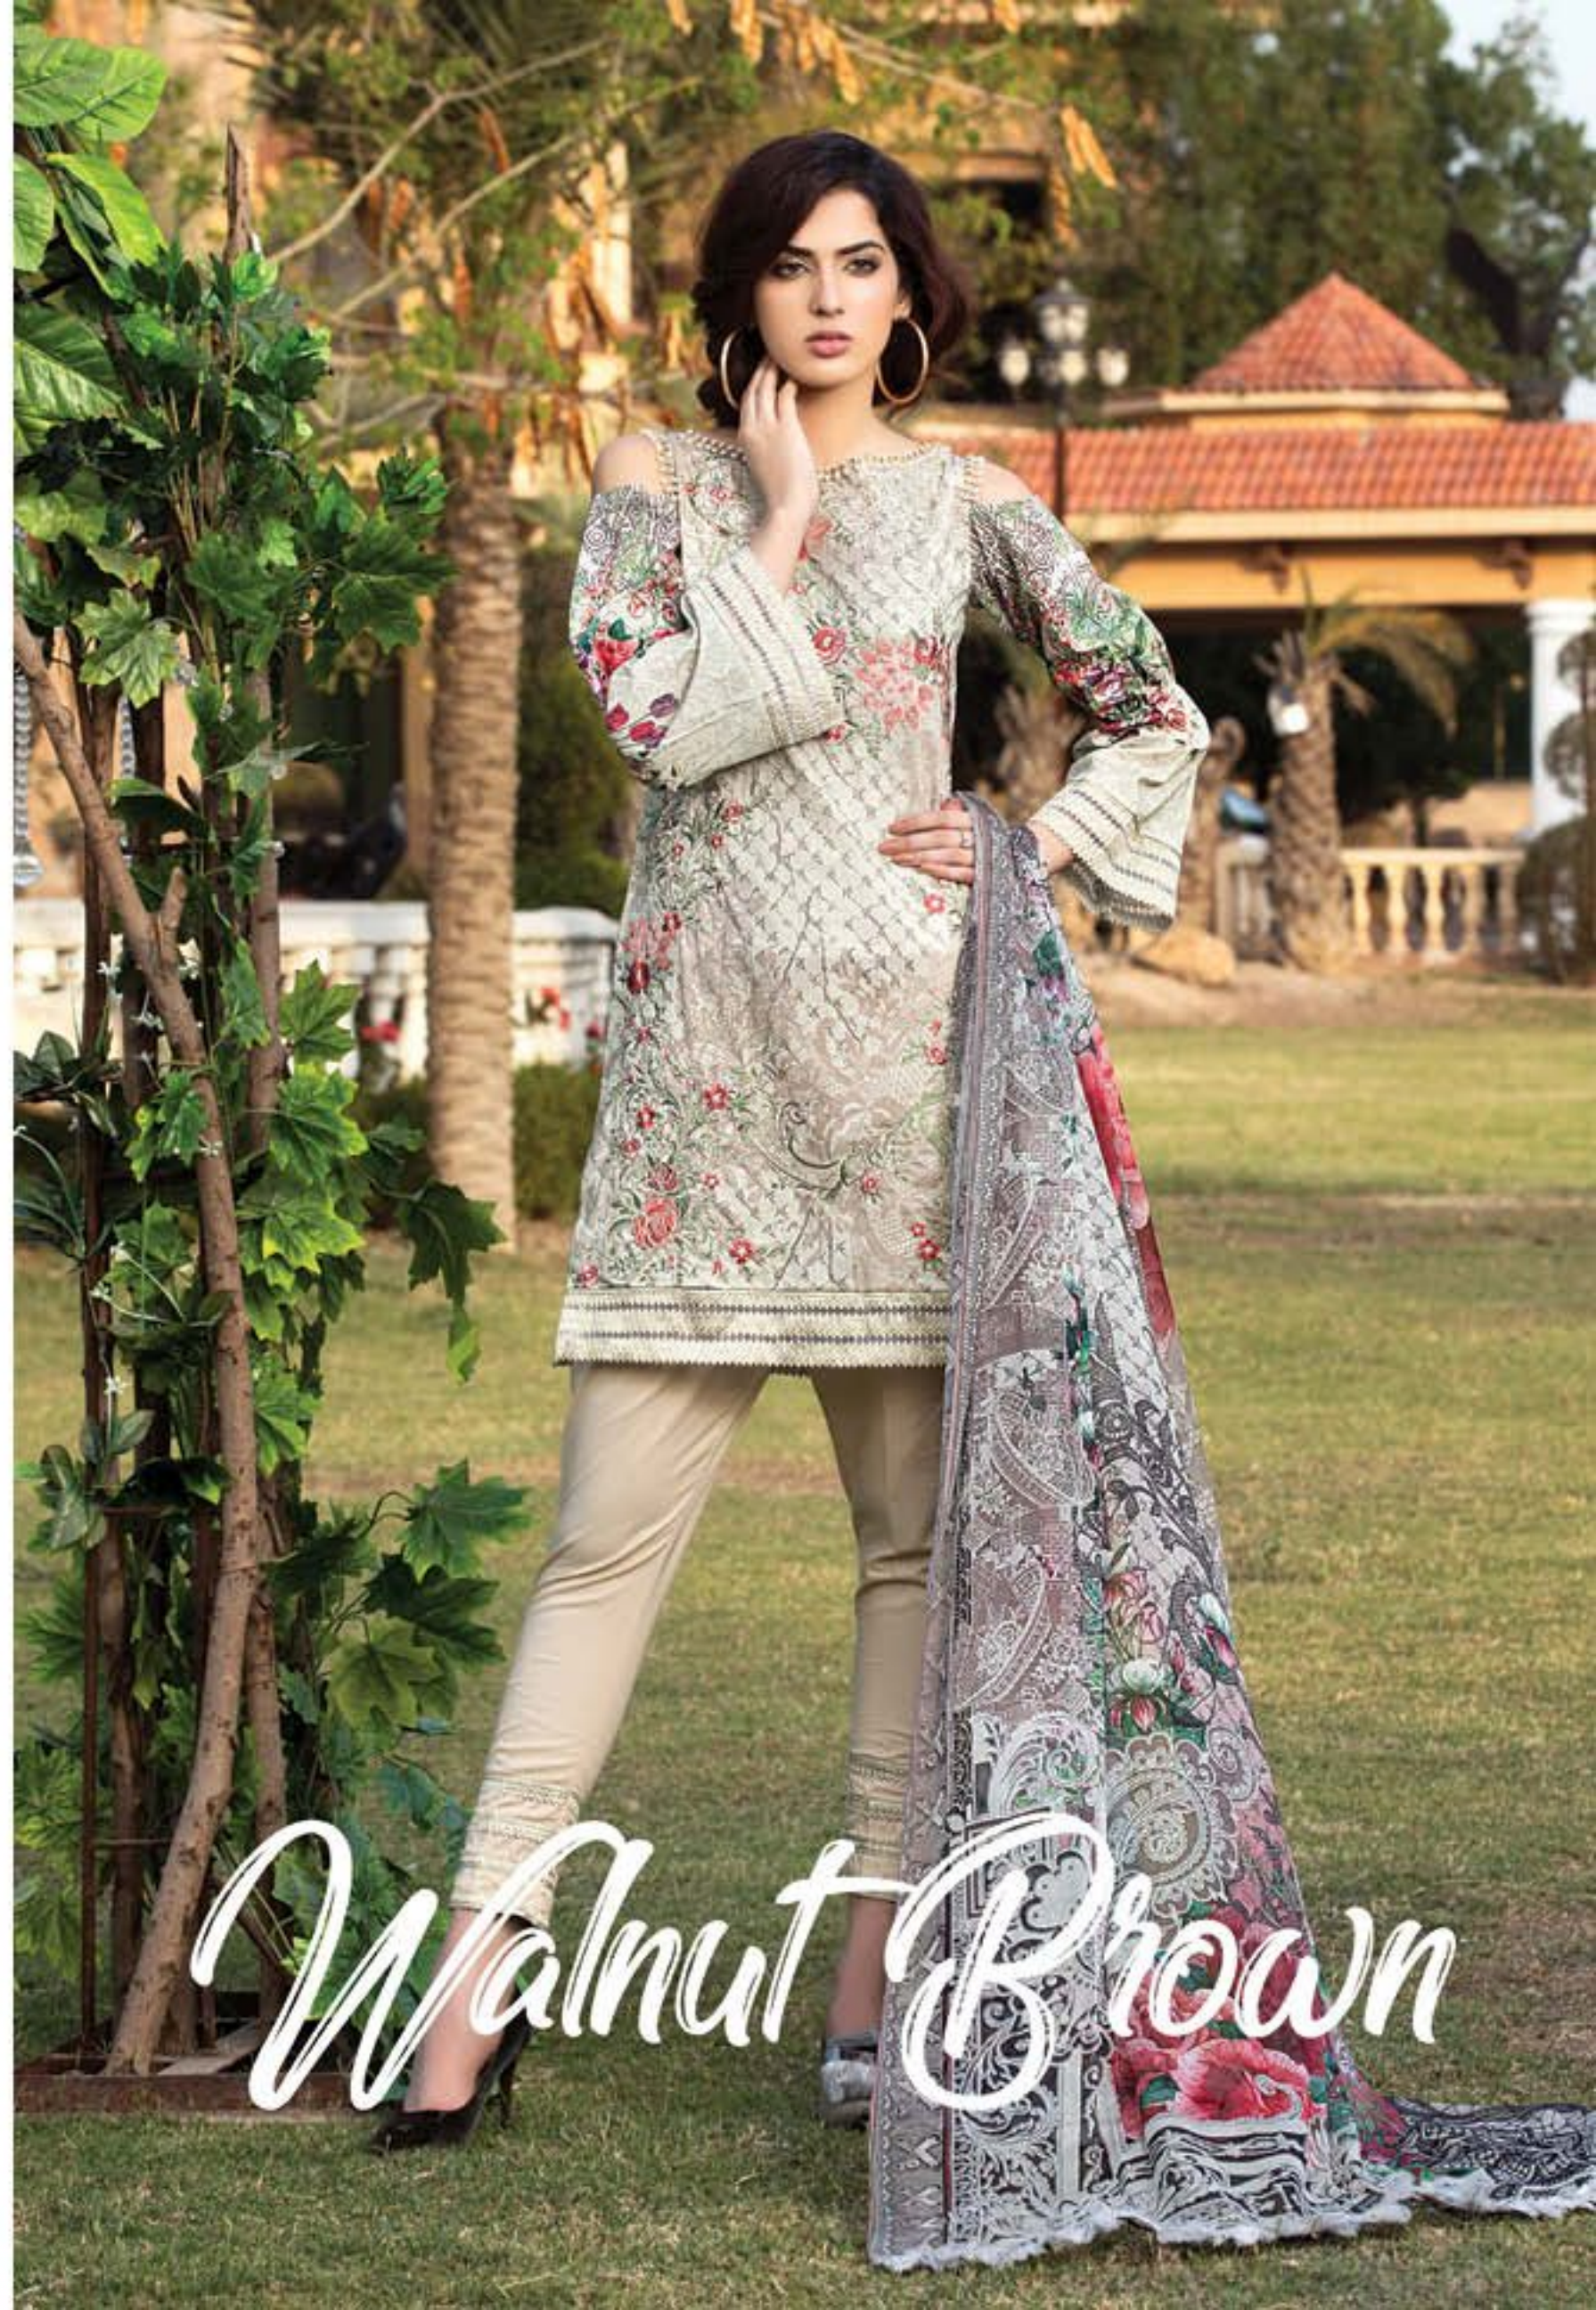

2081 Print B

Walnut Brown

UNSTITCHED THREE PIECE, DIGITAL PRINTED & EMBROIDERED LAWN SHIRT COUPLED WITH DIGITAL PRINTED CHIFFON DUPATTA & DYED CAMBRIC TROUSER