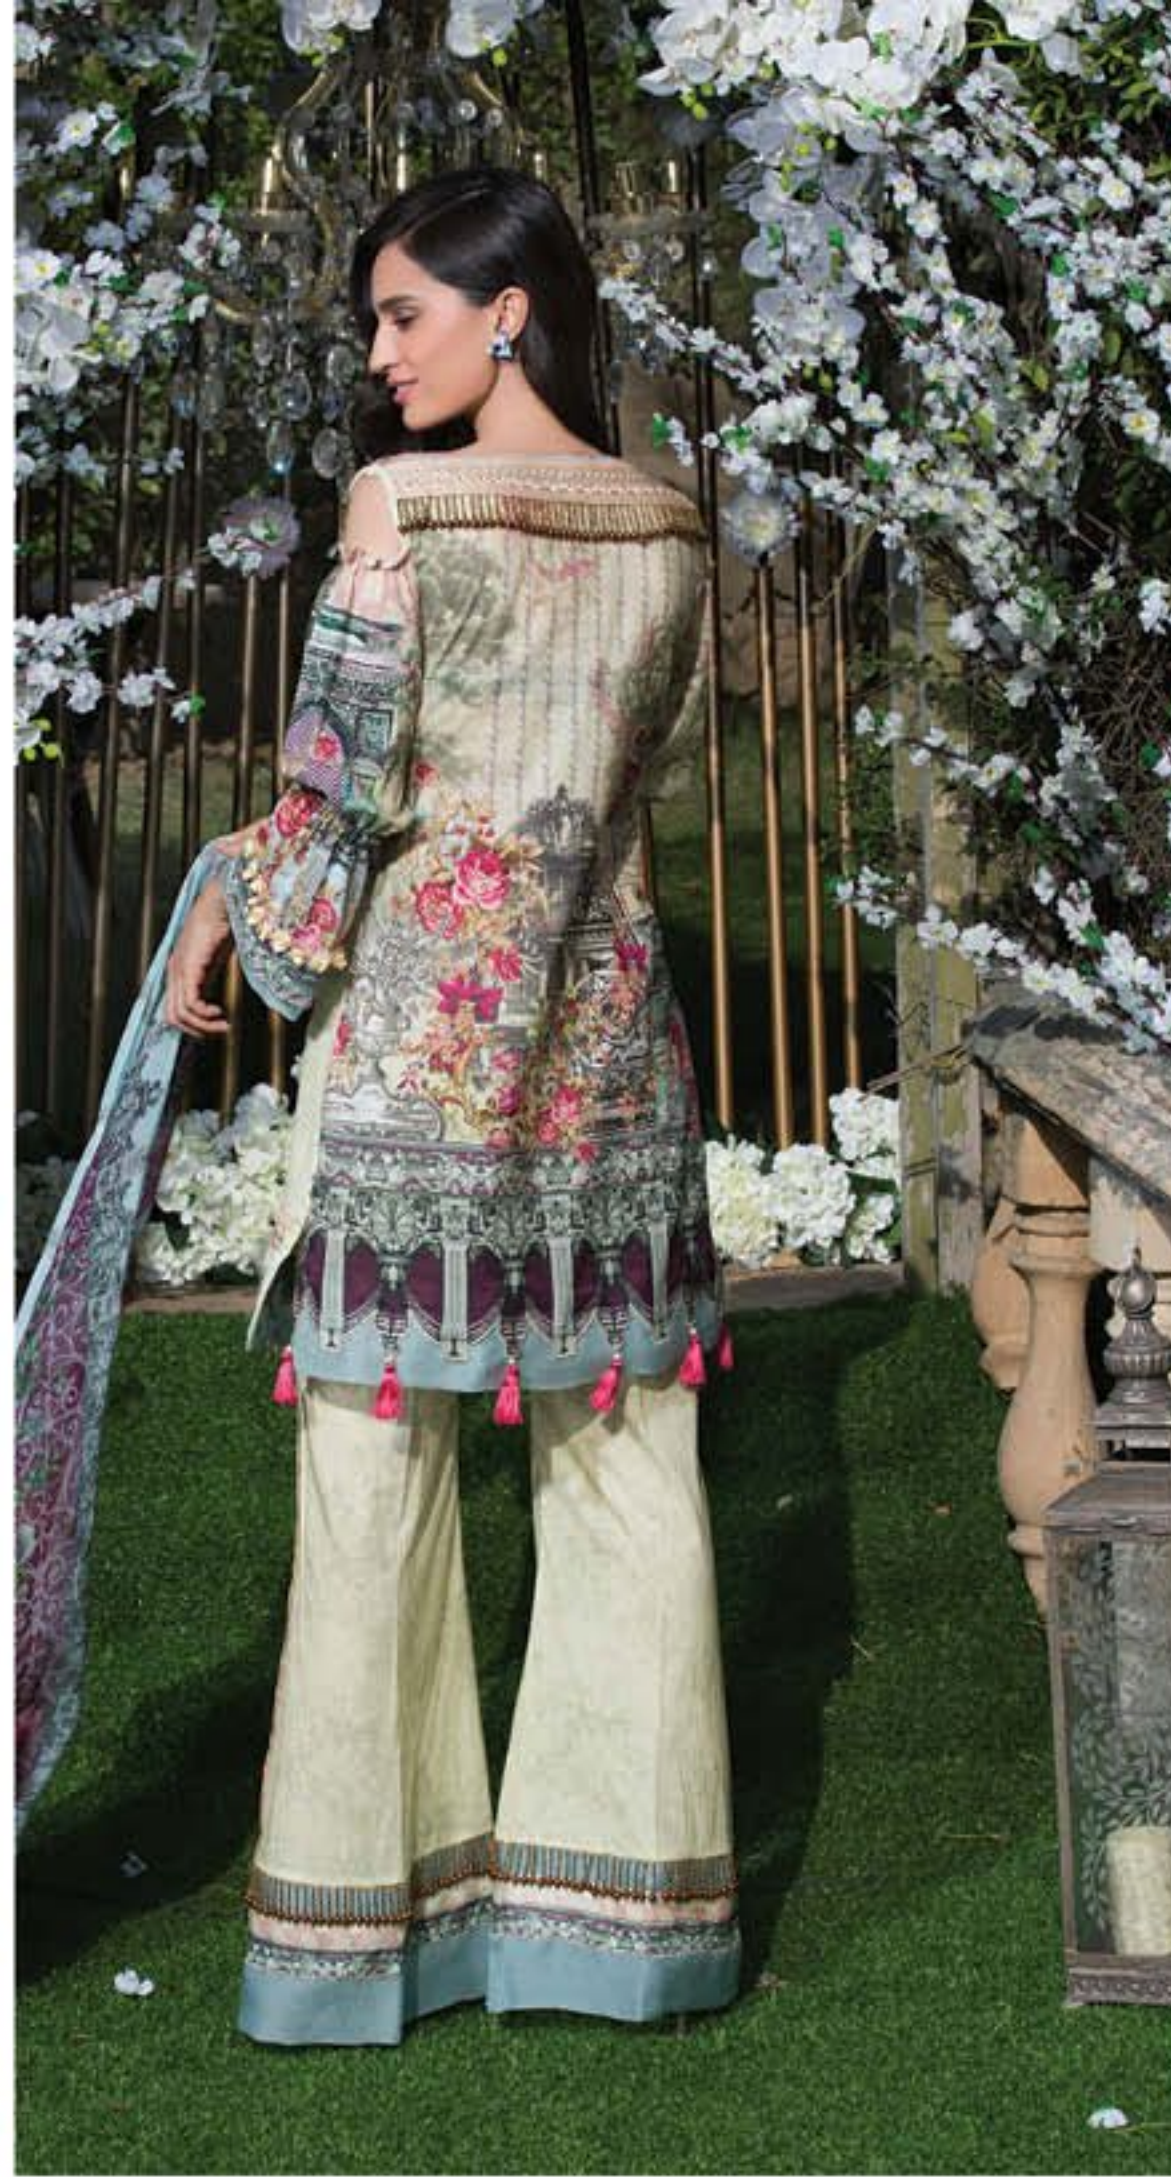

Ivory

2075 Print A