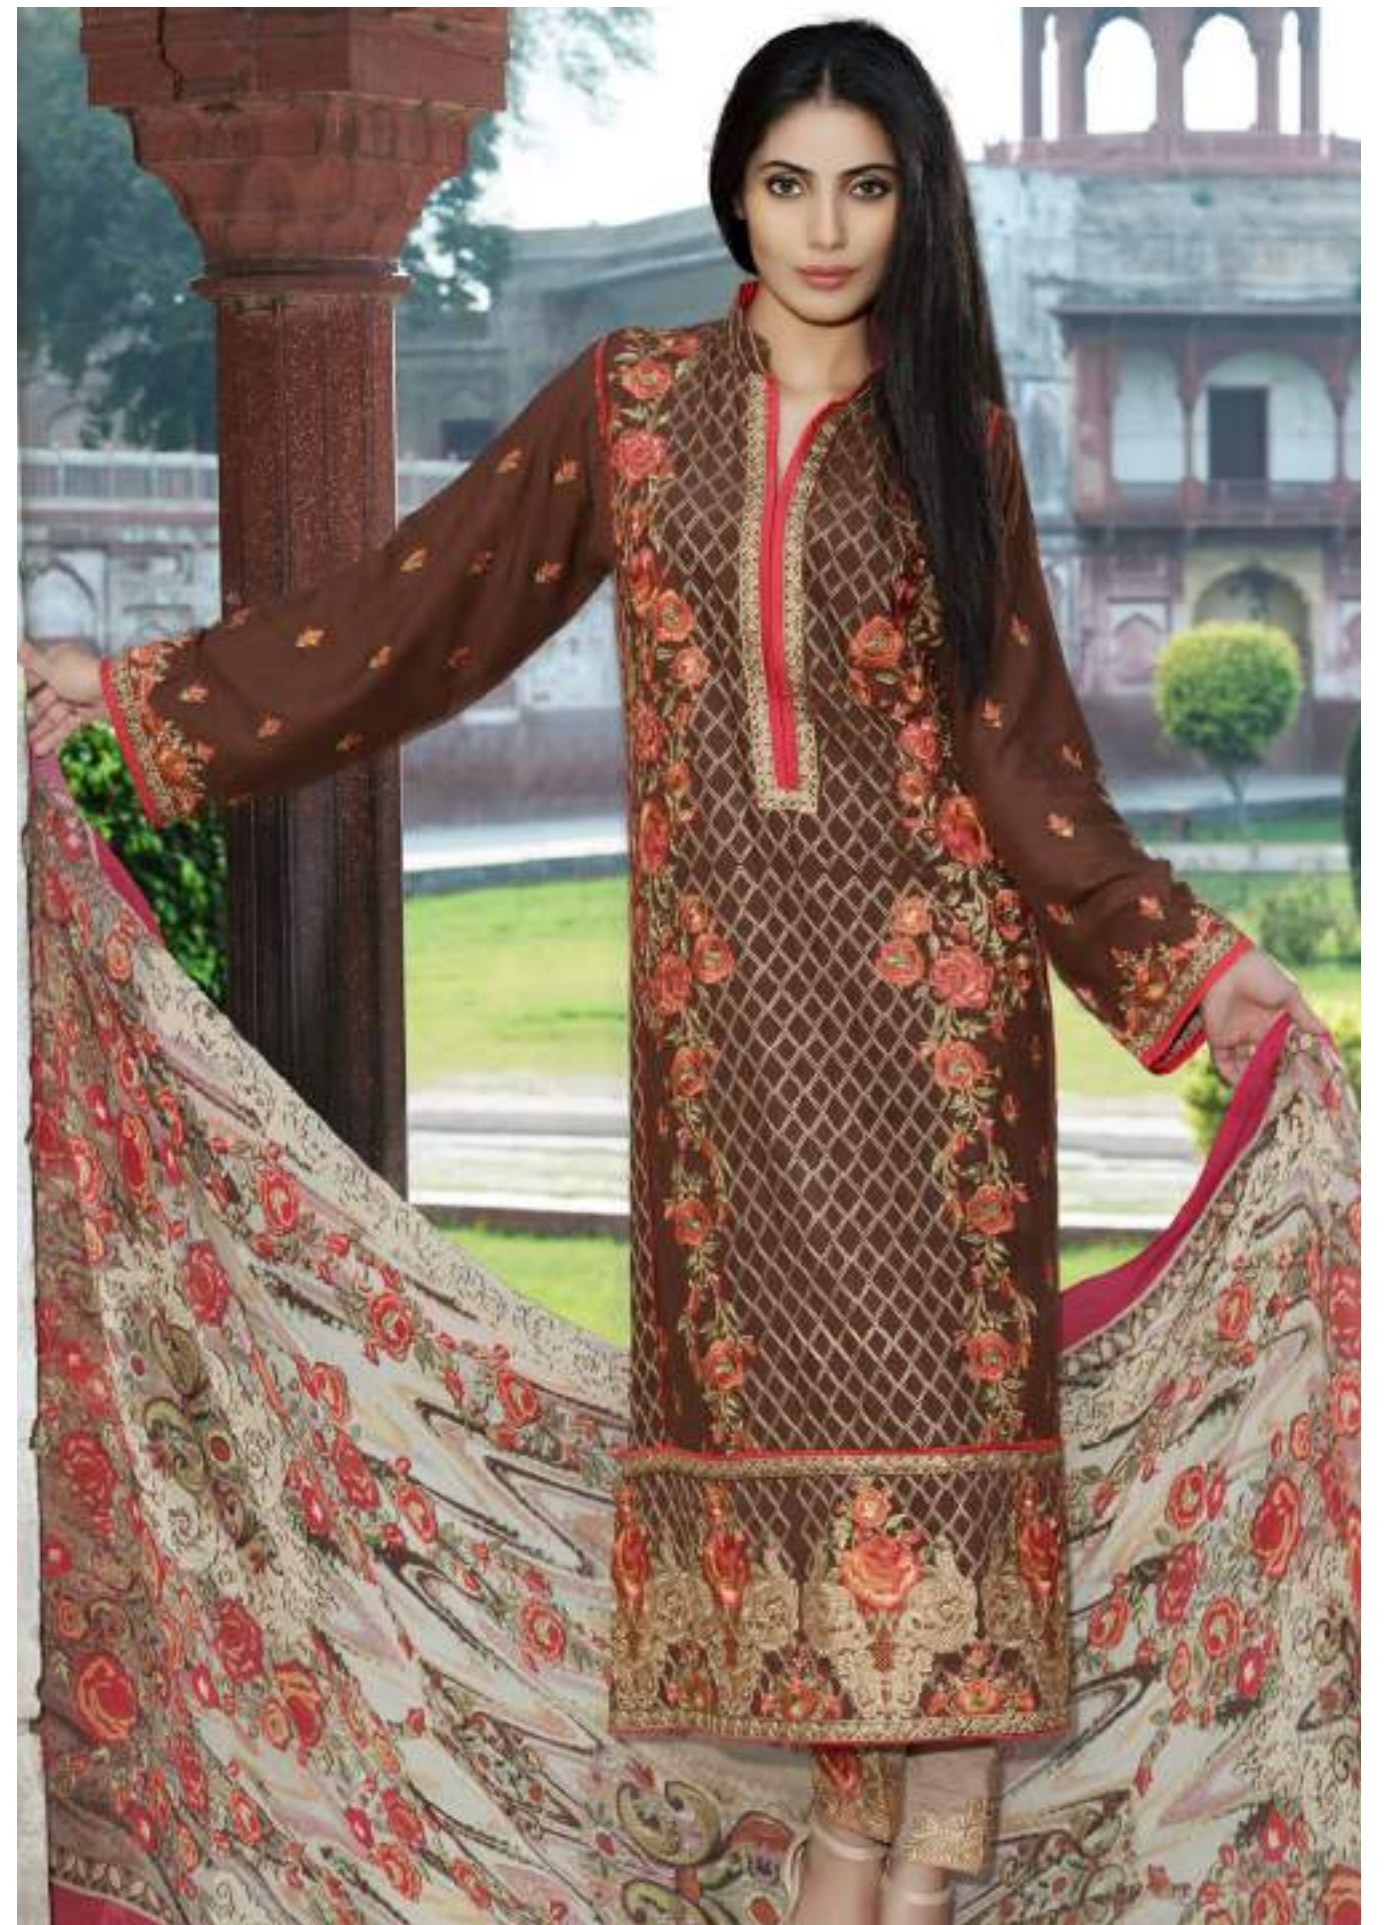

MWU01193-CHOCCLATE