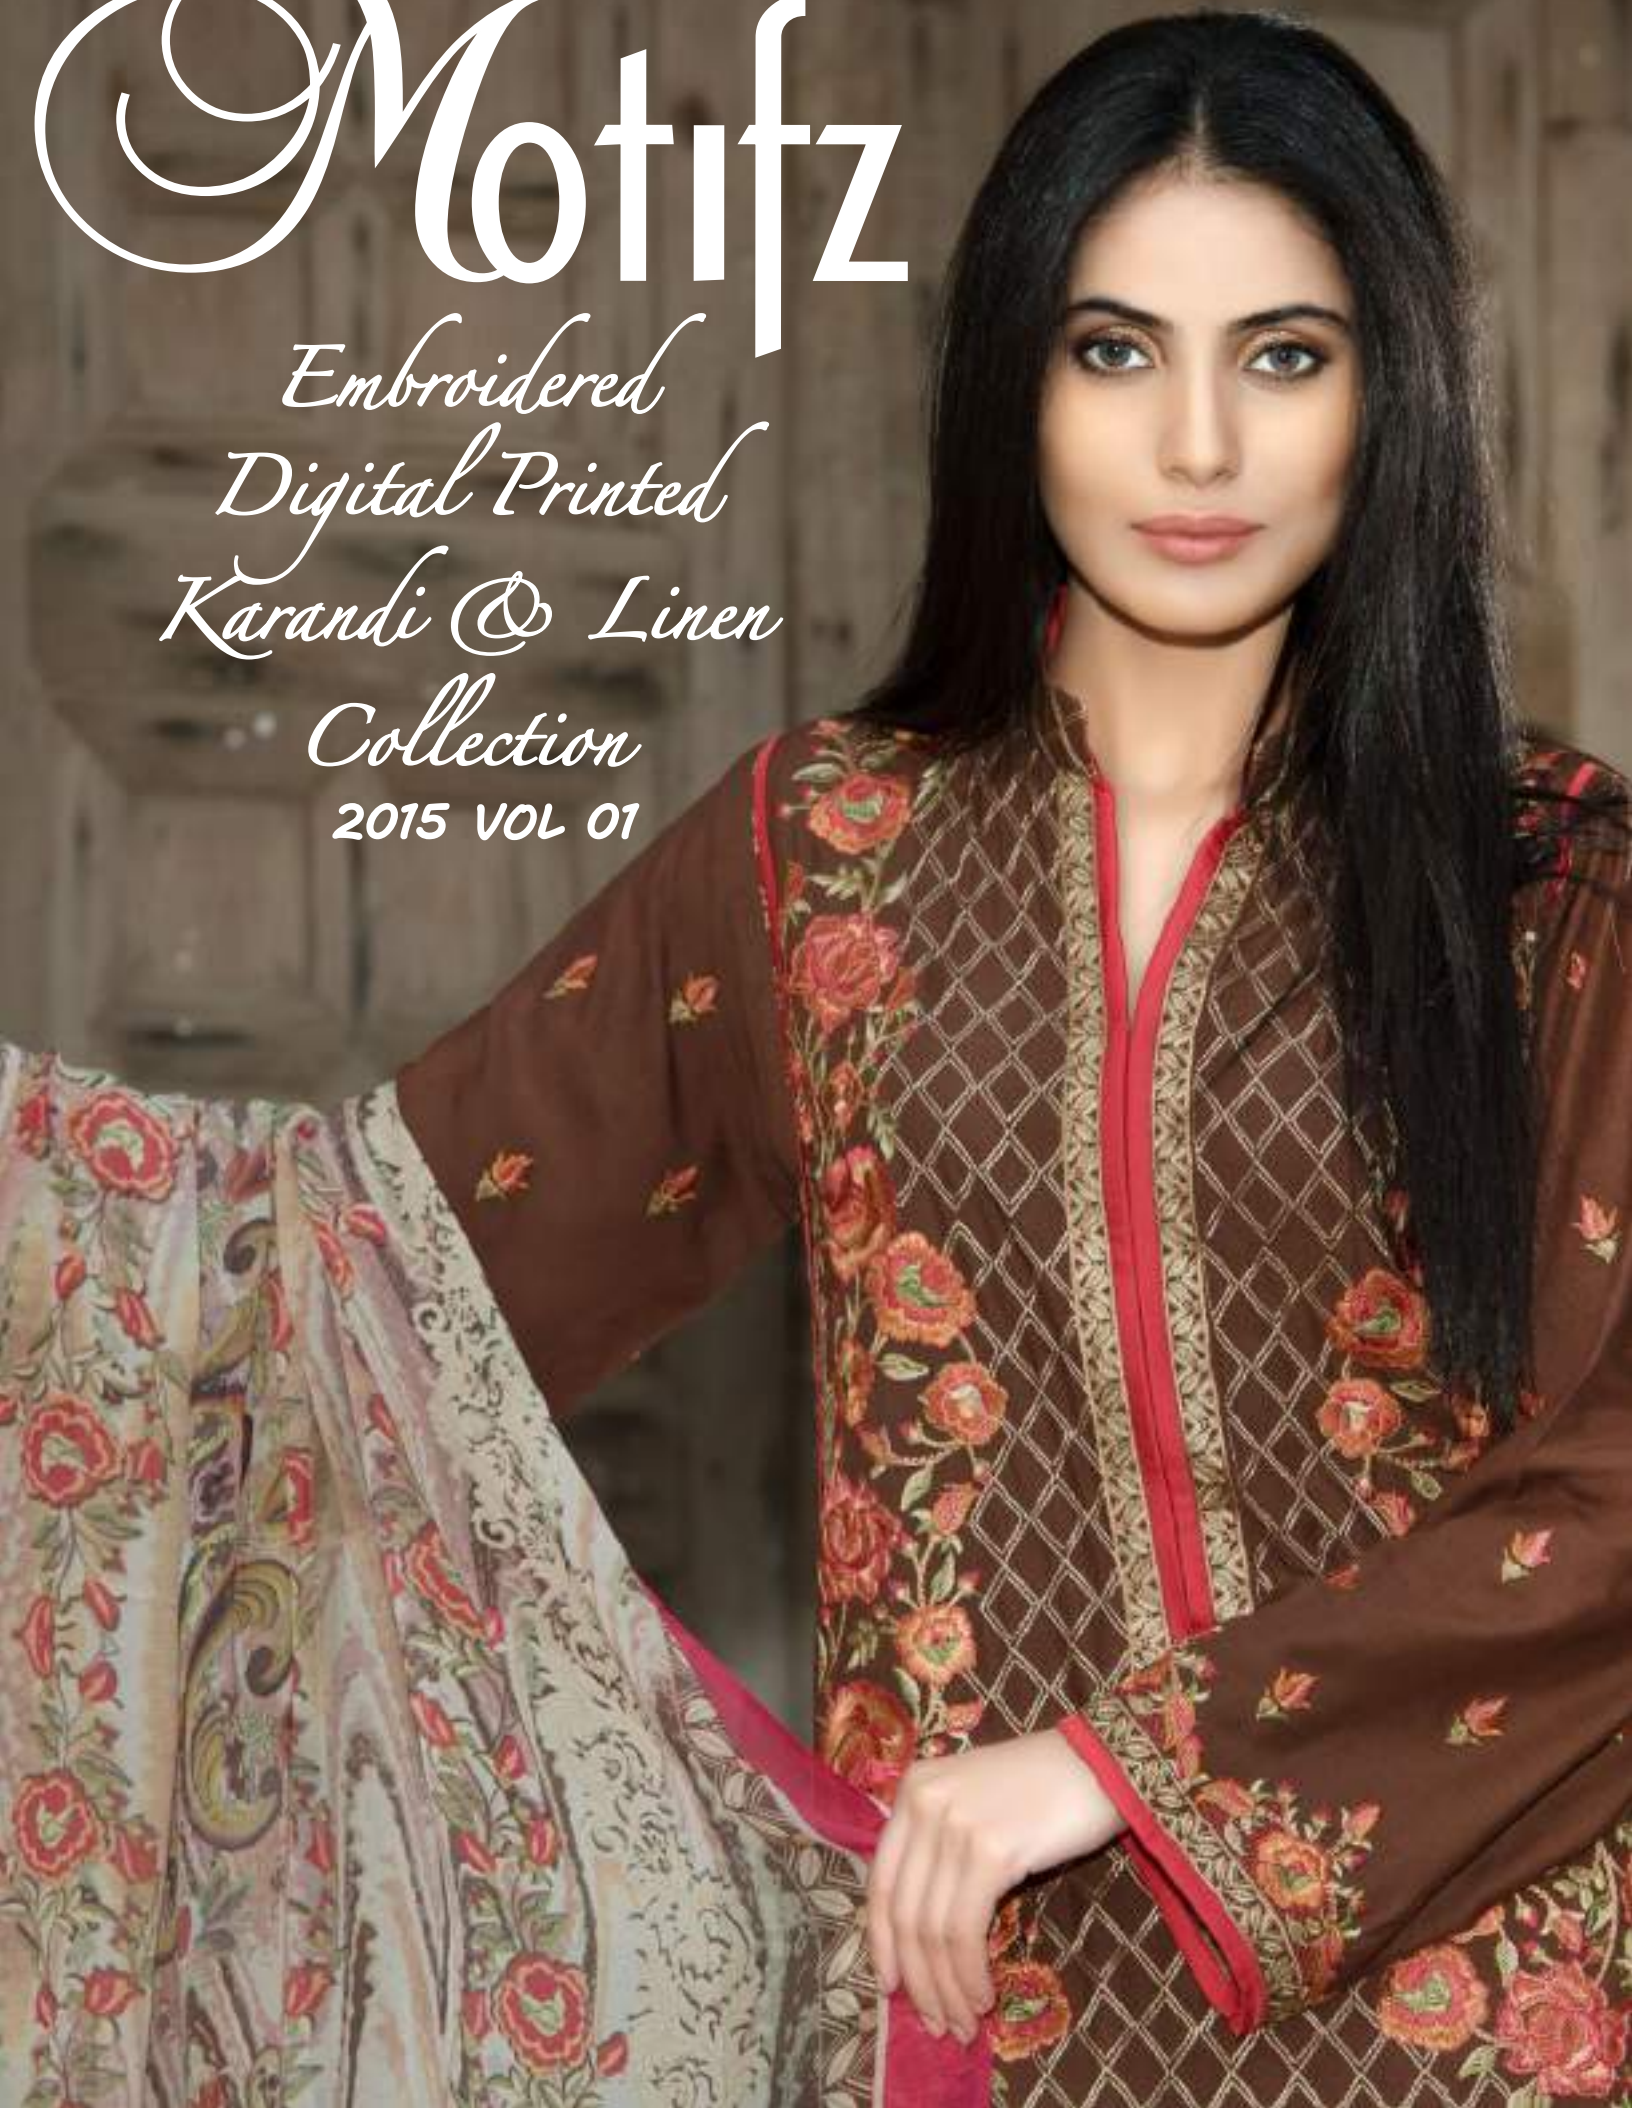

# Motifz

*Embroidered  
Digital Printed  
Karandi & Linen  
Collection*  
2015 VOL 01

**W** EATHER  
FORECAST

**C** OLD  
CONDITIONS

**H** OT  
FASHION

Embroidered  
Linen  
Collection

*Simple and stylish - this dress is perfect for your everyday style! Featuring Florical patterns embroidered all-over, this comfy and chic look has been designed on Pure Linen Fabric.*