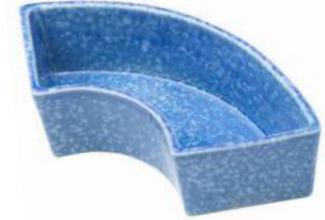

Ikebana Vase

[Banko Series]

Rectangular Black

220 × 115 × 75 mm

Weight: 840g

Ceramic, Paint

Made in Japan (Yokkaichi, Mie)

#W002803

Handmade ikebana vase.
For moribana style floral
arrangement, moss or for
aquatic plants.

Fan Shape Light Blue

245 × 90 × 65 mm

Weight: 770g

Ceramic, Paint

Made in Japan (Yokkaichi, Mie)

#W002804

Handmade ikebana vase.
For moribana style floral
arrangement, moss or for
aquatic plants.

Fan Shape Azure Blue

245 × 90 × 65 mm

Weight: 770g

Ceramic, Paint

Made in Japan (Yokkaichi, Mie)

#W002805

Handmade ikebana vase.
For moribana style floral
arrangement, moss or for
aquatic plants.

Oval Yellow

212 × 118 × 65 mm

Weight: 680 g

Ceramic, Paint

Made in Japan (Yokkaichi, Mie)

#W002806

Handmade ikebana vase.
For moribana style floral
arrangement, moss or for
aquatic plants.

Ikebana Vase

[Mino Series]