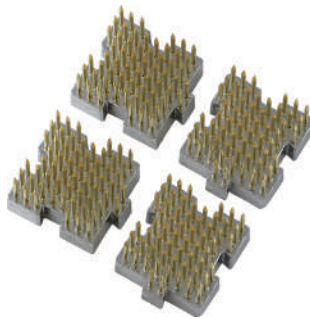

Number of Needles: 370

Brass

Made in Japan

#W002031

2-in-1 Sun&Moon shape

Combine into 1 big kenzan or split in 1 round and 1 crescent moon base.

Mini

Square Φ 24mm

Round 23 x 23mm

Weight: 154g total

Brass

Made in Japan

#W002041

4pcs set of small kenzan

2 round and 2 square to fit smaller arrangements.

Interlocking Mini

32 x 30 x 20mm

Weight: 75g each

Number of Needles: 60 each

Brass, stainless

Made in Japan

#W002042

4pcs Interlocked kenzan

Change shape and re-arrange to fit exotic designs.

2 sizes available

Clear

53 x 53 x 24mm/78 x 78 x 26mm

Weight: 23g/60g

Pin: 13mm in height

Plastic

Made in Japan

#W002051/#W002052