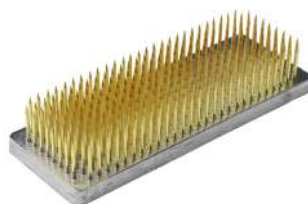

2 sizes available

Narrow Rectangular Tanzaku

87 x 33 x 20 mm/120 x 43 x 21mm

Weight: 233g/455g

Number of Needles: 188/290

Brass

Made in Japan

#W002017/#W002018

Narrow Rectangular Tanzaku kenzan ideal for the narrow shaped ikebana flower vase.