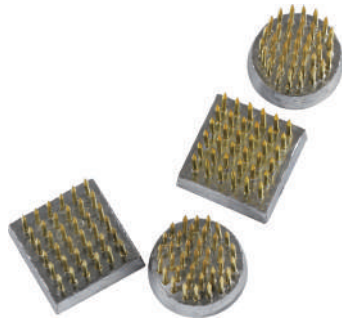

#W002011/#W002012

Basic round kenzan

Brass colored kenzan for stable flower arrangement base.

2 sizes available

Round Black

61 x 61 x 21mm/80 x 80 x 21 mm

Weight: 247g/409g

Number of Needles: 168/331

Number of Needles: 370

Brass

Made in Japan

#W002031

2-in-1 Sun&Moon shape

Combine into 1 big kenzan or split in 1 round and 1 crescent moon base.

Mini

Square Φ 24mm

Round 23 x 23mm

Weight: 154g total

Brass

Made in Japan

#W002041

4pcs set of small kenzan

2 round and 2 square to fit smaller arrangements.

Interlocking Mini

2 sizes available

Clear

53 x 53 x 24mm/78 x 78 x 26mm

Weight: 23g/60g

Pin: 13mm in height

Plastic

Made in Japan

#W002051/#W002052