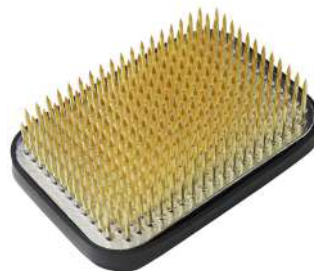

Made in Japan

#W002061

Dense Brass Pins works well with glass flowers or thin stem flowers arrangement.

Radial-Shaped

62 x 62 x 29mm

Weight: 370g

Number of Needles: 271

Brass

Made in Japan

#W002071

The needle pins are placed in radial allows you to create the dome-shaped floral arrangement just by placing the flowers and branches.

2 sizes available

Rectangular

68 x 51 x 21 mm/83 x 58 x 21 mm