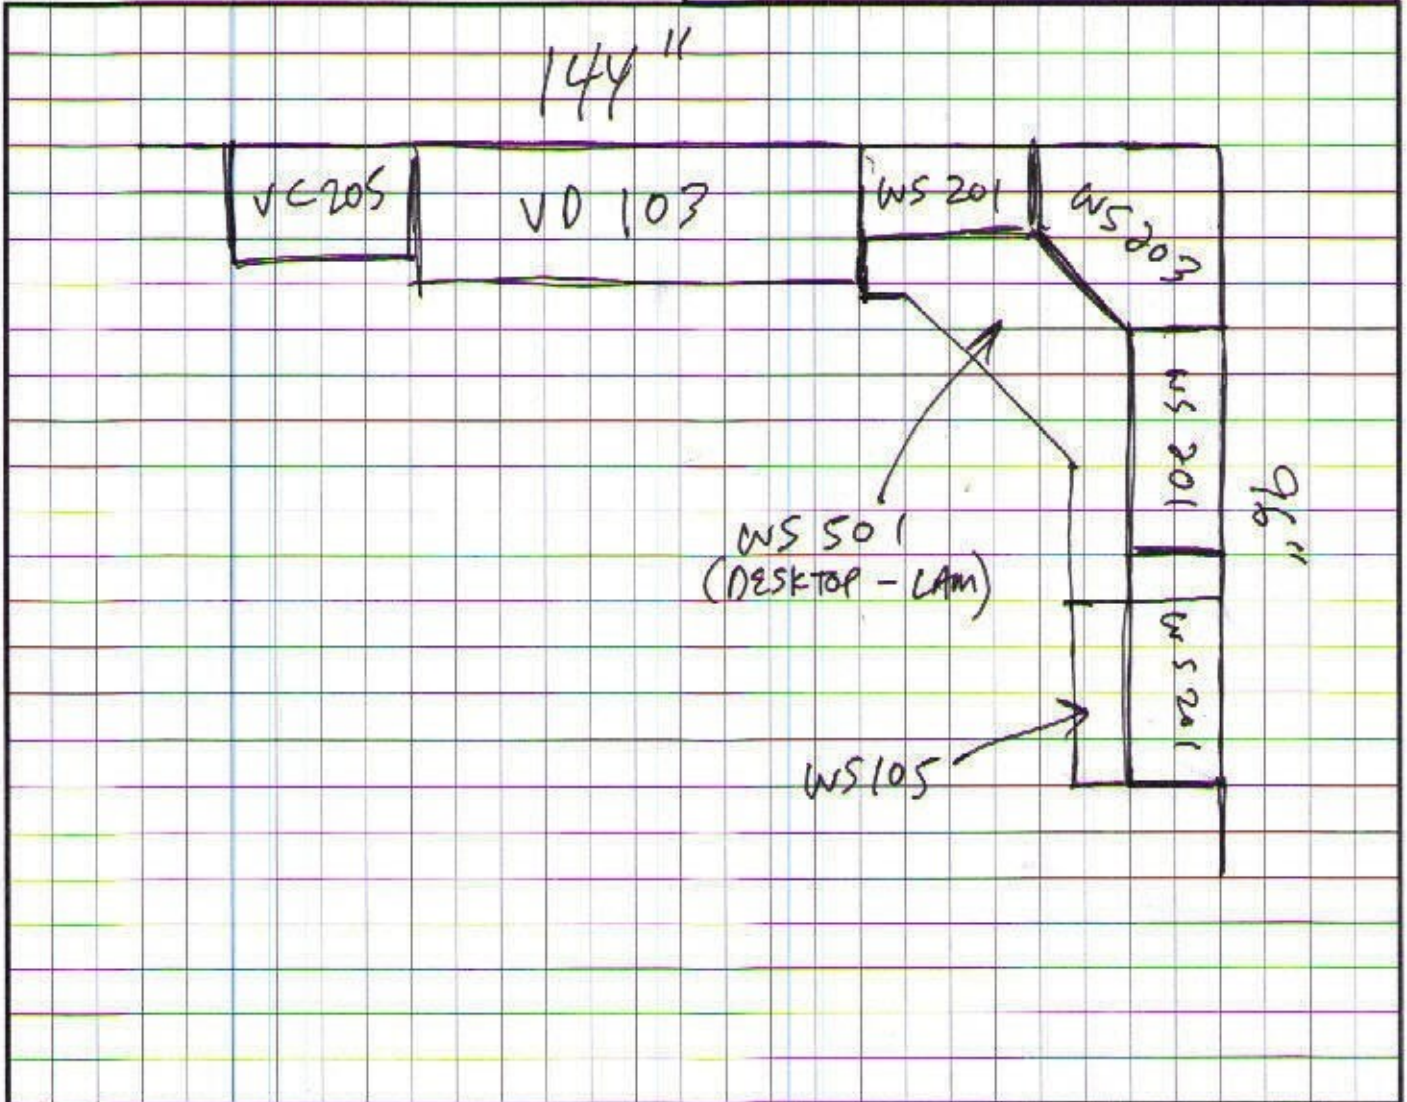

**THE**  
**BEDDER WAY CO.®**  
*Handcrafted Wall Beds*

**IDEA SHEET - WORKSTATIONS**

Project Name: RODGERS  
 Project Location: NYC, NY  
 Drawing Done By: B. Rodgers  
 Drawing Date: 1/15/09  
 Return email: brm

**PROJECT DETAILS:**

BED SIZE: Queen  
 BED STYLE: Armoire  
 WOOD TYPE: Oak  
 STAIN / PAINT COLOR: Natural  
 HANDLE SELECTION: A.B.  
 CROWN MOLDING SIZE: Reg.  
 MISC. BED INFO.:

**WORKSTATION DETAILS:**

DESKTOP:  MATCHING WOOD  LAMINATE  
 COLOR: Black  
 STRAIGHT  CORNER  
 OPTIONS:  KEYBOARD TRAY  PENCIL DRAWER  
 GROMMETS NO: 2  
 BASE MOLDING FT: 12  
 CROWN MOLDING FT: 20

**FAX TO (317) 783-5021**