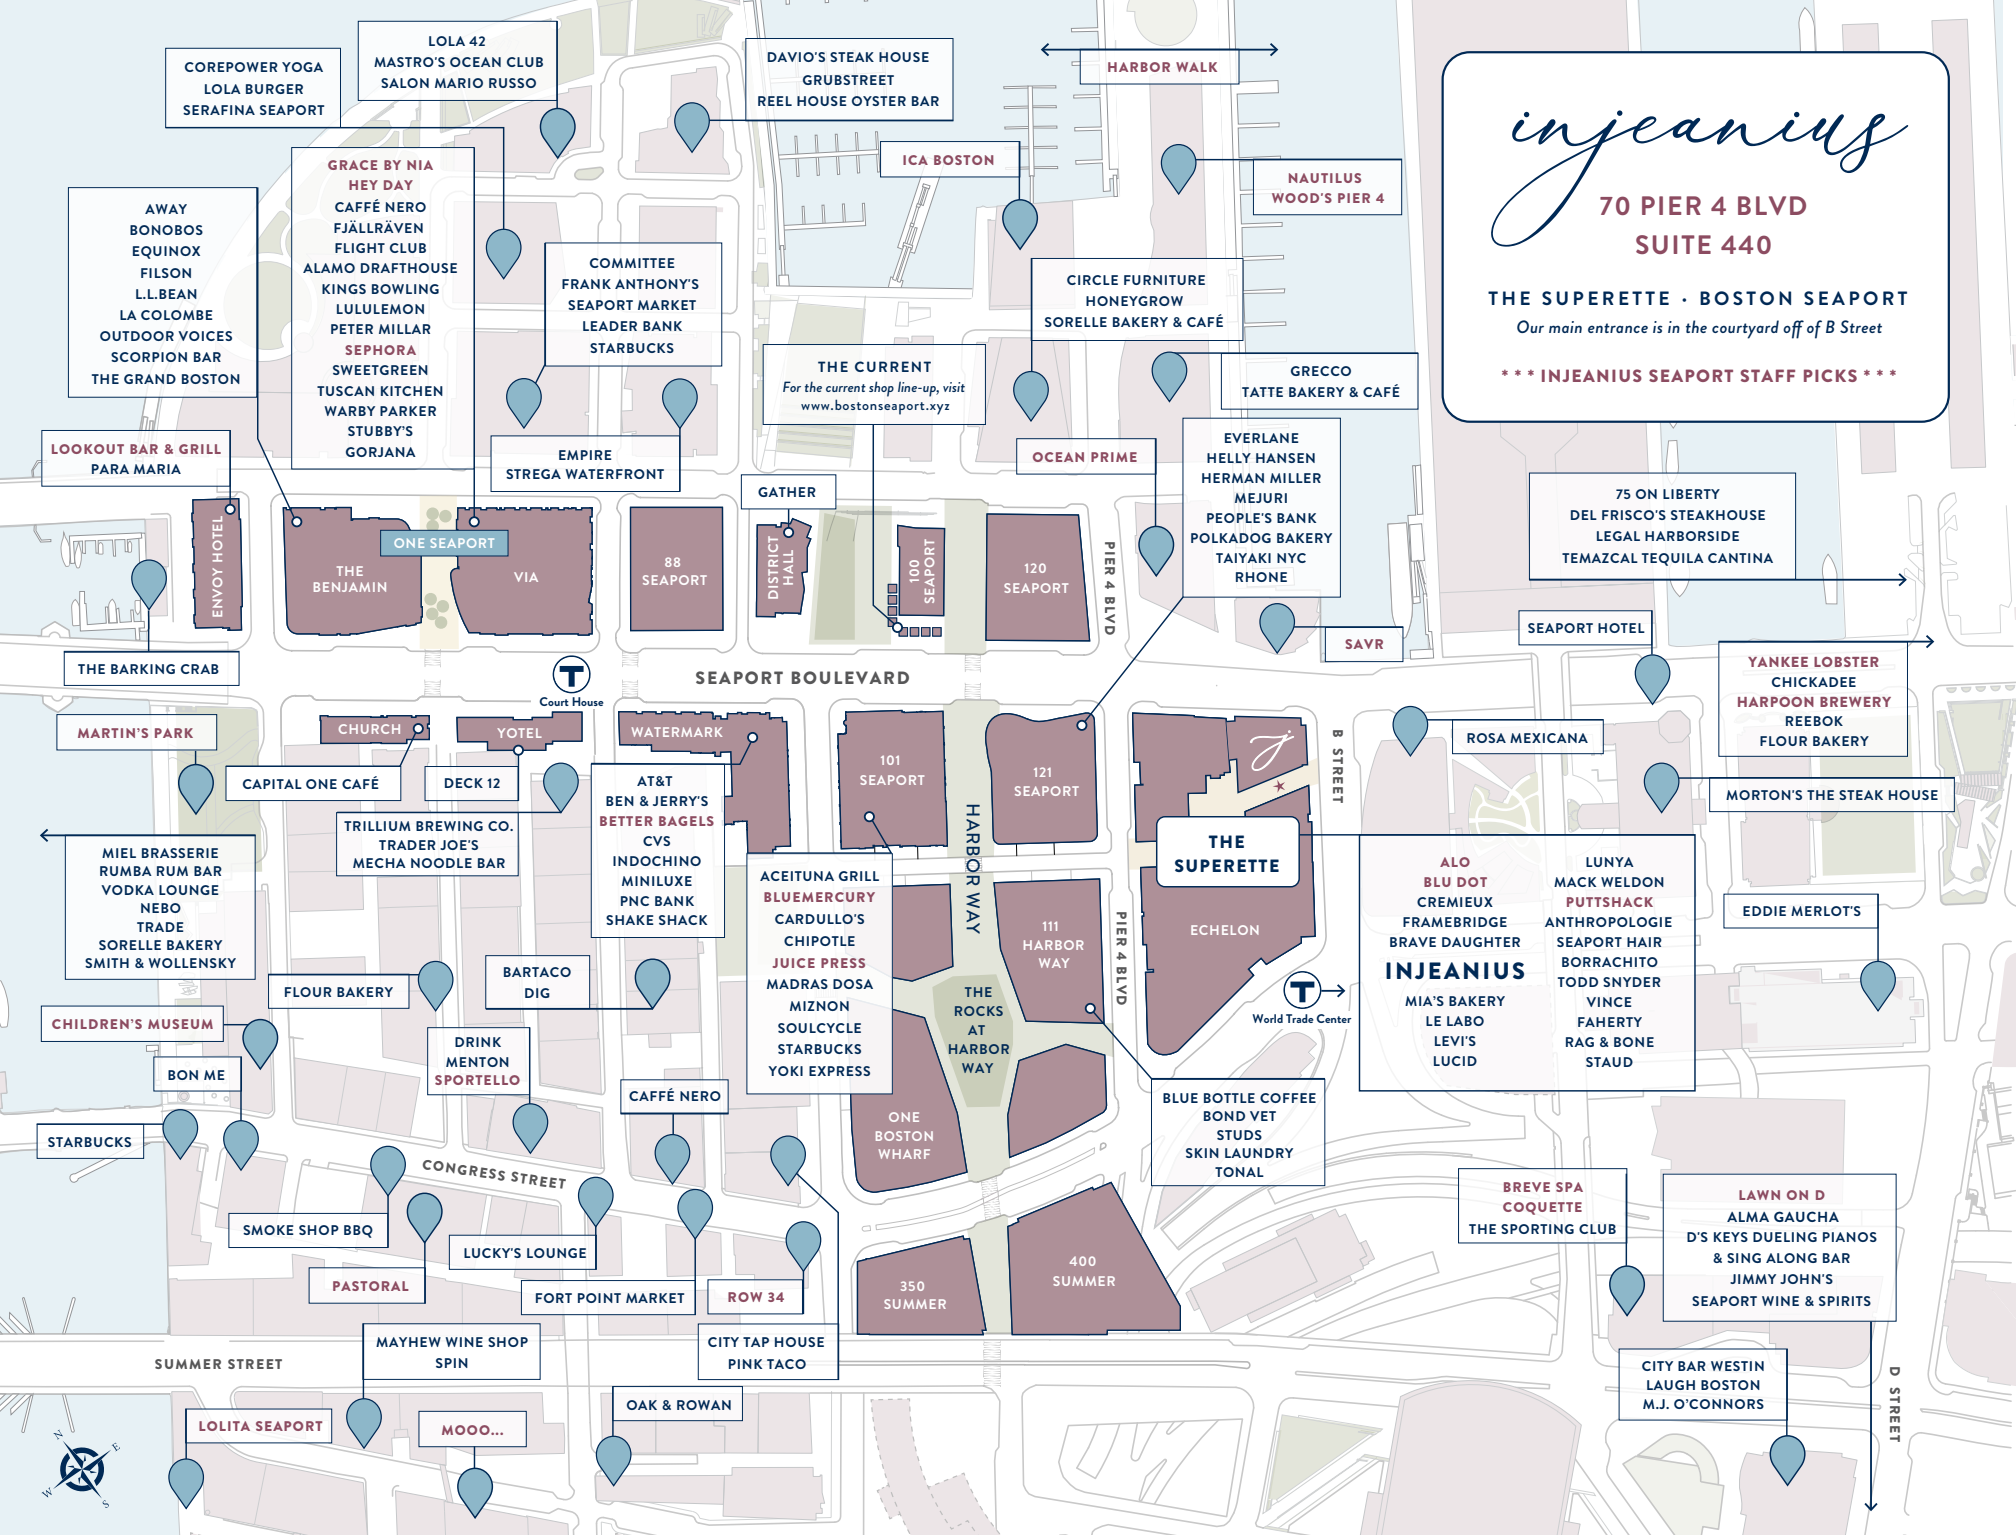

injeanius

70 PIER 4 BLVD
SUITE 440

THE SUPERETTE · BOSTON SEAPORT

Our main entrance is in the courtyard off of B Street

*** INJEANIUS SEAPORT STAFF PICKS ***

COREPOWER YOGA
LOLA BURGER
SERAFINA SEAPORT

LOLA 42
MASTRO'S OCEAN CLUB
SALON MARIO RUSSO

THE BENJAMIN
VIA

88 SEAPORT

DISTRICT HALL

100 SEAPORT

120 SEAPORT

SAVR

SEAPORT HOTEL

YANKEE LOBSTER
CHICKADEE
HARPOON BREWERY
REEBOK
FLOUR BAKERY

THE BARKING CRAB

SEAPORT BOULEVARD

CHURCH

YOTEL

WATERMARK

101 SEAPORT

121 SEAPORT

THE SUPERETTE
ECHELON

MAYHEW WINE SHOP
SPIN

CITY TAP HOUSE
PINK TACO

OAK & ROWAN

CITY BAR WESTIN
LAUGH BOSTON
M.J. O'CONNORS

LOLITA SEAPORT

MOOO...

D STREET