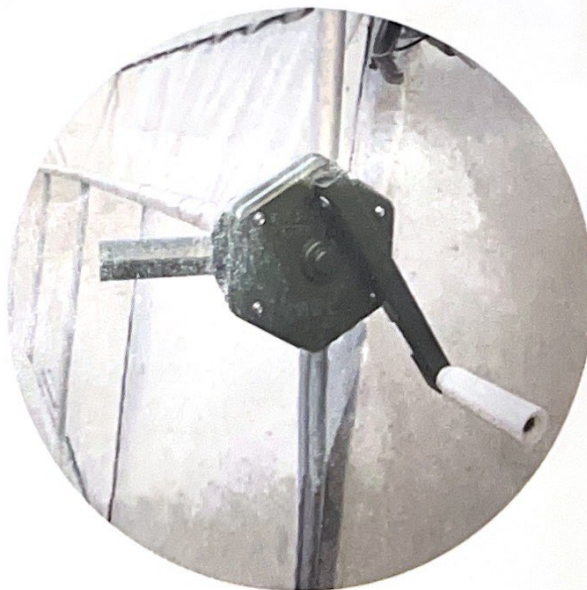

UYG Manual Manual Roll-Up Unit

❖ Parameter of the Manual Sidewall Winch:

Hand Crank Style	For Greenhouse Sidewall
Max Roll Tube Length	393ft (120m)
Max Roll Height	4.9ft (1.5m)
Speed Ratio	4:1
Suitable Climbing Tube Size	1inch (25mm)

❖ Parameter of Diagram

❖ Application

Installation on the sidewall

❖ Note

- ① Max roll length: 393ft(120m); Max roll height: 4.9ft(1.5m)
- ② 4:1 gear ratio for easy cranking.
- ③ Automatic brake holds sidewall in place.
- ④ Recommend 1 inch(25mm) OD climbing tube for use.
- ⑤ Weather and rust resistant stainless steel body, plastic resin enclosure ensures longevity.