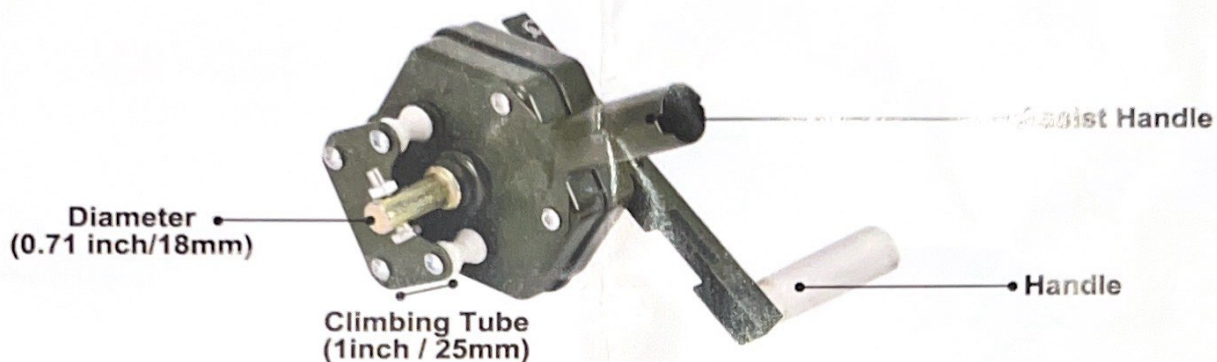

UYG Manual Manual Roll-Up Unit

❖ Parameter of the Manual Sidewall Winch:

Hand Crank Style	For Greenhouse Sidewall
Max Roll Tube Length	393ft (120m)
Max Roll Height	4.9ft (1.5m)
Speed Ratio	4:1
Suitable Climbing Tube Size	1inch (25mm)

❖ Parameter of Diagram

❖ Application

Installation on the sidewall

❖ Note

- ① Max roll length: 393ft(120m); Max roll height: 4.9ft(1.5m)
- ② 4:1 gear ratio for easy cranking.
- ③ Automatic brake holds sidewall in place.
- ④ Recommend 1 inch(25mm) OD climbing tube for use.
- ⑤ Weather and rust resistant stainless steel body, plastic resin enclosure ensures longevity.