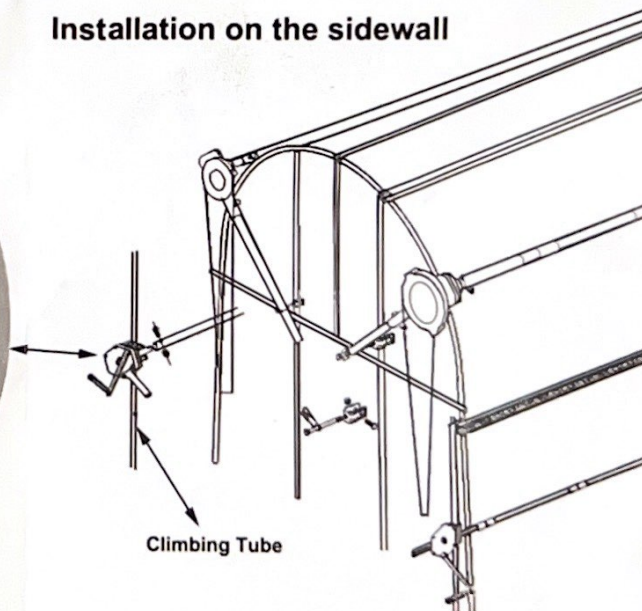

UYG Manual Manual Roll-Up Unit

❖ Parameter of the Manual Sidewall Winch:

Hand Crank Style	For Greenhouse Sidewall
Max Roll Tube Length	393ft (120m)
Max Roll Height	4.9ft (1.5m)
Speed Ratio	4:1
Suitable Climbing Tube Size	1inch (25mm)

❖ Parameter of Diagram

❖ Application

Installation on the sidewall

❖ Note

- ① Max roll length: 393ft(120m); Max roll height: 4.9ft(1.5m)
- ② 4:1 gear ratio for easy cranking.
- ③ Automatic brake holds sidewall in place.
- ④ Recommend 1 inch(25mm) OD climbing tube for use.
- ⑤ Weather and rust resistant stainless steel body, plastic resin enclosure ensures longevity.