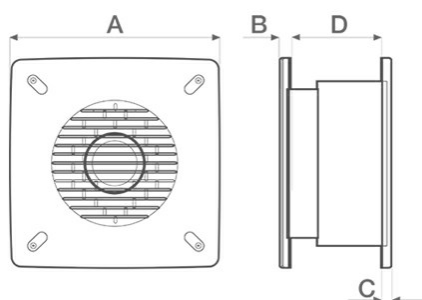

### DIMENSIONS

|                      |         |
|----------------------|---------|
| Etichetta Energetica | NO      |
| Ø wall hole          | 435/440 |
| Size A (mm)          | 495     |
| Size B (mm)          | 10,5    |
| Size C (mm)          | 11,5    |
| Size D (mm)          | 210     |

### DESCRIPTION

- Model designed for flush wall-mounted installation.
- Material: UV resistant ABS plastic (prevents ageing caused by exposure to sunlight)
- Nominal diameter 300 mm.
- Motor protected against thermal overload, with shaft turning in ball bearings, coupled to screw type thermoplastic impeller with wing profile blades.
- Maximum extract air flow: 1750 m<sup>3</sup>/h
- Maximum supply air flow 1000 m<sup>3</sup>/h
- IMQ SAFETY and IMQ PERFORMANCE certifications
- Vortice speed controller.