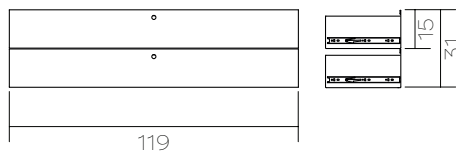

## **Plié Drawers** by FROM INDUSTRIAL DESIGN

The Plié Drawers are the latest addition to the Plié Shelving System range. You can upgrade any existing configuration of the Plié System with either the Single Drawer or the Double Drawer unit. All drawers have an integrated mechanical slide with soft closing.

## Dimensions and Variations

**Double Drawer 120 cm**  
ref. 1508.120.00.

**Single Drawer 120 cm**  
ref. 1509.120.00

**Double Drawer 90 cm**  
ref. 1508.090.00

**Double Drawer 120 cm**  
ref. 1509.090.00.