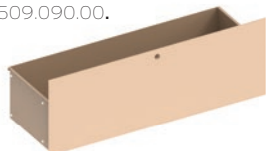

## **Plié Drawers** by FROM INDUSTRIAL DESIGN

The Plié Drawers are the latest addition to the Plié Shelving System range. You can upgrade any existing configuration of the Plié System with either the Single Drawer or the Double Drawer unit. All drawers have an integrated mechanical slide with soft closing.

## Dimensions and Variations

**Double Drawer 120 cm**  
ref. 1508.120.00.

**Single Drawer 120 cm**  
ref. 1509.120.00

**Double Drawer 90 cm**  
ref. 1508.090.00

**Double Drawer 120 cm**  
ref. 1509.090.00.