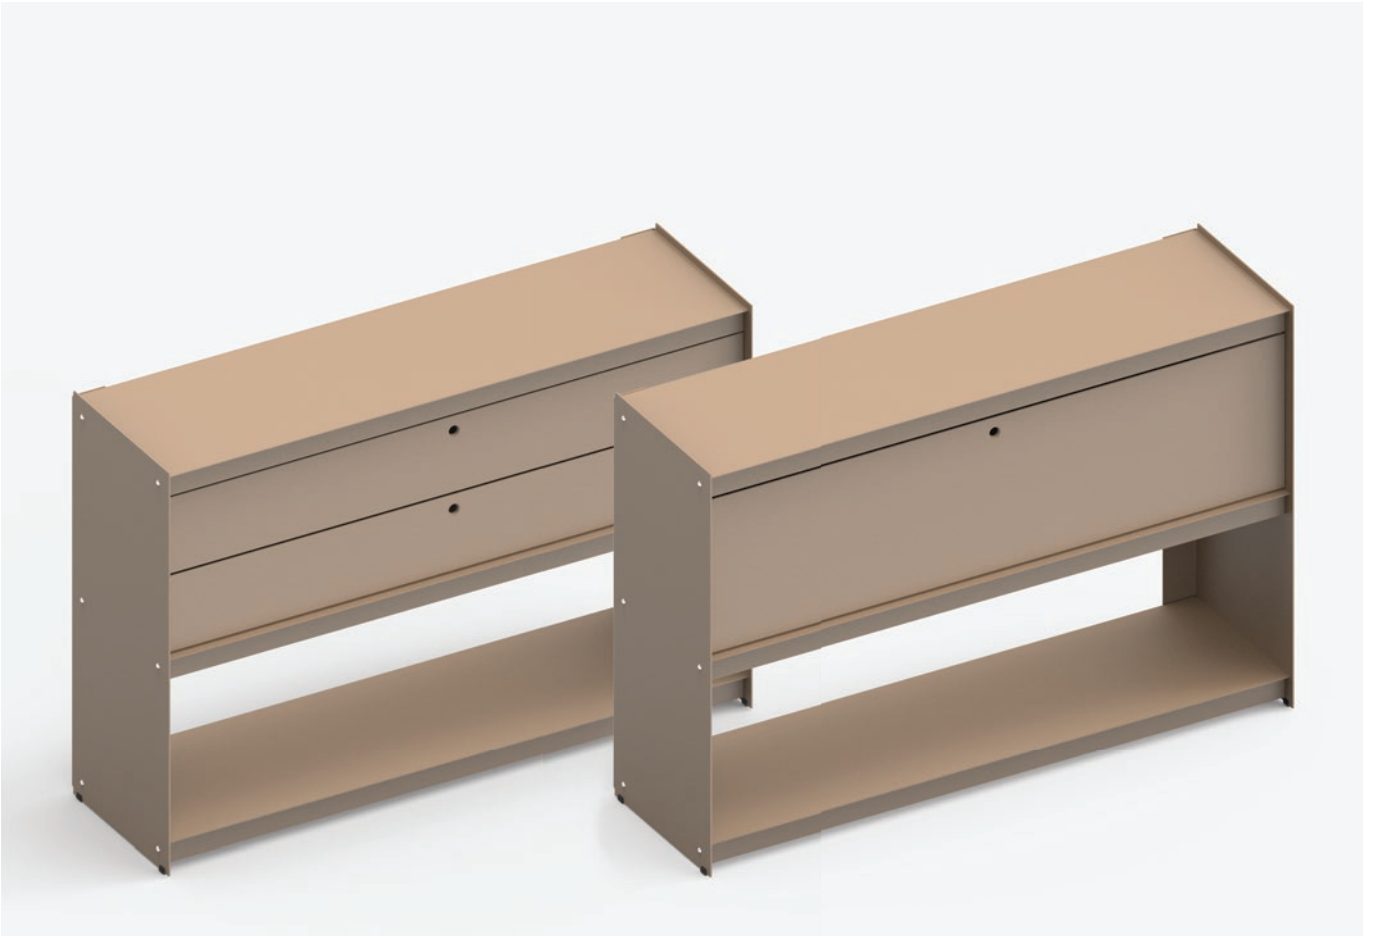

## **Plié Drawers** by FROM INDUSTRIAL DESIGN

The Plié Drawers are the latest addition to the Plié Shelving System range. You can upgrade any existing configuration of the Plié System with either the Single Drawer or the Double Drawer unit. All drawers have an integrated mechanical slide with soft closing.

## Dimensions and Variations

**Double Drawer 120 cm**  
ref. 1508.120.00.

**Single Drawer 120 cm**  
ref. 1509.120.00

**Double Drawer 90 cm**  
ref. 1508.090.00

**Double Drawer 120 cm**  
ref. 1509.090.00.

## Materials

- Aluminum
- Stainless Steel Screws
- Aluminium rivets
- Rubber profile for the feet