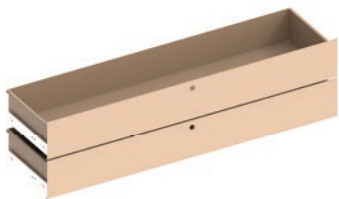

## **Plié Drawers** by FROM INDUSTRIAL DESIGN

The Plié Drawers are the latest addition to the Plié Shelving System range. You can upgrade any existing configuration of the Plié System with either the Single Drawer or the Double Drawer unit. All drawers have an integrated mechanical slide with soft closing.

## Dimensions and Variations

**Double Drawer 120 cm**  
ref. 1508.120.00.

**Single Drawer 120 cm**  
ref. 1509.120.00

**Double Drawer 90 cm**  
ref. 1508.090.00

**Double Drawer 120 cm**  
ref. 1509.090.00.