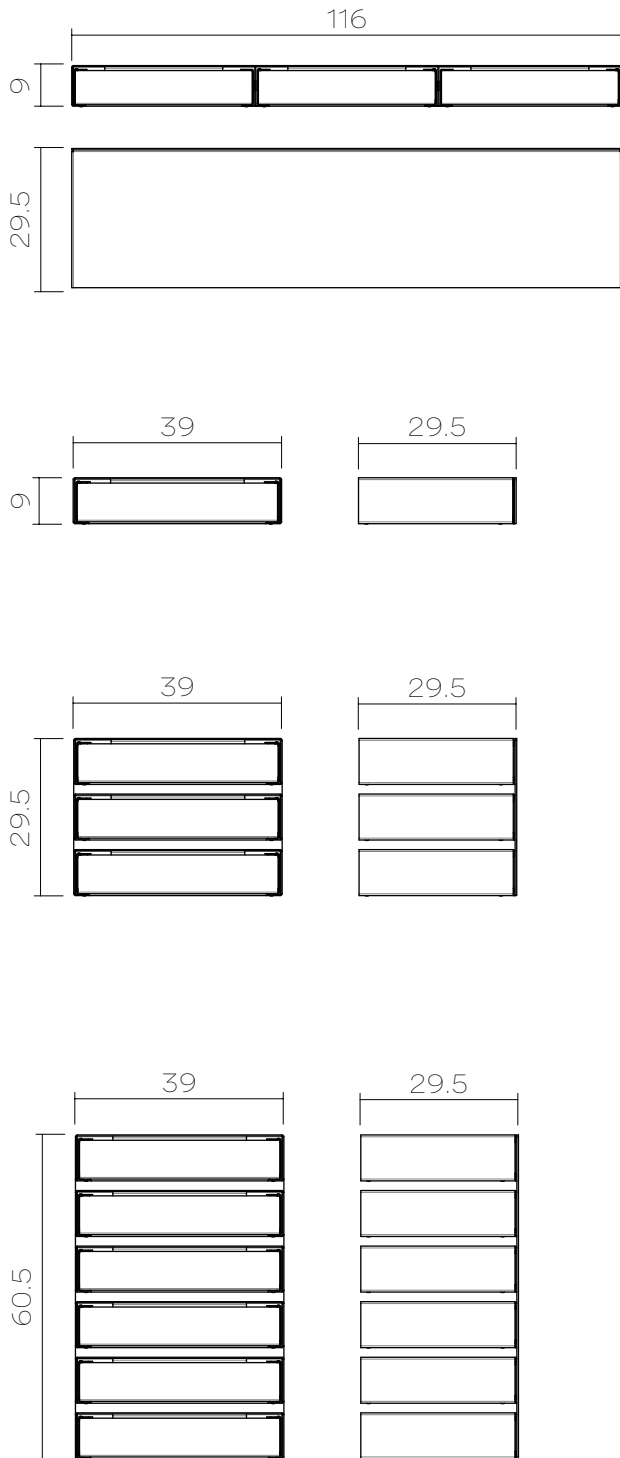

## KGT Wall Units by Studio CP—RV

KGT WALL UNIT is a cabinet with drawers. There are 4 options for you to use and combine: the smallest contains only 1 drawer and the largest 6 vertical drawers.

The gap between each drawer offers visual lightness and highlights each unit individually. This is a reminder that each drawer can be removed and used on its own, switching from drawer to its original purpose - a storage box.

## Dimensions