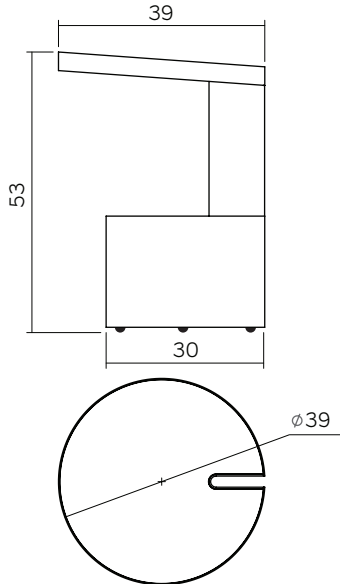

Basso by Manuel Amaral Netto

Bar Basso is not only part of a ritual for those who attend the Milan Design Fair but for every Italian who enjoys a proper Negroni. You can't miss it and neither can you miss this portable mini bar designed by Manuel Amaral Netto. Its strong aesthetics gives character and charm to any room you may place it. Yes, it is a mini bar by nature, but, depending on your mood or any given context, it can just as well be something else. It swings on four casters wheels making it very easy to move around and the top tray has a comfortable waterproof cork mat so that you can place anything on it. Bottom bucket works as an open container to store anything from bottles to magazines. The mini bar Basso is above all a piece of furniture to enjoy your home the best way you see it.

Dimensions

- Width 39 cm
- Depth 39 cm
- Height 53 cm

Materials

- Powdercoated steel
- Cork mat with water and stain proof finish.

Colors and Finishes

The Basso is powder-coated with a fine texture

- Light Grey RAL 7047
- Beige RAL 1019
- Blue RAL 5017
- Black RAL 9005
- Yellow RAL 1018
- Zinc Plated