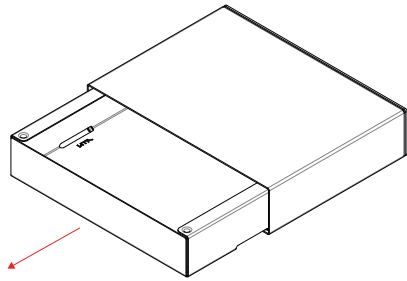

KGT Wall Unit One

KGT Wall Unit Three Vertical

KGT Wall Unit Six Vertical

KGT Wall Unit Three Horizontal

2 Remove the KGT(s) from the wall mount structure so that it is easier to handle.

3 Place the wall screws and leave them a bit out. You will secure them after the structure is installed.

4 Slide the keyhole on the back of the Unit into the wall screws.

5 Secure the KGT Wall Unit by tightening the wall screws. Place the KGT(s) back into the wall structure and that's it!

UTIL

Founded in 2017 and led by Portuguese designer Manuel Amaral Netto and business strategist Tomás Carvalhas, UTIL is a young Lisbon based design brand with a clear focus on enduring and functional storage furniture made from high quality materials. Transcending product design, UTIL's philosophy of simplifying and focusing on the essential is inspired by people and everyday life, every piece of the formally simple and architectural influenced collection is made to last a lifetime.