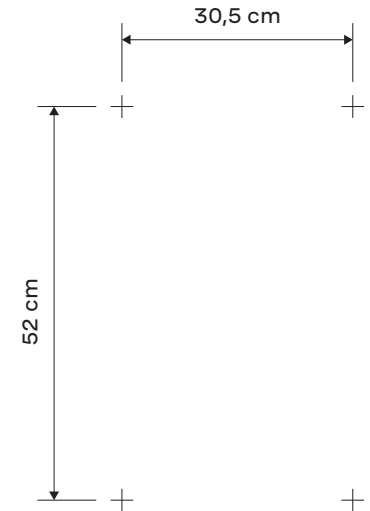

KGT Wall Unit Six Vertical