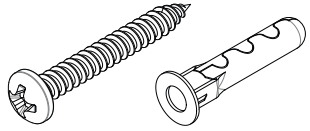

KGT Wall Units by
Studio CP—RV

Assembly Instructions

These quick steps will help you assemble your KGT Wall Units.

2 Wall Screws or 4 if you have a Vertical Unit.

KGT Wall Units Configurations

KGT Wall Unit One

KGT Wall Unit Three Horizontal

KGT Wall Unit Three Vertical

KGT Wall Unit Six Vertical

1 All units come already assembled. So what you need to do is drill the holes on the wall according to the distances below.

4 Slide the keyhole on the back of the Unit into the wall screws.

5 Secure the KGT Wall Unit by tightening the wall screws. Place the KGT(s) back into the wall structure and that's it!

UTIL

Founded in 2017 and led by Portuguese designer Manuel Amaral Netto and business strategist Tomás Carvalhas, UTIL is a young Lisbon based design brand with a clear focus on enduring and functional storage furniture made from high quality materials. Transcending product design, UTIL's philosophy of simplifying and focusing on the essential is inspired by people and everyday life, every piece of the formally simple and architectural influenced collection is made to last a lifetime.