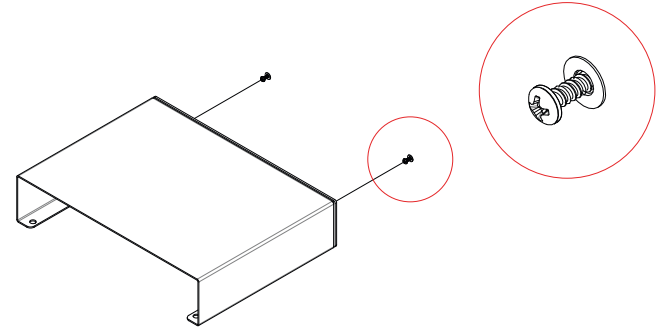

KGT Wall Unit One

KGT Wall Unit Three Vertical

KGT Wall Unit Six Vertical

KGT Wall Unit Three Horizontal

2 Remove the KGT(s) from the wall mount structure so that it is easier to handle.

3 Place the wall screws and leave them a bit out. You will secure them after the structure is installed.

4 Slide the keyhole on the back of the Unit into the wall screws.

5 Secure the KGT Wall Unit by tightening the wall screws. Place the KGT(s) back into the wall structure and that's it!

UTIL

Founded in 2017 and led by Portuguese designer Manuel Amaral Netto and business strategist Tomás Carvalhas, UTIL is a young Lisbon based design brand with a clear focus on enduring and functional storage furniture made from high quality materials. Transcending product design, UTIL's philosophy of simplifying and focusing on the essential is inspired by people and everyday life, every piece of the formally simple and architectural influenced collection is made to last a lifetime.