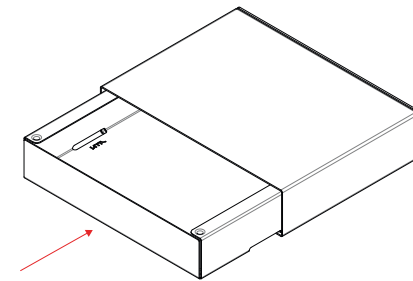

KGT Wall Unit One

KGT Wall Unit Three Vertical

KGT Wall Unit Six Vertical

KGT Wall Unit Three Horizontal

2 Remove the KGT(s) from the wall mount structure so that it is easier to handle.

3 Place the wall screws and leave them a bit out. You will secure them after the structure is installed.

4 Slide the keyhole on the back of the Unit into the wall screws.

5 Secure the KGT Wall Unit by tightening the wall screws. Place the KGT(s) back into the wall structure and that's it!

UTIL

Founded in 2017 and led by Portuguese designer Manuel Amaral Netto and business strategist Tomás Carvalhas, UTIL is a young Lisbon based design brand with a clear focus on enduring and functional storage furniture made from high quality materials. Transcending product design, UTIL's philosophy of simplifying and focusing on the essential is inspired by people and everyday life, every piece of the formally simple and architectural influenced collection is made to last a lifetime.