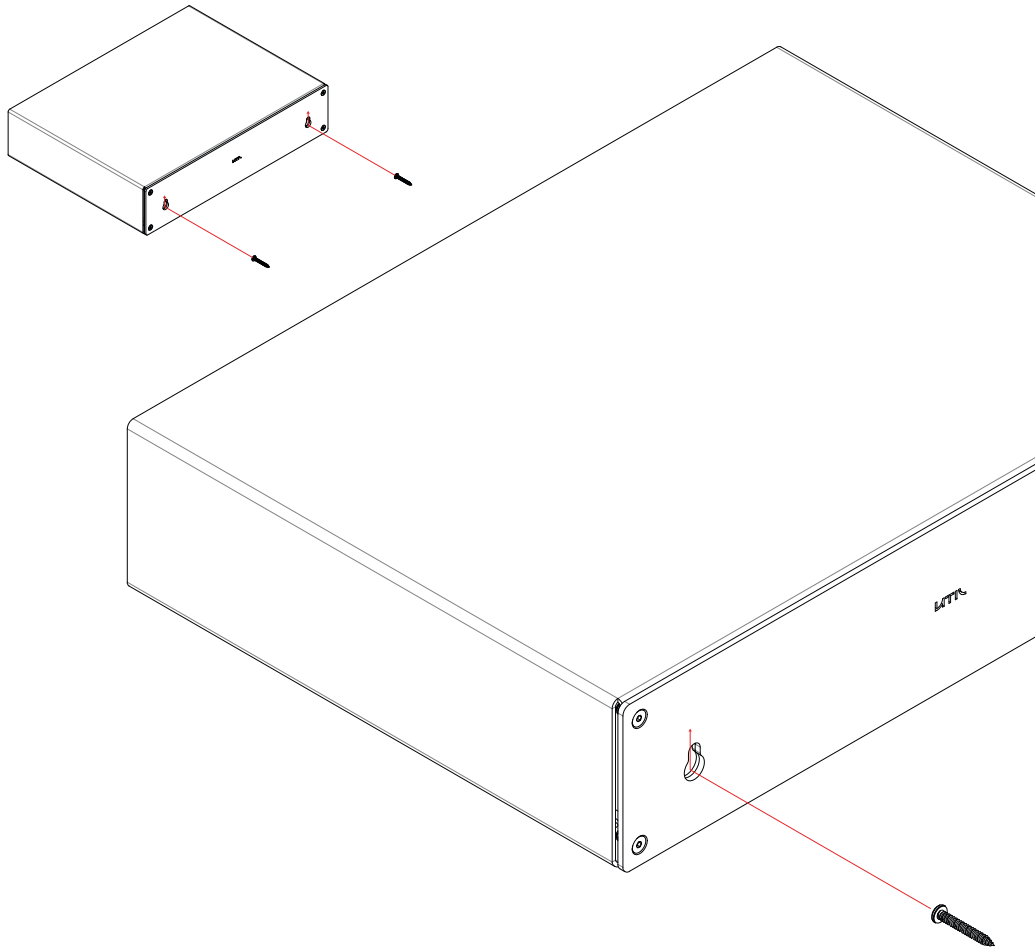

KGT Wall Unit Three Horizontal

KGT Wall Unit Three Vertical

KGT Wall Unit Six Vertical

1 All units come already assembled. So what you need to do is drill the holes on the wall according to the distances below.

KGT Wall Unit One

KGT Wall Unit Three Vertical

KGT Wall Unit Six Vertical

KGT Wall Unit Three Horizontal

2 Remove the KGT(s) from the wall mount structure so that it is easier to handle.

3 Place the wall screws and leave them a bit out. You will secure them after the structure is installed.

4 Slide the keyhole on the back of the Unit into the wall screws.

5 Secure the KGT Wall Unit by tightening the wall screws. Place the KGT(s) back into the wall structure and that's it!

UTIL

Founded in 2017 and led by Portuguese designer Manuel Amaral Netto and business strategist Tomás Carvalhas, UTIL is a young Lisbon based design brand with a clear focus on enduring and functional storage furniture made from high quality materials. Transcending product design, UTIL's philosophy of simplifying and focusing on the essential is inspired by people and everyday life, every piece of the formally simple and architectural influenced collection is made to last a lifetime.