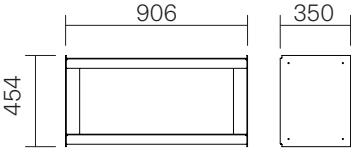

The Plié family

Floor unit 90