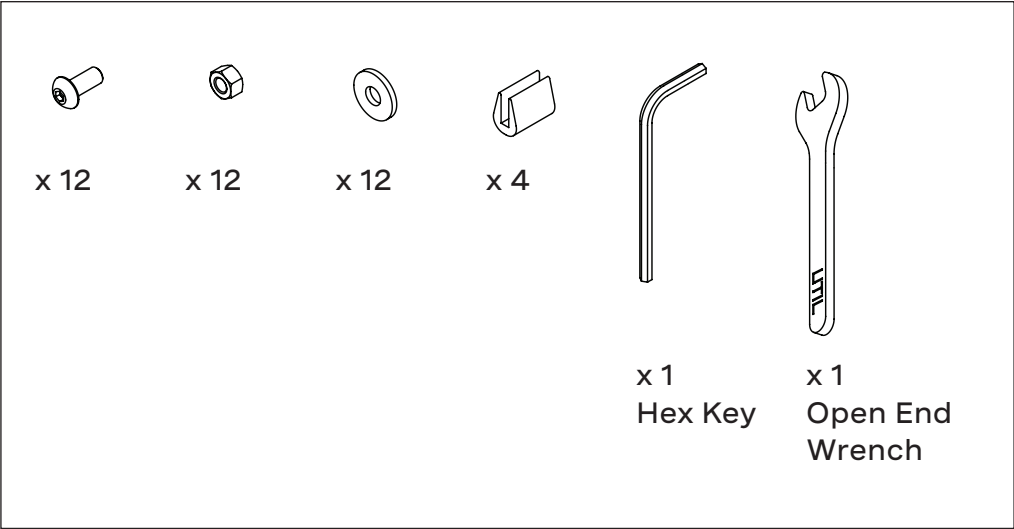

These quick steps will guide you throughout the assembly of all of floor unit versions of the Plié.

Tools and parts Included:

Help?
Message us on WhatsApp
[+351 912 366 997](https://www.whatsapp.com/business/contact?phone=351912366997)

1 With the parts laying on a soft surface start by assembling the top shelf and the top screw. This way the parts will hold while you attach the other screws.