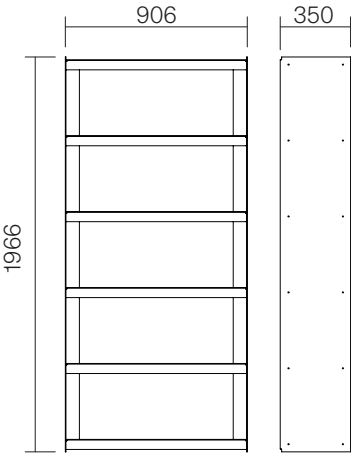

**2** Do not forget to put a washer in between the nut and the Plié.

**3** Last step is to slide in the four rubber feet on the bottom part of the Plié.

The Plié family

Floor unit 90

Floor unit 120

Sideboard 90

Sideboard 120

Trolley

Wall mount 90

Bookshelf 90

Bookshelf 120

Mini shelf

Wall mount 120