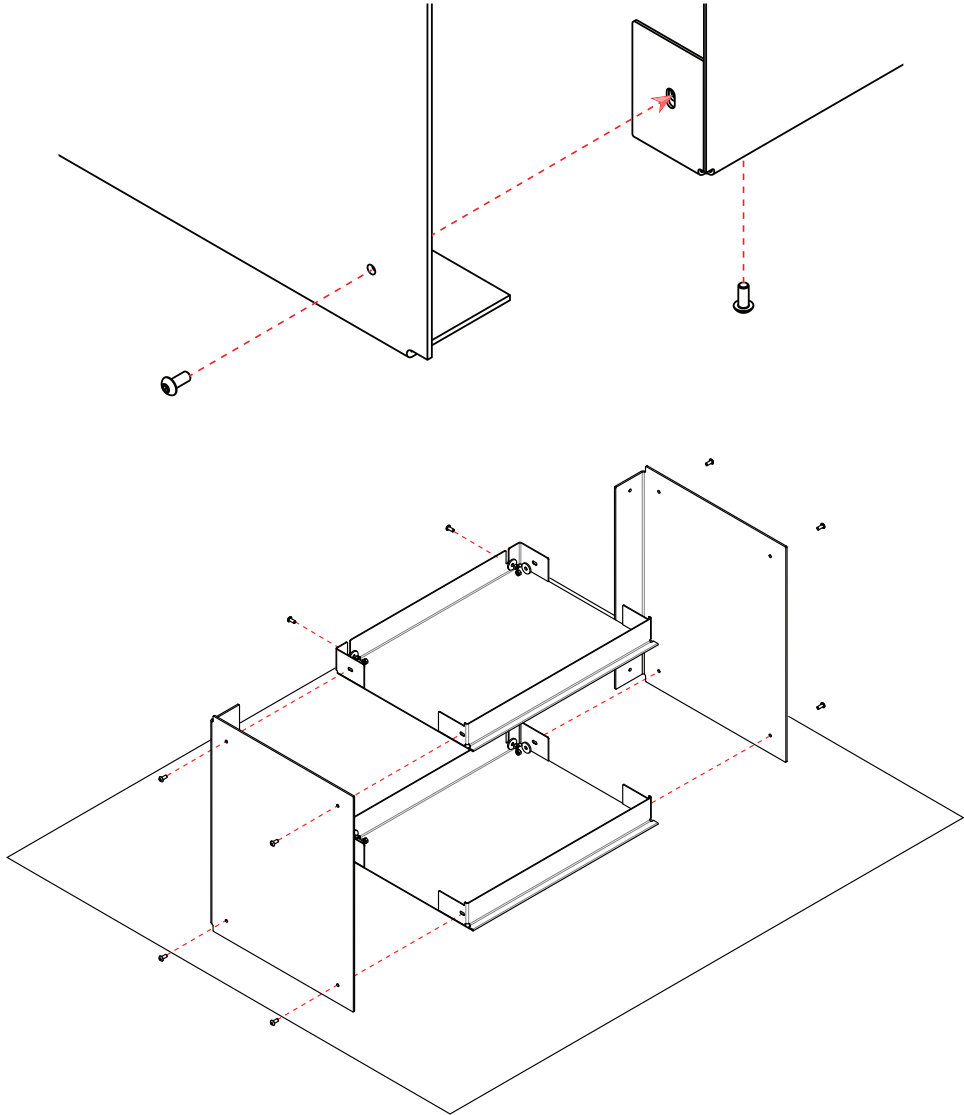

These quick steps will guide you throughout the assembly of all of floor unit versions of the Plié.

Tools and parts Included:

Help?  
Message us on WhatsApp  
[+351 912 366 997](https://www.whatsapp.com/business/contact?phone=351912366997)

**1** With the parts laying on a soft surface start by assembling the top shelf and the top screw. This way the parts will hold while you attach the other screws.

We recommend that you assemble your Plié with its back laying on a soft surface such as a carpet.

**2** Do not forget to put a washer in between the nut and the Plié.

**3** Last step is to slide in the four rubber feet on the bottom part of the Plié.

The Plié family

Floor unit 90

Floor unit 120

Sideboard 90