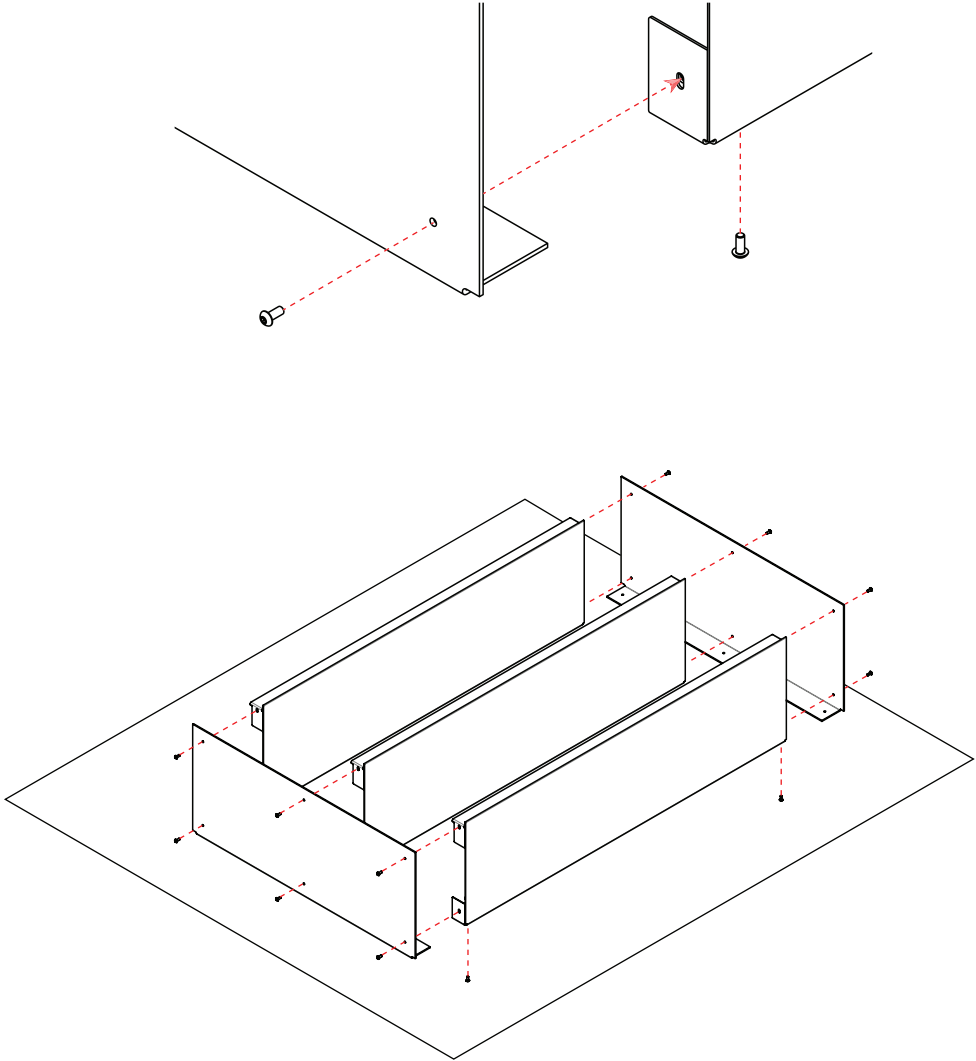

1 With the parts laying on a soft surface start by assembling the top shelf and the top screw. This way the parts will hold while you attach the other screws.

We recommend that you assemble your Plié with its back laying on a soft surface such as a carpet.

2 Do not forget to put a washer in between the nut and the Plié.

3 Last step is to slide in the four rubber feet on the bottom part of the Plié.

The Plié family

Floor unit 90

Floor unit 120

Sideboard 90

Sideboard 120