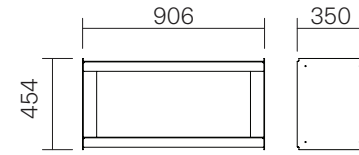

The Plié family

Floor unit 90