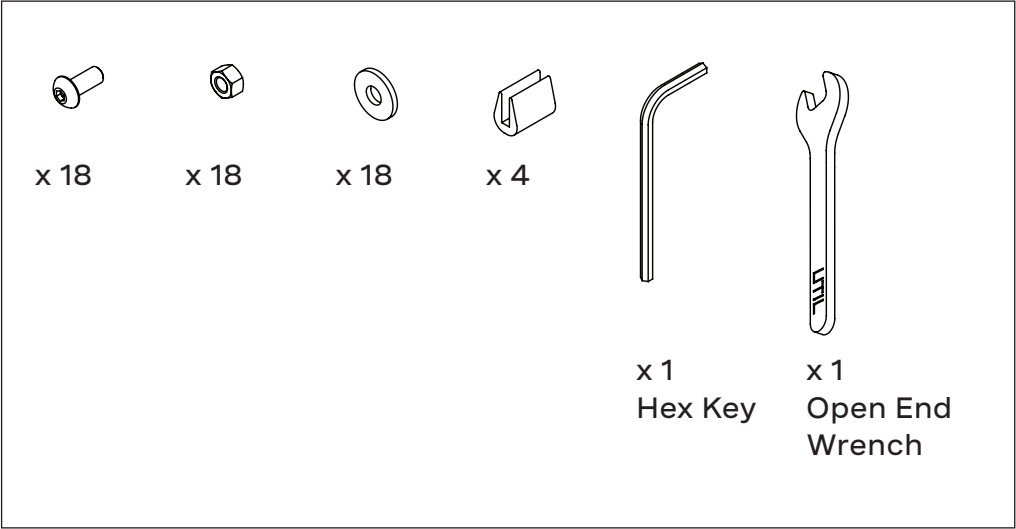

These quick steps will guide you throughout the assembly of all of the self standing versions of the Plié.

Tools and parts Included:

Give us a call on WhatsApp if you need any help: [+351 912 366 997](tel:+351912366997)

1 With the parts laying on a soft surface start by assembling the top shelf and the top screw. This way the parts will hold while you attach the other screws.