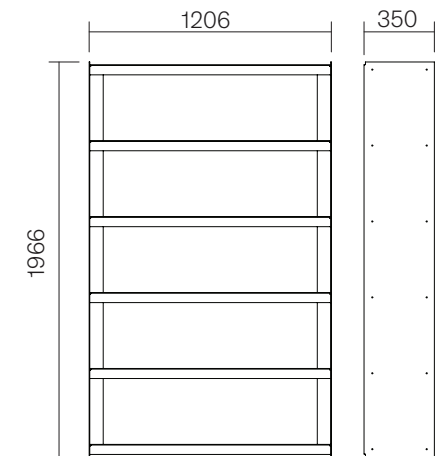

Trolley

Wall mount 90

Mini shelf

Wall mount 120

Bookshelf 90

Bookshelf 120

UTIL

Founded in 2017 and led by Portuguese designer Manuel Amaral Netto and business strategist Tomás Carvalhas, UTIL is a young Lisbon based design brand with a clear focus on enduring and functional storage furniture made from high quality materials. Transcending product design, UTIL's philosophy of simplifying and focusing on the essential is inspired by people and everyday life, every piece of the formally simple and architectural influenced collection is made to last a lifetime.