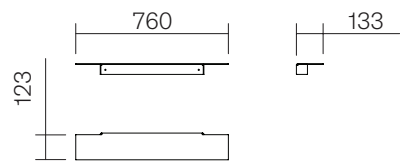

The Plié family

Mini shelf