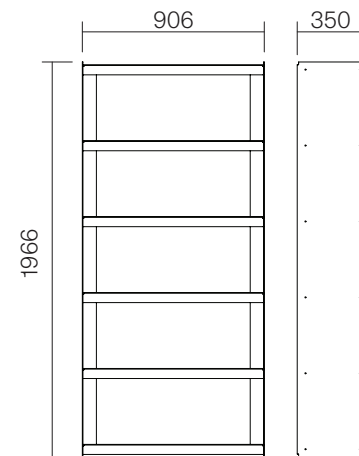

Trolley

Wall mount 90

Mini shelf

Wall mount 120

Bookshelf 90

Bookshelf 120

UTIL

Founded in 2017 and led by Portuguese designer Manuel Amaral Netto and business strategist Tomás Carvalhas, UTIL is a young Lisbon based design brand with a clear focus on enduring and functional storage furniture made from high quality materials. Transcending product design, UTIL's philosophy of simplifying and focusing on the essential is inspired by people and everyday life, every piece of the formally simple and architectural influenced collection is made to last a lifetime.