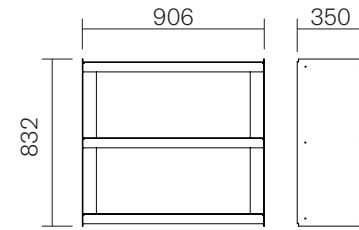

Sideboard 90