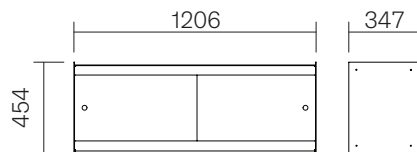

Wall mount 120