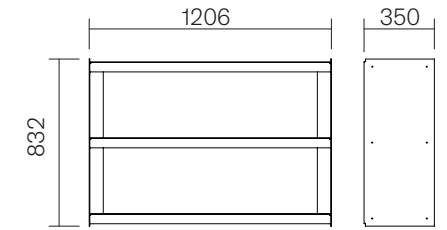

2 Do not forget to put a washer in between the nut and the Plié.

3 Last step is to slide in the four rubber feet on the bottom part of the Plié.

The Plié family

Floor unit 90

Floor unit 120

Sideboard 90

Sideboard 120