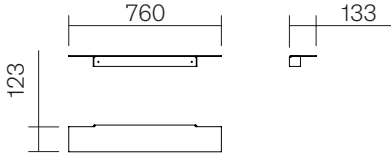

Trolley

Wall mount 90

Bookshelf 90

Bookshelf 120

Mini shelf

Wall mount 120

UTIL

Founded in 2017 and led by Portuguese designer Manuel Amaral Netto and business strategist Tomás Carvalhas, UTIL is a young Lisbon based design brand with a clear focus on enduring and functional storage furniture made from high quality materials. Transcending product design, UTIL's philosophy of simplifying and focusing on the essential is inspired by people and everyday life, every piece of the formally simple and architectural influenced collection is made to last a lifetime.