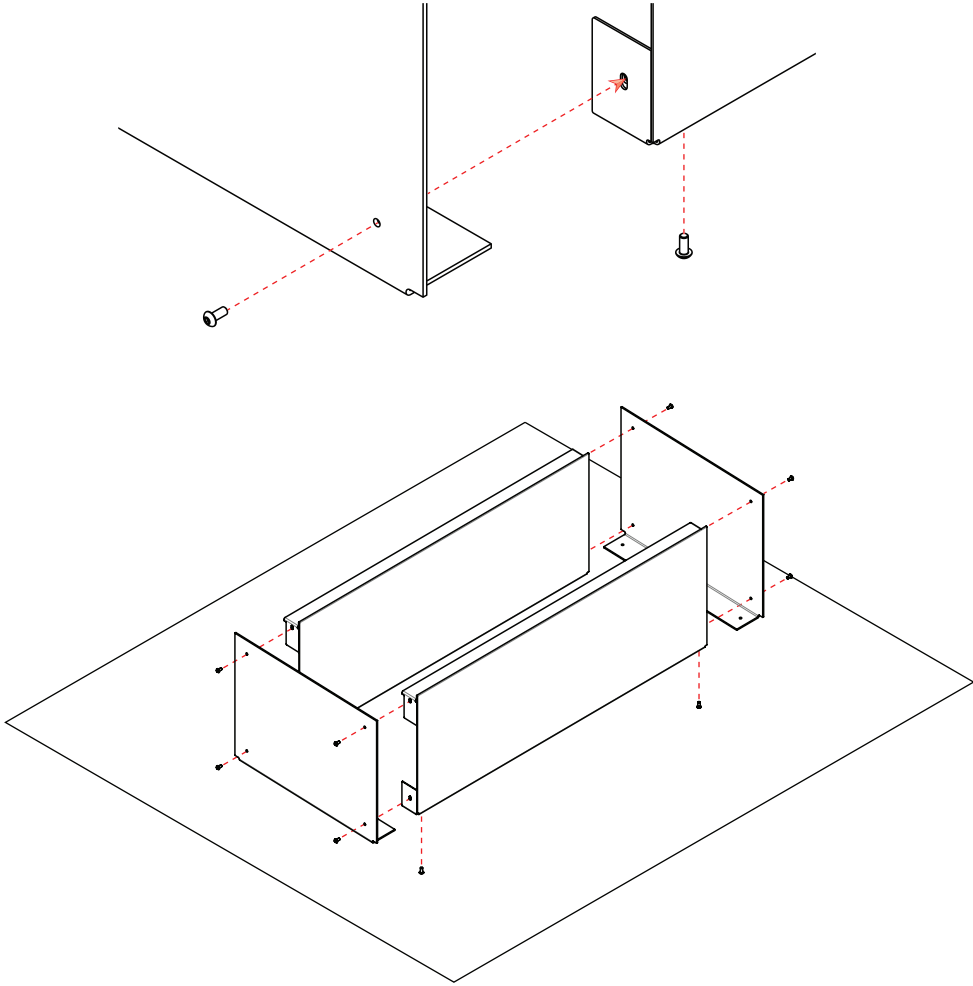

These quick steps will guide you throughout the assembly of all of floor unit versions of the Plié.

Tools and parts Included:

Help?
Message us on WhatsApp
[+351 912 366 997](https://www.whatsapp.com/business/contact?phone=351912366997)

1 With the parts laying on a soft surface start by assembling the top shelf and the top screw. This way the parts will hold while you attach the other screws.

We recommend that you assemble your Plié with its back laying on a soft surface such as a carpet.

2 Do not forget to put a washer in between the nut and the Plié.

3 Last step is to slide in the four rubber feet on the bottom part of the Plié.

The Plié family

Floor unit 90

Floor unit 120

Sideboard 90

Sideboard 120