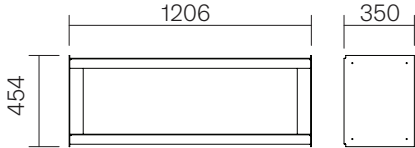

2 Do not forget to put a washer in between the nut and the Plié.

3 Last step is to slide in the four rubber feet on the bottom part of the Plié.

The Plié family

Floor unit 90

Floor unit 120

Sideboard 90

Sideboard 120