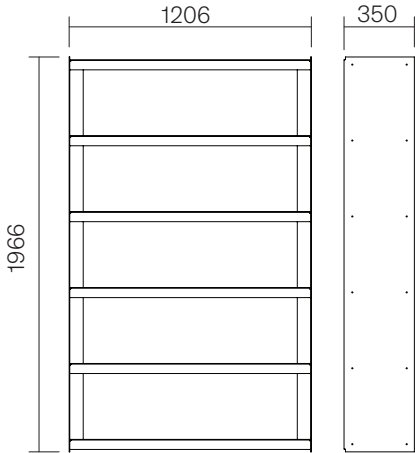

Bookshelf 120