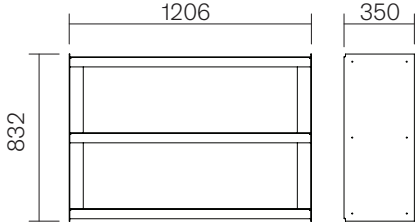

Sideboard 120