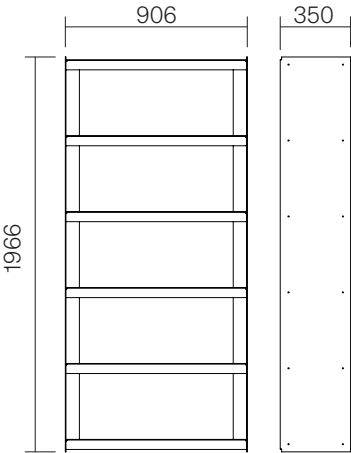

2 Do not forget to put a washer in between the nut and the Plié.

3 Last step is to slide in the four rubber feet on the bottom part of the Plié.

The Plié family

Floor unit 90

Floor unit 120

Sideboard 90

Sideboard 120

Trolley

Wall mount 90

Bookshelf 90

Bookshelf 120

Mini shelf

Wall mount 120

UTIL

Founded in 2017 and led by Portuguese designer Manuel Amaral Netto and business strategist Tomás Carvalhas, UTIL is a young Lisbon based design brand with a clear focus on enduring and functional storage furniture made from high quality materials. Transcending product design, UTIL's philosophy of simplifying and focusing on the essential is inspired by people and everyday life, every piece of the formally simple and architectural influenced collection is made to last a lifetime.