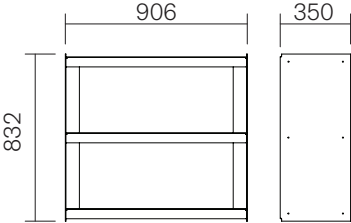

Sideboard 90