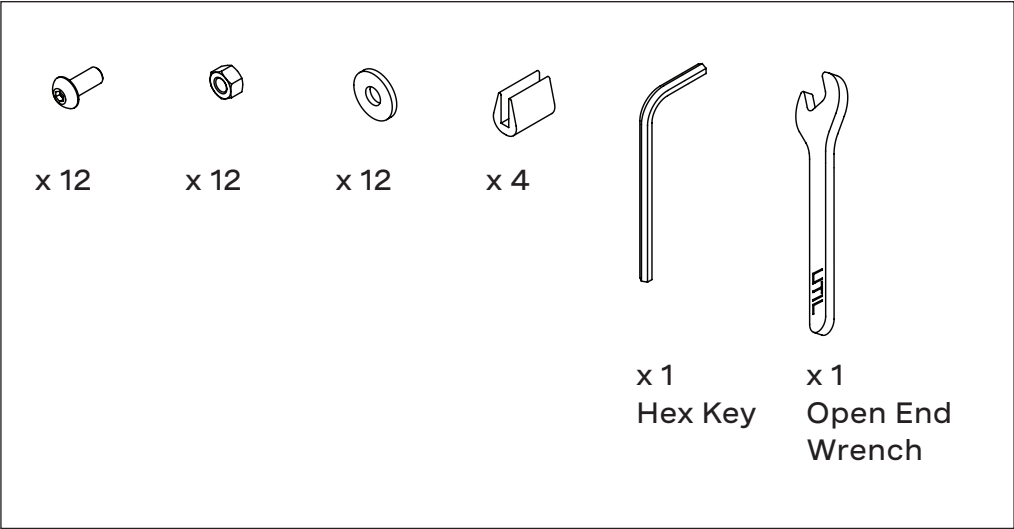

These quick steps will guide you throughout the assembly of all of floor unit versions of the Plié.

Tools and parts Included:

Help?
Message us on WhatsApp
[+351 912 366 997](https://www.whatsapp.com/business/contact?phone=351912366997)

1 With the parts laying on a soft surface start by assembling the top shelf and the top screw. This way the parts will hold while you attach the other screws.