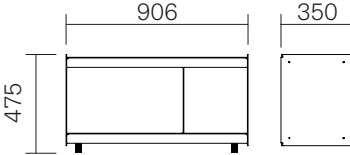

2 Do not forget to put a washer in between the nut and the Plié.

3 Last step is to slide in the four rubber feet on the bottom part of the Plié.

The Plié family

Floor unit 90

Floor unit 120

Sideboard 90

Sideboard 120