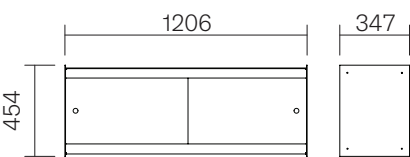

Trolley

Wall mount 90

Bookshelf 90

Bookshelf 120

Mini shelf

Wall mount 120

UTIL

Founded in 2017 and led by Portuguese designer Manuel Amaral Netto and business strategist Tomás Carvalhas, UTIL is a young Lisbon based design brand with a clear focus on enduring and functional storage furniture made from high quality materials. Transcending product design, UTIL's philosophy of simplifying and focusing on the essential is inspired by people and everyday life, every piece of the formally simple and architectural influenced collection is made to last a lifetime.