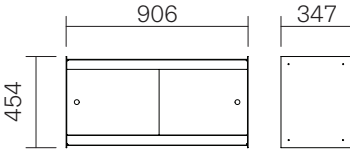

Wall mount 90