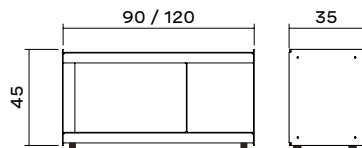

The Plié family

Single Shelf

Plié Side Table

Plié Floor Unit 120 cm

Plié Floor Unit 90 cm

Plié Wall Mount 90 cm

Plié Wall Mount 120 cm

Plié Media Unit

Plié Sideboard 90 cm

Plié Bookshelf 90 cm

Plié Sideboard 120 cm

Plié Bookshelf 120 cm

UTIL

Founded in 2017 and led by Portuguese designer Manuel Amaral Netto and business strategist Tomás Carvalhas, UTIL is a young Lisbon based design brand with a clear focus on enduring and functional storage furniture made from high quality materials. Transcending product design, UTIL's philosophy of simplifying and focusing on the essential is inspired by people and everyday life, every piece of the formally simple and architectural influenced collection is made to last a lifetime.