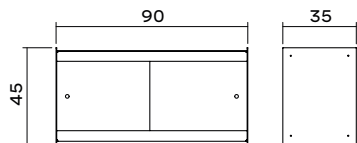

The Plié family

Single Shelf

Plié Side Table

Plié Floor Unit 120 cm

Plié Floor Unit 90 cm

Plié Wall Mount 90 cm

Plié Wall Mount 120 cm

Plié Media Unit

Plié Sideboard 90 cm

Plié Bookshelf 90 cm

Plié Sideboard 120 cm

Plié Bookshelf 120 cm

UTIL

Founded in 2017 and led by Portuguese designer Manuel Amaral Netto and business strategist Tomás Carvalhas, UTIL is a young Lisbon based design brand with a clear focus on enduring and functional storage furniture made from high quality materials. Transcending product design, UTIL's philosophy of simplifying and focusing on the essential is inspired by people and everyday life, every piece of the formally simple and architectural influenced collection is made to last a lifetime.