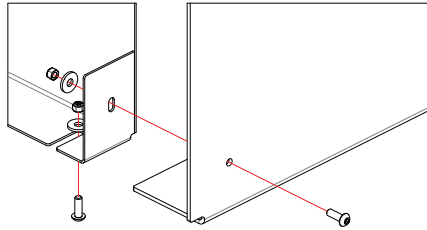

These quick steps will guide you throughout the assembly of the Double Sideboard.

Tools and parts Included:

x 6
Longer
Screws

x 18

x 24

x 24

x 6

x 1
Hex Key

x 1
Open End
Wrench

Normal Shelf x6

Flat Side
Panel x 1

Bent Side
Panel x 2

1 With the parts laying on a soft surface start by assembling the top shelf and the top screw. This way the parts will hold while you attach the other screws.

We recommend that you assemble your Plié with its back laying on a soft surface such as a carpet.

2 Do not forget to put a washer in between the nut and the Plié.

3 Last step is to slide in the four rubber feet on the bottom part of the Plié.