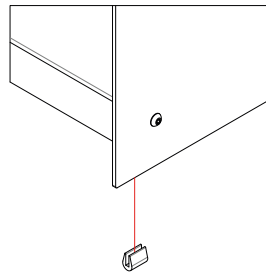

3 Last step is to slide in the four rubber feet on the bottom part of the Plié.