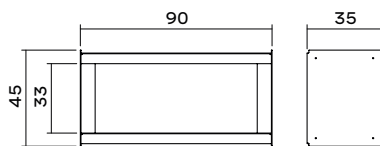

The Plié family

Single Shelf

Plié Side Table

Plié Floor Unit 120 cm

Plié Floor Unit 90 cm

Plié Wall Mount 90 cm

Plié Wall Mount 120 cm

Plié Media Unit

Plié Sideboard 90 cm

Plié Bookshelf 90 cm

Plié Sideboard 120 cm

Plié Bookshelf 120 cm

UTIL

Founded in 2017 and led by Portuguese designer Manuel Amaral Netto and business strategist Tomás Carvalhas, UTIL is a young Lisbon based design brand with a clear focus on enduring and functional storage furniture made from high quality materials. Transcending product design, UTIL's philosophy of simplifying and focusing on the essential is inspired by people and everyday life, every piece of the formally simple and architectural influenced collection is made to last a lifetime.