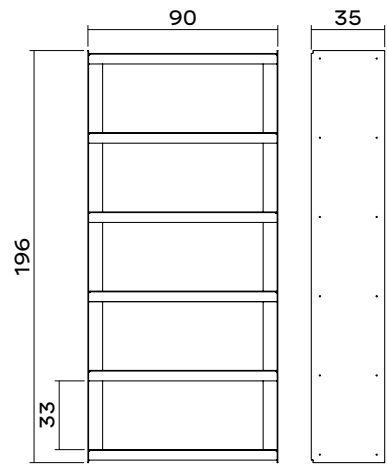

The Plié family

Single Shelf

Plié Side Table

Plié Floor Unit 120 cm

Plié Floor Unit 90 cm

Plié Wall Mount 90 cm

Plié Wall Mount 120 cm

Plié Media Unit

Plié Sideboard 90 cm

Plié Bookshelf 90 cm

Plié Sideboard 120 cm

Plié Bookshelf 120 cm

UTIL

Founded in 2017 and led by Portuguese designer Manuel Amaral Netto and business strategist Tomás Carvalhas, UTIL is a young Lisbon based design brand with a clear focus on enduring and functional storage furniture made from high quality materials. Transcending product design, UTIL's philosophy of simplifying and focusing on the essential is inspired by people and everyday life, every piece of the formally simple and architectural influenced collection is made to last a lifetime.