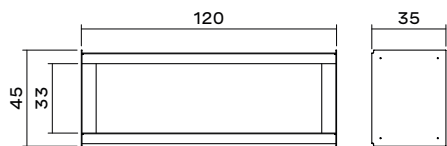

x 1
Open End
Wrench

Normal Shelf x6

Flat Side
Panel x 1

Bent Side
Panel x 2

1 With the parts laying on a soft surface start by assembling the top shelf and the top screw. This way the parts will hold while you attach the other screws.

The Plié family

Single Shelf

Plié Side Table

Plié Floor Unit 120 cm

Plié Floor Unit 90 cm

Plié Wall Mount 90 cm

Plié Wall Mount 120 cm

Plié Media Unit