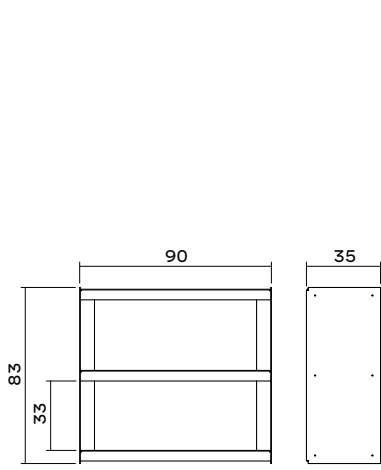

The Plié family

Single Shelf

Plié Side Table

Plié Floor Unit 120 cm

Plié Floor Unit 90 cm

Plié Wall Mount 90 cm

Plié Wall Mount 120 cm

Plié Media Unit

Plié Sideboard 90 cm

Plié Bookshelf 90 cm

Plié Sideboard 120 cm

Plié Bookshelf 120 cm

UTIL

Founded in 2017 and led by Portuguese designer Manuel Amaral Netto and business strategist Tomás Carvalhas, UTIL is a young Lisbon based design brand with a clear focus on enduring and functional storage furniture made from high quality materials. Transcending product design, UTIL's philosophy of simplifying and focusing on the essential is inspired by people and everyday life, every piece of the formally simple and architectural influenced collection is made to last a lifetime.