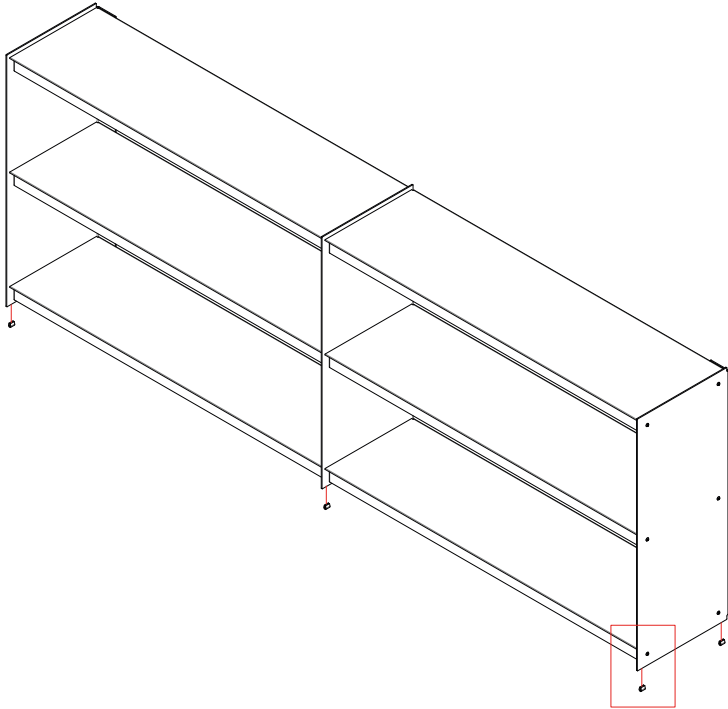

These quick steps will guide you throughout the assembly of the Double Sideboard.

Tools and parts Included:

x 6
Longer
Screws

x 18

x 24

x 24

x 6

x 1
Hex Key

x 1
Open End
Wrench

Normal Shelf x6

Flat Side
Panel x 1

Bent Side
Panel x 2

1 With the parts laying on a soft surface start by assembling the top shelf and the top screw. This way the parts will hold while you attach the other screws.

The Plié family

Single Shelf

Plié Side Table

Plié Floor Unit 120 cm

Plié Floor Unit 90 cm

Plié Wall Mount 90 cm

Plié Wall Mount 120 cm

Plié Media Unit