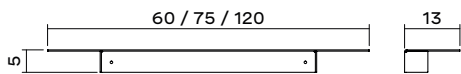

x 1
Open End
Wrench

Normal Shelf x6

Flat Side
Panel x 1

Bent Side
Panel x 2

1 With the parts laying on a soft surface start by assembling the top shelf and the top screw. This way the parts will hold while you attach the other screws.

We recommend that you assemble your Plié with its back laying on a soft surface such as a carpet.

2 Do not forget to put a washer in between the nut and the Plié.

3 Last step is to slide in the four rubber feet on the bottom part of the Plié.

The Plié family

Single Shelf

Plié Side Table

Plié Floor Unit 120 cm

Plié Floor Unit 90 cm

Plié Wall Mount 90 cm

Plié Wall Mount 120 cm

Plié Media Unit