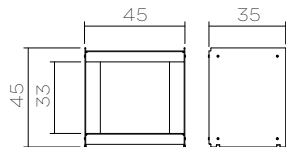

x 1
Open End
Wrench

Normal Shelf x6

Flat Side
Panel x 1

Bent Side
Panel x 2

1 With the parts laying on a soft surface start by assembling the top shelf and the top screw. This way the parts will hold while you attach the other screws.

The Plié family

Single Shelf

Plié Side Table

Plié Floor Unit 120 cm

Plié Floor Unit 90 cm

Plié Wall Mount 90 cm

Plié Wall Mount 120 cm

Plié Media Unit