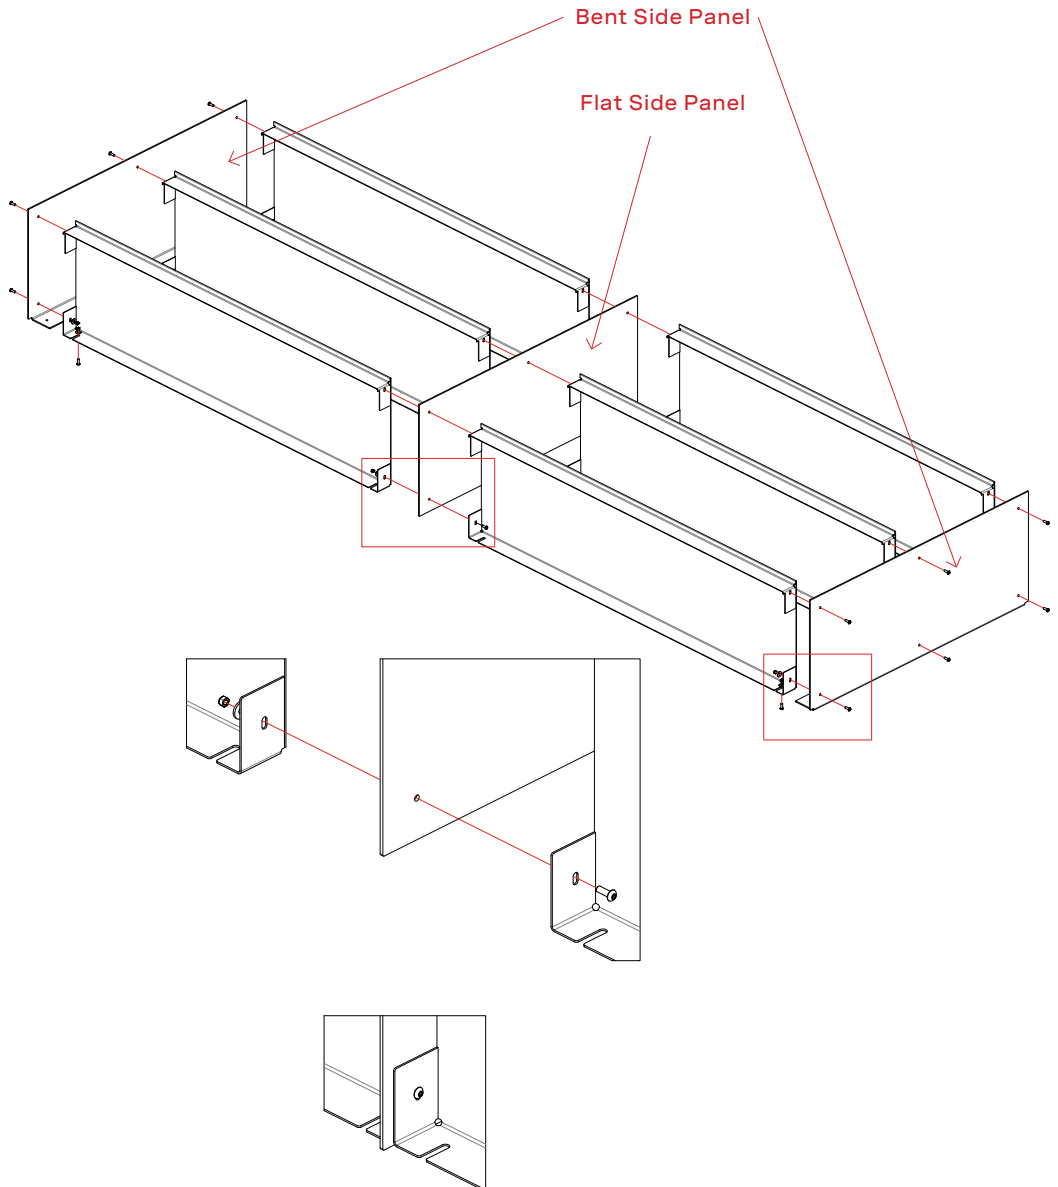

These quick steps will guide you throughout the assembly of the Double Sideboard.

Tools and parts Included:

x 6
Longer
Screws

x 18

x 24

x 24

x 6

x 1
Hex Key

x 1
Open End
Wrench

Normal Shelf x6

Flat Side
Panel x 1

Bent Side
Panel x 2

1 With the parts laying on a soft surface start by assembling the top shelf and the top screw. This way the parts will hold while you attach the other screws.

We recommend that you assemble your Plié with its back laying on a soft surface such as a carpet.

2 Do not forget to put a washer in between the nut and the Plié.

3 Last step is to slide in the four rubber feet on the bottom part of the Plié.

The Plié family

Single Shelf

Plié Side Table

Plié Floor Unit 120 cm

Plié Floor Unit 90 cm

Plié Wall Mount 90 cm

Plié Wall Mount 120 cm

Plié Media Unit