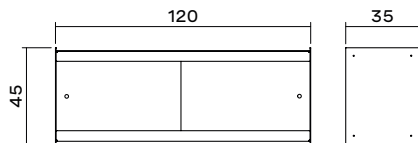

The Plié family

Single Shelf

Plié Side Table

Plié Floor Unit 120 cm

Plié Floor Unit 90 cm

Plié Wall Mount 90 cm

Plié Wall Mount 120 cm

Plié Media Unit

Plié Sideboard 90 cm

Plié Bookshelf 90 cm

Plié Sideboard 120 cm

Plié Bookshelf 120 cm

UTIL

Founded in 2017 and led by Portuguese designer Manuel Amaral Netto and business strategist Tomás Carvalhas, UTIL is a young Lisbon based design brand with a clear focus on enduring and functional storage furniture made from high quality materials. Transcending product design, UTIL's philosophy of simplifying and focusing on the essential is inspired by people and everyday life, every piece of the formally simple and architectural influenced collection is made to last a lifetime.