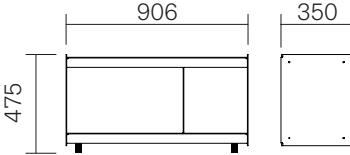

The Plié family

Floor unit 90

Floor unit 120

Sideboard 90

Sideboard 120

Trolley

Wall mount 90

Bookshelf 90

Bookshelf 120

Mini shelf

Wall mount 120