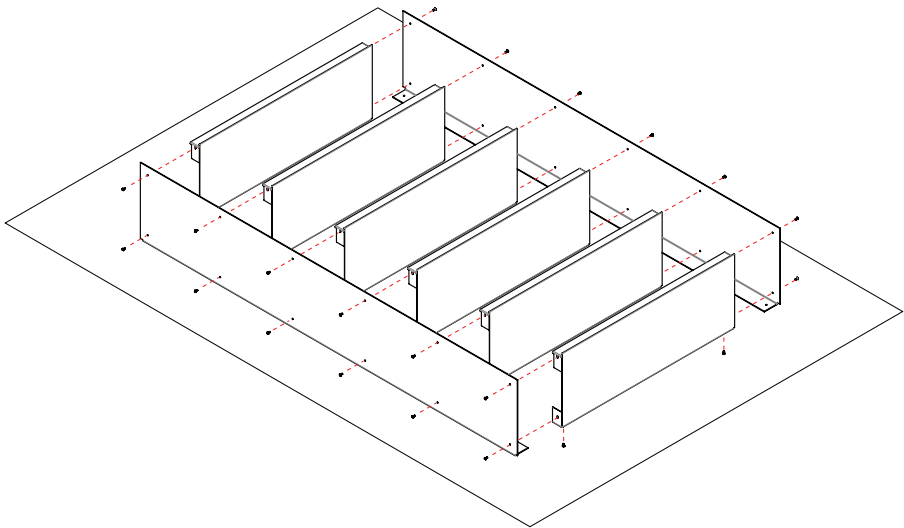

These quick steps will guide you throughout the assembly of all of the wall mounted versions of the Pliè.

Tools and parts Included:

Give us a call on WhatsApp if you need any help: +351 912 366 997

**1** With the parts laying on a soft surface start by assembling the top shelf and the top screw. This way the parts will hold while you attach the other screws.

We recommend that you assemble your Pliè with its back laying on a soft surface such as a carpet.

**2** Do not forget to put a washer in between the nut and the Plié.

**3** Last step is to slide in the four rubber feet on the bottom part of the Plié.