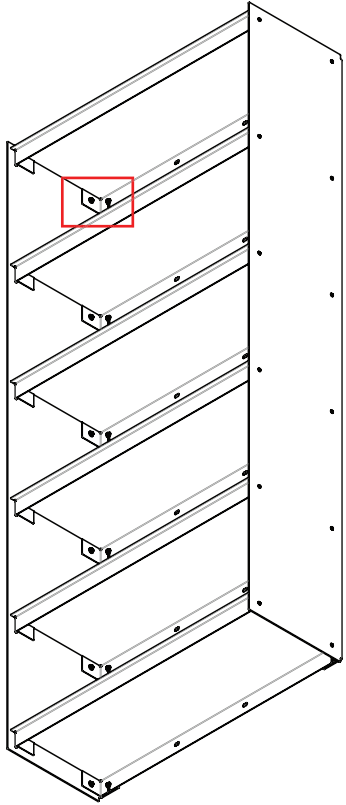

These quick steps will guide you throughout the assembly of all of the wall mounted versions of the Pliè.

Tools and parts Included:

Give us a call on WhatsApp if you need any help: +351 912 366 997

**1** With the parts laying on a soft surface start by assembling the top shelf and the top screw. This way the parts will hold while you attach the other screws.

We recommend that you assemble your Pliè with its back laying on a soft surface such as a carpet.

**2** Do not forget to put a washer in between the nut and the Plié.

**3** Last step is to slide in the four rubber feet on the bottom part of the Plié.