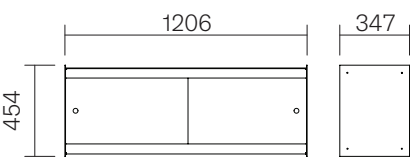

The Plié family

Floor unit 90

Floor unit 120

Sideboard 90

Sideboard 120

Trolley

Wall mount 90

Bookshelf 90

Bookshelf 120

Mini shelf

Wall mount 120