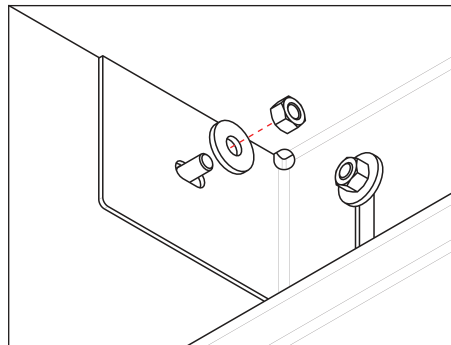

These quick steps will guide you throughout the assembly of all of the wall mounted versions of the Pliè.

Tools and parts Included:

Give us a call on WhatsApp if you need any help: +351 912 366 997

**1** With the parts laying on a soft surface start by assembling the top shelf and the top screw. This way the parts will hold while you attach the other screws.

We recommend that you assemble your Pliè with its back laying on a soft surface such as a carpet.

**2** Do not forget to put a washer in between the nut and the Plié.

**3** Last step is to slide in the four rubber feet on the bottom part of the Plié.