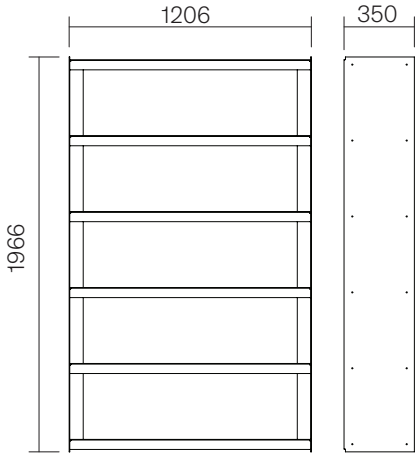

The Plié family

Floor unit 90

Floor unit 120

Sideboard 90

Sideboard 120

Trolley

Wall mount 90

Bookshelf 90

Bookshelf 120

Mini shelf

Wall mount 120