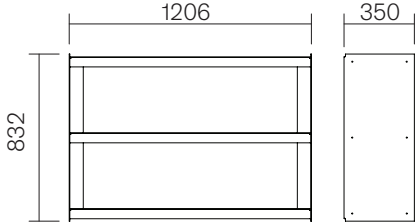

The Plié family

Floor unit 90

Floor unit 120

Sideboard 90

Sideboard 120

Trolley

Wall mount 90

Bookshelf 90

Bookshelf 120

Mini shelf

Wall mount 120