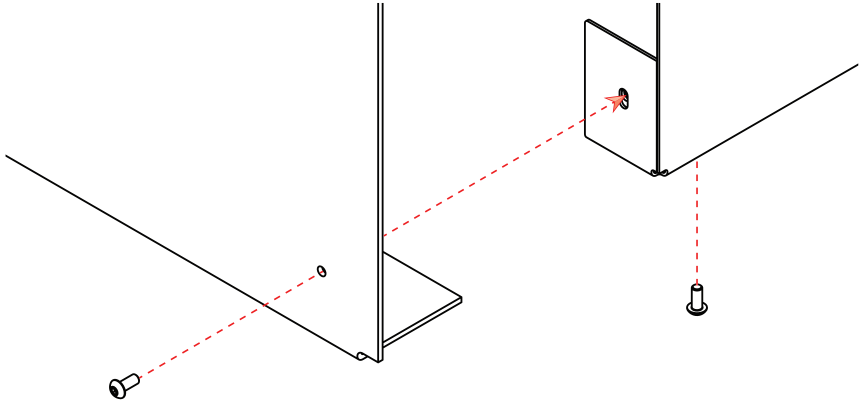

These quick steps will guide you throughout the assembly of all of the wall mounted versions of the Pliè.

Tools and parts Included:

Give us a call on WhatsApp if you need any help: +351 912 366 997

**1** With the parts laying on a soft surface start by assembling the top shelf and the top screw. This way the parts will hold while you attach the other screws.

We recommend that you assemble your Pliè with its back laying on a soft surface such as a carpet.

**2** Do not forget to put a washer in between the nut and the Plié.

**3** Last step is to slide in the four rubber feet on the bottom part of the Plié.