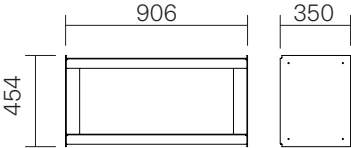

The Plié family

Floor unit 90

Floor unit 120

Sideboard 90

Sideboard 120

Trolley

Wall mount 90

Bookshelf 90