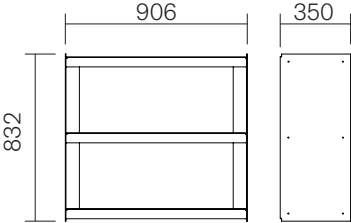

The Plié family

Floor unit 90

Floor unit 120

Sideboard 90

Sideboard 120

Trolley

Wall mount 90

Bookshelf 90