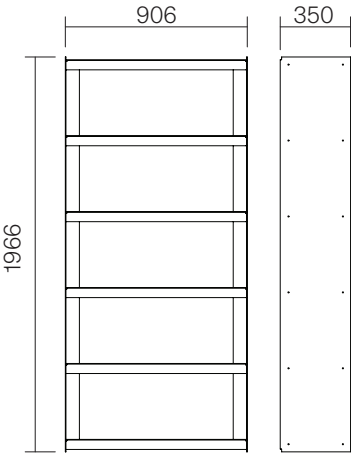

The Plié family

Floor unit 90

Floor unit 120

Sideboard 90

Sideboard 120

Trolley

Wall mount 90

Bookshelf 90

Bookshelf 120

Mini shelf

Wall mount 120