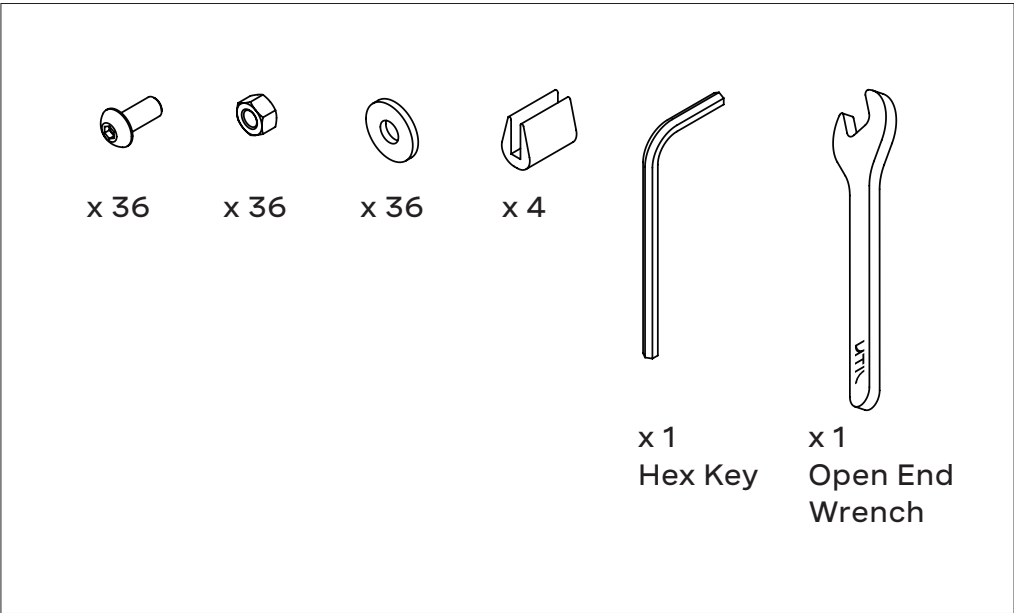

These quick steps will guide you throughout the assembly of all of the wall mounted versions of the Pliè.

Tools and parts Included:

Give us a call on WhatsApp if you need any help: +351 912 366 997

**1** With the parts laying on a soft surface start by assembling the top shelf and the top screw. This way the parts will hold while you attach the other screws.

We recommend that you assemble your Pliè with its back laying on a soft surface such as a carpet.

**2** Do not forget to put a washer in between the nut and the Plié.

**3** Last step is to slide in the four rubber feet on the bottom part of the Plié.