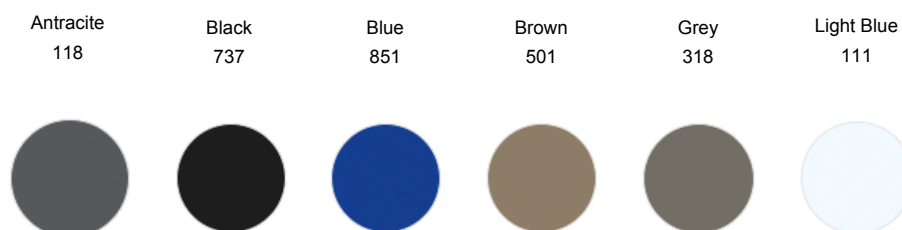

INFO, LINKS & DOWNLOADS VIA CPH

WOOD

LINOLEUM

LAMINAT

Light Grey
131

Light Red
878

Lime
874

Orange
F01

Pistaccio
873

Turquoise
872

White
330

Yellow
114