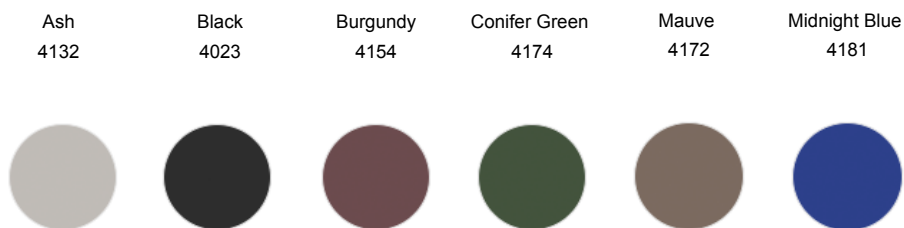

INFO, LINKS & DOWNLOADS VIA CPH

WOOD

LINOLEUM

LAMINAT

Light Grey
131

Light Red
878

Lime
874

Orange
F01

Pistaccio
873

Turquoise
872

White
330

Yellow
114