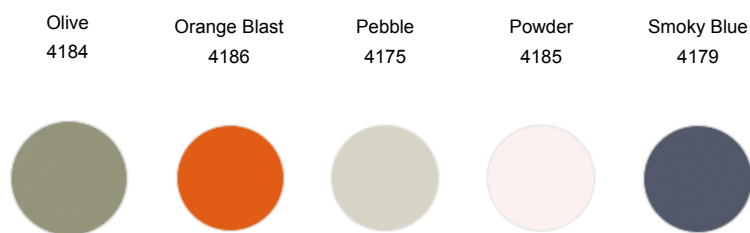

INFO, LINKS & DOWNLOADS VIA CPH

WOOD

LINOLEUM

LAMINAT

Light Grey
131

Light Red
878

Lime
874

Orange
F01

Pistaccio
873

Turquoise
872

White
330

Yellow
114