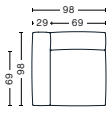

S1862 | CORNER | LEFT END

DIMENSIONS

W98 x D98 x H67 cm
Seat H37 cm
Armrest W29 x H67 cm
Foam option