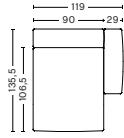

S8265 | LOW ARMREST | CHAISE LONGUE SHORT | WIDE | RIGHT END*

DIMENSIONS

W119 x D135,5 x H67 cm
Seat H37 cm
Armrest W29 x H57 cm
Foam option