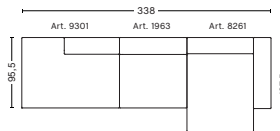

3 SEATER COMBINATION 5 | RIGHT ARMREST

DIMENSIONS

W338 x D127,5 x H67 cm
Seat H40 cm
Not available in leather

FABRIC GROUPS

1 | Surface by HAY, Remix, Linara, Random Fade, Mode, Metaphor, Lint, Swarm, Atlas 2 | Steelcut, Steelcut Trio, Melange Nap, Lola, Olavi by HAY, Flamiber, Fairway, Linen Grid 3 | Compound, Divina, Divina Melange, Divina MD, Fiord, Ruskin, Roden, DOT 1682, Re-wool 4 | Hallingdal, Canvas, Lila, Raas, Bolgheri 5 | Sierra, Balder, Harald 6 | Sense, Vidar, Nevada, California, Coda