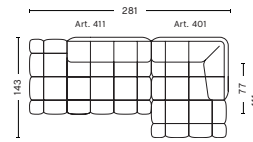

COMBINATION 21 | RIGHT

DIMENSIONS

W281 x D143 x H72 cm
Seat H41 cm
Seat D77 cm