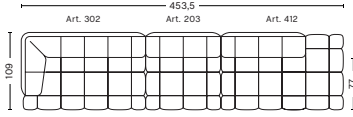

- QUILTON SUGGESTED COMBINATIONS -

COMBINATION 14 | LEFT

DIMENSIONS

W453,5 x D109 x H72 cm
Seat H41 cm
Seat D77 cm