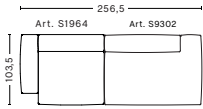

2,5 SEATER COMBINATION 2 LOW ARMREST | LEFT

DIMENSIONS

W256,5 x D103,5 x H67 cm
Seat H37 cm