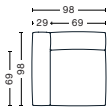

S1862 | CORNER | LEFT END

DIMENSIONS

W98 x D98 x H67 cm
Seat H37 cm
Armrest W29 x H57 cm
Foam option