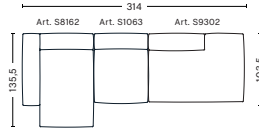

3 SEATER COMBINATION 3 | LEFT ARMREST

DIMENSIONS

W314 x D135,5 x H67 cm
Seat H37 cm