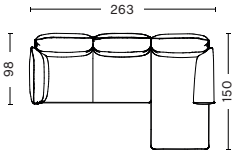

DIMENSIONS & COMBINATIONS | MIX ARMREST

3 SEATER CHAISE LONGUE RIGHT
WIDTH 263 CM | 103.54"
DEPTH 98/150 CM | 38.58"/59.05"
HEIGHT 93,5 CM | 36.81"
SEAT HEIGHT 42 CM | 16.53"
SEAT DEPTH 63,5 CM | 25"