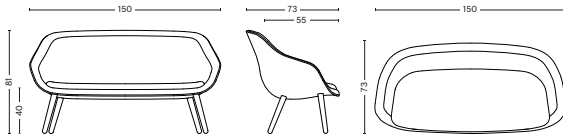

### DIMENSIONS

WIDTH 150 CM | 59.06"  
DEPTH 73 CM | 28.74"  
HEIGHT 81 CM | 31.89"  
SEAT HEIGHT 40 CM | 21.65"  
SEAT DEPTH 55 CM | 21.65"