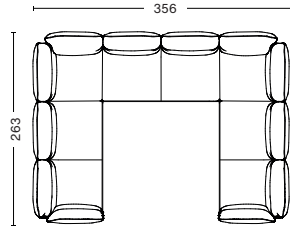

**DOUBLE CORNER**  
 WIDTH 356 CM | 140.21"  
 DEPTH 263 CM | 103.54"  
 HEIGHT 93,5 CM | 36.81"  
 SEAT HEIGHT 42 CM | 16.53"  
 SEAT DEPTH 63,5 CM | 25"

**DIMENSIONS & COMBINATIONS | CYLINDRICAL ARMREST**