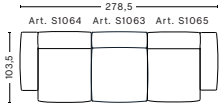

COMBINATIONS

3 SEATER COMBINATION 1 LOW ARMREST

DIMENSIONS

W278,5 x D103,5 x H67 cm
Seat H37 cm