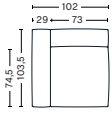

MODULES

S1062 | NARROW | LEFT END

DIMENSIONS

W102 x D103,5 x H67 cm
Seat H37 cm
Armrest W29 x H67 cm
Foam option