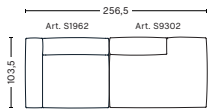

2,5 SEATER COMBINATION 2 | LEFT ARMREST

DIMENSIONS

W256,5 x D103,5 x H67 cm
Seat H37 cm