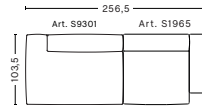

2,5 SEATER COMBINATION 2 LOW ARMREST | RIGHT

DIMENSIONS

W256,5 x D103,5 x H67 cm
Seat H37 cm