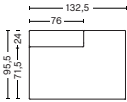

9302 | LOUNGE | LEFT END*

DIMENSIONS

W132,5 x D95,5 x H67 cm
Seat H40 cm
Backrest W24 cm
Not available in leather
Foam option