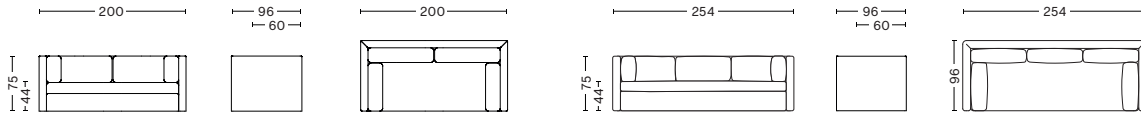

### DIMENSIONS

**HACKNEY 2 SEATER**  
WIDTH 200 CM | 78.74"  
DEPTH 96 CM | 37.8"  
HEIGHT 75 CM | 29.53"  
SEAT HEIGHT 44 CM | 17.32"

**HACKNEY 3 SEATER**  
WIDTH 254 CM | 100"  
DEPTH 96 CM | 37.8"  
HEIGHT 75 CM | 29.53"  
SEAT HEIGHT 44 CM | 17.32"