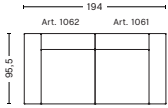

COMBINATIONS

2 SEATER COMBINATION 1

DIMENSIONS

W194 x D95,5 x H67 cm
Seat H40 cm