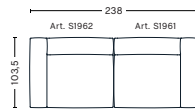

2,5 SEATER COMBINATION 1

DIMENSIONS

W238 x D103,5 x H67 cm
Seat H37 cm