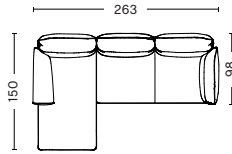

**DIMENSIONS & COMBINATIONS | MIX ARMREST**

3 SEATER CHAISE LONGUE RIGHT  
WIDTH 263 CM | 103.54"  
DEPTH 98/150 CM | 38.58"/59.05"  
HEIGHT 93,5 CM | 36.81"  
SEAT HEIGHT 42 CM | 16.53"  
SEAT DEPTH 63,5 CM | 25"