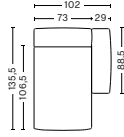

S8165 | LOW ARMREST | CHAISE LONGUE SHORT | NARROW | RIGHT END*

DIMENSIONS

W102 x D135,5 x H67 cm
Seat H37 cm
Armrest W29 x H57 cm
Foam option