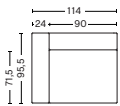

1962 | WIDE | LEFT END

DIMENSIONS

W114 x D95,5 x H67 cm
Seat H40 cm
Armrest W24 cm
Foam option