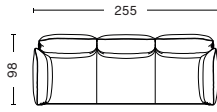

### FABRIC & LEATHER UPHOLSTERY

Please see our Fabric Overview for approved standard fabrics.

[LINK TO OVERVIEW](#)

**DIMENSIONS & COMBINATIONS | RECLINING ARMREST**

**2 SEATER**  
 WIDTH 176 CM | 69.29"  
 DEPTH 98 CM | 38.58"  
 HEIGHT 93,5 CM | 36.81"  
 SEAT HEIGHT 42 CM | 16.53"  
 SEAT DEPTH 63,5 CM | 25"