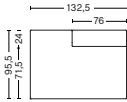

9301 | LOUNGE | RIGHT END*

DIMENSIONS

W132,5 x D95,5 x H67 cm
Seat H40 cm
Backrest W24 cm
Not available in leather
Foam option

*Please contact our sales department if connecting two chaise longue modules

FABRIC GROUPS

1 | Surface by HAY, Remix, Linara, Random Fade, Mode, Metaphor, Lint, Swarm, Atlas 2 | Steelcut, Steelcut Trio, Melange Nap, Lola, Olavi by HAY, Flamiber, Fairway, Linen Grid 3 | Compound, Divina, Divina Melange, Divina MD, Fiord, Ruskin, Roden, DOT 1682, Re-wool 4 | Hallingdal, Canvas, Lila, Raas, Bolgheri 5 | Sierra, Balder, Harald 6 | Sense, Vidar, Nevada, California, Coda