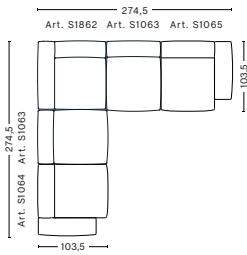

COMBINATIONS

CORNER COMBINATION 1 LOW ARMREST | LEFT

DIMENSIONS

W274,5 x D274,5 x H67 cm
Seat H37 cm