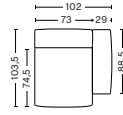

**DIMENSIONS**

W102 x D103,5 x H67 cm  
 Seat H37 cm  
 Armrest W29 x H57 cm  
 Foam option

**S1063 | NARROW | MIDDLE**

**DIMENSIONS**

W74,5 x D103,5 x H67 cm  
 Seat H37 cm  
 Foam option

**S1964 | LOW ARMREST | WIDE | LEFT END**