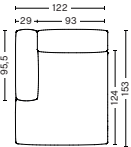

**DIMENSIONS**

W102 x D103,5 x H67 cm  
 Seat H37 cm  
 Armrest W29 x H67 cm  
 Foam option

**S1063 | NARROW | MIDDLE**

**DIMENSIONS**

W74,5 x D103,5 x H67 cm  
 Seat H37 cm  
 Foam option

**S1962 | WIDE | LEFT END**

**S1963 | WIDE | MIDDLE**

**DIMENSIONS**

W91,5 x D103,5 x H67 cm  
 Seat H37 cm  
 Foam option

**S1862 | CORNER | LEFT END**

**DIMENSIONS**

W98 x D98 x H67 cm  
 Seat H37 cm  
 Armrest W29 x H67 cm  
 Foam option

**DIMENSIONS**

W102 x D135,5 x H67 cm  
 Seat H37 cm  
 Armrest W29 x H67 cm  
 Foam option

**S8262 | CHAISE LONGUE SHORT | | WIDE | LEFT END\***

**DIMENSIONS**

W119 x D135,5 x H67 cm  
 Seat H37 cm  
 Backrest W24 cm  
 Foam option

**S8261 | CHAISE LONGUE SHORT | | WIDE | RIGHT END\***

**DIMENSIONS**

W119 x D135,5 x H67 cm  
 Seat H37 cm  
 Backrest W24 cm  
 Foam option

**S7262 | CHAISE LONGUE LONG | WIDE | LEFT END\***

**DIMENSIONS**