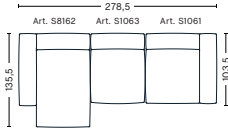

COMBINATIONS

3 SEATER COMBINATION 9 | LEFT ARMREST

DIMENSIONS

W278,5 x D135,5 x H67 cm
Seat H37 cm