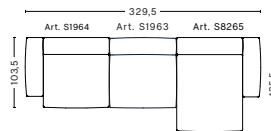

3 SEATER COMBINATION 11 LOW ARMREST | RIGHT

DIMENSIONS

W329,5 x D135,5 x H67 cm
Seat H37 cm

FABRIC GROUPS

1 | Linara, Random Fade, Mode, Metaphor, Lint, Swarm, Atlas 2 | Steelcut, Steelcut Trio, Melange Nap, Lola, Olavi by HAY, Flamiber, Fairway, Lind 3 | Divina, Divina Melange, Divina MD, Ruskin, Roden, DOT 1682, Re-wool 4 | Hallingdal, Lila, Raas, Bolgheri 5 | Sierra, Balder 6 | Sense, Vidar, Nevada, California, Coda