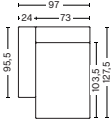

MODULES

8162 | CHAISE LONGUE SHORT | NARROW | LEFT END*

DIMENSIONS

W97 x D127,5 x H67 cm
Seat H40 cm
Armrest W24 cm
Not available in leather
Foam option