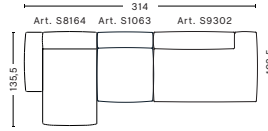

3 SEATER COMBINATION 3 LOW ARMREST | LEFT

DIMENSIONS

W314 x D135,5 x H67 cm
Seat H37 cm