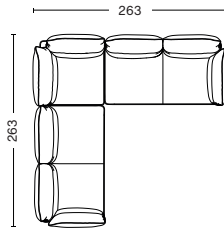

CORNER
WIDTH 263 CM | 103.54"
DEPTH 263 CM | 103.54"
HEIGHT 93,5 CM | 36.81"
SEAT HEIGHT 42 CM | 16.53"
SEAT DEPTH 63,5 CM | 25"