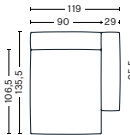

**DIMENSIONS**

W102 x D135,5 x H67 cm  
 Seat H37 cm  
 Armrest W29 x H67 cm  
 Foam option

**S8262 | CHAISE LONGUE SHORT | | WIDE | LEFT END\***

**DIMENSIONS**

W119 x D135,5 x H67 cm  
 Seat H37 cm  
 Backrest W24 cm  
 Foam option

**S8261 | CHAISE LONGUE SHORT | | WIDE | RIGHT END\***

**DIMENSIONS**

W119 x D135,5 x H67 cm  
 Seat H37 cm  
 Backrest W24 cm  
 Foam option

**S7262 | CHAISE LONGUE LONG | WIDE | LEFT END\***

**DIMENSIONS**