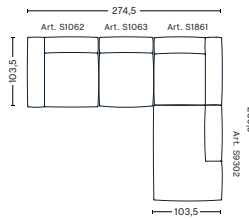

CORNER COMBINATION 2 | RIGHT

DIMENSIONS

W274,5 x D235,5 x H67 cm
Seat H37 cm

FABRIC GROUPS

1 | Linara, Random Fade, Mode, Metaphor, Lint, Swarm, Atlas 2 | Steelcut, Steelcut Trio, Melange Nap, Lola, Olavi by HAY, Flamiber, Fairway, Linen Grid 3 | Divina, Divina Melange, Divina MD, Ruskin, Roden, DOT 1682, Re-wool 4 | Hallingdal, Lila, Raas, Bolgheri 5 | Sierra, Balder 6 | Sense, Vidar, Nevada, California, Coda