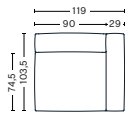

S1961 | WIDE | RIGHT END

DIMENSIONS

W119 x D103,5 x H67 cm
Seat H37 cm
Armrest W29 x H67 cm
Foam option