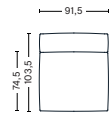

**DIMENSIONS**

W102 x D103,5 x H67 cm  
 Seat H37 cm  
 Armrest W29 x H67 cm  
 Foam option

**S1063 | NARROW | MIDDLE**

**DIMENSIONS**

W74,5 x D103,5 x H67 cm  
 Seat H37 cm  
 Foam option

**S1962 | WIDE | LEFT END**

**DIMENSIONS**

W119 x D103,5 x H67 cm  
 Seat H37 cm  
 Armrest W29 x H67 cm  
 Foam option

**S1961 | WIDE | RIGHT END**

**DIMENSIONS**

W119 x D103,5 x H67 cm  
 Seat H37 cm  
 Armrest W29 x H67 cm  
 Foam option

**S1963 | WIDE | MIDDLE**

**DIMENSIONS**

W91,5 x D103,5 x H67 cm  
 Seat H37 cm  
 Foam option

**S1862 | CORNER | LEFT END**

**DIMENSIONS**

W98 x D98 x H67 cm  
 Seat H37 cm  
 Armrest W29 x H67 cm  
 Foam option