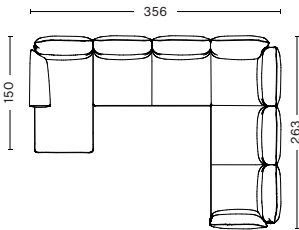

CORNER CHAISE LONGUE LEFT
WIDTH 356 CM | 140.21"
DEPTH 263/150 CM | 103.54"/59.05"
HEIGHT 93,5 CM | 36.81"
SEAT HEIGHT 42 CM | 16.53"
SEAT DEPTH 63,5 CM | 25"