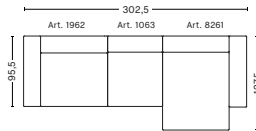

3 SEATER COMBINATION 10 | RIGHT ARMREST

DIMENSIONS

W302,5 x D127,5 x H67 cm
Seat H40 cm
Not available in leather