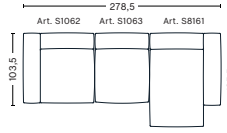

3 SEATER COMBINATION 9 | RIGHT ARMREST

DIMENSIONS

W278,5 x D135,5 x H67 cm
Seat H37 cm