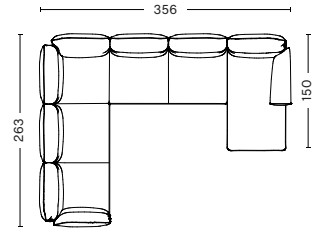

CORNER CHAISE LONGUE RIGHT
WIDTH 356 CM | 140.21"
DEPTH 263/150 CM | 103.54"/59.05"
HEIGHT 93,5 CM | 36.81"
SEAT HEIGHT 42 CM | 16.53"
SEAT DEPTH 63,5 CM | 25"