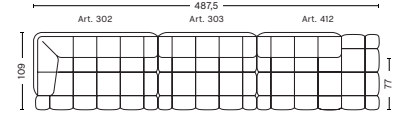

COMBINATION 15 | LEFT

DIMENSIONS

W487,5 x D109 x H72 cm
Seat H41 cm
Seat D77 cm