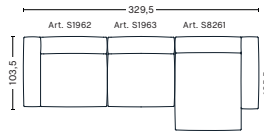

3 SEATER COMBINATION 11 | RIGHT ARMREST

DIMENSIONS

W329,5 x D135,5 x H67 cm
Seat H37 cm

FABRIC GROUPS

1 | Linara, Random Fade, Mode, Metaphor, Lint, Swarm, Atlas 2 | Steelcut, Steelcut Trio, Melange Nap, Lola, Olavi by HAY, Flamiber, Fairway, Linen Grid 3 | Divina, Divina Melange, Divina MD, Ruskin, Roden, DOT 1682, Re-wool 4 | Hallingdal, Lila, Raas, Bolgheri 5 | Sierra, Balder 6 | Sense, Vidar, Nevada, California, Coda