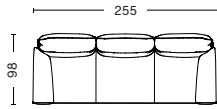

3 SEATER
WIDTH 255 CM | 100.39"
DEPTH 98 CM | 38.58"
HEIGHT 93,5 CM | 36.81"
SEAT HEIGHT 42 CM | 16.53"
SEAT DEPTH 63,5 CM | 25"