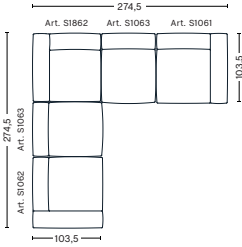

COMBINATIONS

CORNER COMBINATION 1 | LEFT

DIMENSIONS

W274,5 x D274,5 x H67 cm
Seat H37 cm