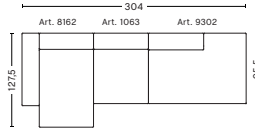

3 SEATER COMBINATION 3 | LEFT ARMREST

DIMENSIONS

W304 x D127,5 x H67 cm
Seat H40 cm
Not available in leather