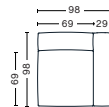

S1861 | CORNER | RIGHT END

DIMENSIONS

W98 x D98 x H67 cm
Seat H37 cm
Armrest W29 x H57 cm
Foam option

*Please contact our sales department if connecting two chaise longue modules

FABRIC GROUPS

1 | Linara, Random Fade, Mode, Metaphor, Lint, Swarm, Atlas 2 | Steelcut, Steelcut Trio, Melange Nap, Lola, Olavi by HAY, Flamiber, Fairway, Lind 3 | Divina, Divina Melange, Divina MD, Ruskin, Roden, DOT 1682, Re-wool 4 | Hallingdal, Lila, Raas, Bolgheri 5 | Sierra, Balder 6 | Sense, Vidar, Nevada, California, Coda