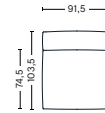

S1963 | WIDE | MIDDLE

DIMENSIONS

W91,5 x D103,5 x H67 cm
Seat H37 cm
Foam option