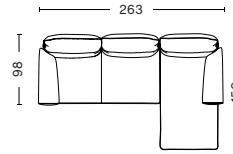

3 SEATER CHAISE LONGUE RIGHT
WIDTH 263 CM | 103.54"
DEPTH 98/150 CM | 38.58"/59.05"
HEIGHT 93,5 CM | 36.81"
SEAT HEIGHT 42 CM | 16.53"
SEAT DEPTH 63,5 CM | 25"