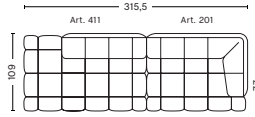

- QUILTON SUGGESTED COMBINATIONS -

**COMBINATION 10 | LEFT**

**DIMENSIONS**

W315,5 x D109 x H72 cm  
 Seat H41 cm  
 Seat D77 cm

**COMBINATION 10 | RIGHT**

**DIMENSIONS**

W315,5 x D109 x H72 cm  
 Seat H41 cm  
 Seat D77 cm