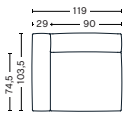

**DIMENSIONS**

W102 x D103,5 x H67 cm  
 Seat H37 cm  
 Armrest W29 x H67 cm  
 Foam option

**S1063 | NARROW | MIDDLE**

**DIMENSIONS**

W74,5 x D103,5 x H67 cm  
 Seat H37 cm  
 Foam option

**S1962 | WIDE | LEFT END**