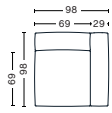

S1861 | CORNER | RIGHT END

DIMENSIONS

W98 x D98 x H67 cm
Seat H37 cm
Armrest W29 x H67 cm
Foam option

Foam option

FABRIC GROUPS

1 | Linara, Random Fade, Mode, Metaphor, Lint, Swarm, Atlas 2 | Steelcut, Steelcut Trio, Melange Nap, Lola, Olavi by HAY, Flamiber, Fairway, Linen Grid 3 | Divina, Divina Melange, Divina MD, Ruskin, Roden, DOT 1682, Re-wool 4 | Hallingdal, Lila, Raas, Bolgheri 5 | Sierra, Balder 6 | Sense, Vidar, Nevada, California, Coda