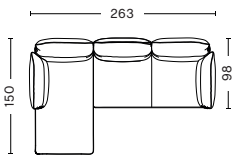

3 SEATER CHAISE LONGUE LEFT
WIDTH 263 CM | 103.54"
DEPTH 98/150 CM | 38.58"/59.1"
HEIGHT 93,5 CM | 36.81"
SEAT HEIGHT 42 CM | 16.53"
SEAT DEPTH 63,5 CM | 25"