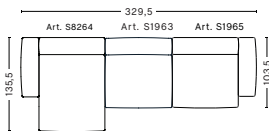

3 SEATER COMBINATION 11 LOW ARMREST | LEFT

DIMENSIONS

W329,5 x D135,5 x H67 cm
Seat H37 cm