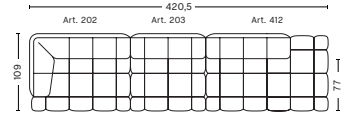

COMBINATION 11 | LEFT

DIMENSIONS

W420,5 x D109 x H72 cm
Seat H41 cm
Seat D77 cm