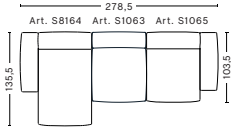

COMBINATIONS

3 SEATER COMBINATION 9 LOW ARMREST | LEFT

DIMENSIONS

W278,5 x D135,5 x H67 cm
Seat H37 cm