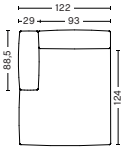

S7264 | LOW ARMREST | CHAISE LONGUE LONG | LEFT END*

DIMENSIONS

W122 x D153 x H67 cm
Seat H37 cm
Armrest W29 x H57 cm
Foam option