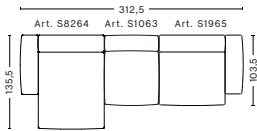

3 SEATER COMBINATION 10 LOW ARMREST | LEFT

DIMENSIONS

W312,5 x D135,5 x H67 cm
Seat H37 cm