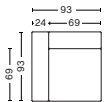

1862 | CORNER | LEFT END

DIMENSIONS

W93 x D93 x H67 cm
Seat H40 cm
Armrest W24 cm
Foam option