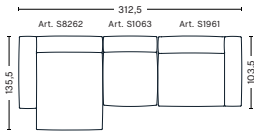

3 SEATER COMBINATION 10 | LEFT ARMREST

DIMENSIONS

W312,5 x D135,5 x H67 cm
Seat H37 cm