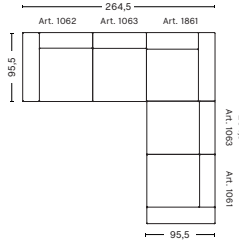

CORNER COMBINATION 1 | RIGHT

DIMENSIONS

W264,5 x D264,5 x H67 cm
Seat H40 cm