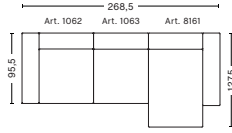

3 SEATER COMBINATION 9 | RIGHT ARMREST

DIMENSIONS

W268,5 x D127,5 x H67 cm
Seat H40 cm
Not available in leather