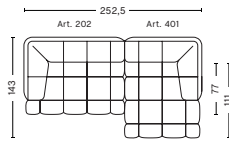

- QUILTON SUGGESTED COMBINATIONS -

**COMBINATION 19 | LEFT**

**DIMENSIONS**

W252,5 x D143 x H72 cm  
 Seat H41 cm  
 Seat D77 cm

**COMBINATION 19 | RIGHT**

**DIMENSIONS**

W252,5 x D143 x H72 cm  
 Seat H41 cm  
 Seat D77 cm