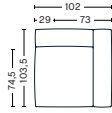

**DIMENSIONS**

W102 x D103,5 x H67 cm  
 Seat H37 cm  
 Armrest W29 x H67 cm  
 Foam option

**S1063 | NARROW | MIDDLE**

**DIMENSIONS**

W74,5 x D103,5 x H67 cm  
 Seat H37 cm  
 Foam option

**S1962 | WIDE | LEFT END**