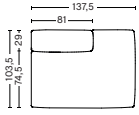

MODULES

S9302 | LOUNGE | LEFT BACKREST*

DIMENSIONS

W137,5 x D103,5 x H67 cm

Seat H37 cm

Foam option