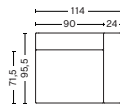

1961 | WIDE | RIGHT END

DIMENSIONS

W114 x D95,5 x H67 cm
Seat H40 cm
Armrest W24 cm
Foam option