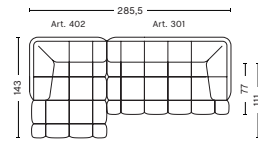

COMBINATION 20 | LEFT

DIMENSIONS

W285,5 x D143 x H72 cm
Seat H41 cm
Seat D77 cm