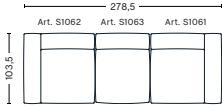

COMBINATIONS

3 SEATER COMBINATION 1

DIMENSIONS

W278,5 x D103,5 x H67 cm
Seat H37 cm