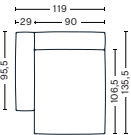

**DIMENSIONS**

W102 x D103,5 x H67 cm  
 Seat H37 cm  
 Armrest W29 x H67 cm  
 Foam option

**S1063 | NARROW | MIDDLE**

**DIMENSIONS**

W74,5 x D103,5 x H67 cm  
 Seat H37 cm  
 Foam option

**S1962 | WIDE | LEFT END**

**S1963 | WIDE | MIDDLE**

**DIMENSIONS**

W91,5 x D103,5 x H67 cm  
 Seat H37 cm  
 Foam option

**S1862 | CORNER | LEFT END**

**DIMENSIONS**

W98 x D98 x H67 cm  
 Seat H37 cm  
 Armrest W29 x H67 cm  
 Foam option

## MODULES

**S8162 | CHAISE LONGUE SHORT | NARROW | LEFT END\***

**DIMENSIONS**

W102 x D135,5 x H67 cm  
 Seat H37 cm  
 Armrest W29 x H67 cm  
 Foam option

**S8161 | CHAISE LONGUE SHORT | NARROW | RIGHT END\***

**DIMENSIONS**

W102 x D135,5 x H67 cm  
 Seat H37 cm  
 Armrest W29 x H67 cm  
 Foam option

**S8262 | CHAISE LONGUE SHORT | | WIDE | LEFT END\***

**DIMENSIONS**

W119 x D135,5 x H67 cm  
 Seat H37 cm  
 Backrest W24 cm  
 Foam option