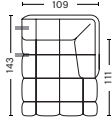

**ONLY IN COMBINATION WITH OTHER MODULES**

**402 | CHAISE LONGUE | LEFT BACKREST**

**DIMENSIONS**

W109 x D143 x H72 cm  
Seat H41 cm  
Seat D77 cm

**401 | CHAISE LONGUE | RIGHT BACKREST**

**DIMENSIONS**

W109 x D143 x H72 cm  
Seat H41 cm  
Seat D77 cm