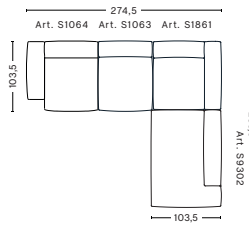

CORNER COMBINATION 2 LOW ARMREST | RIGHT

DIMENSIONS

W274,5 x D235,5 x H67 cm
Seat H37 cm

FABRIC GROUPS

1 | Linara, Random Fade, Mode, Metaphor, Lint, Swarm, Atlas 2 | Steelcut, Steelcut Trio, Melange Nap, Lola, Olavi by HAY, Flamiber, Fairway, Lind 3 | Divina, Divina Melange, Divina MD, Ruskin, Roden, DOT 1682, Re-wool 4 | Hallingdal, Lila, Raas, Bolgheri 5 | Sierra, Balder 6 | Sense, Vidar, Nevada, California, Coda