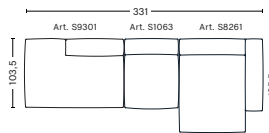

3 SEATER COMBINATION 4 | RIGHT ARMREST

DIMENSIONS

W331 x D135,5 x H67 cm
Seat H37 cm