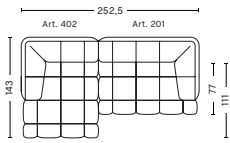

- QUILTON SUGGESTED COMBINATIONS -

COMBINATION 19 | LEFT

DIMENSIONS

W252,5 x D143 x H72 cm
Seat H41 cm
Seat D77 cm