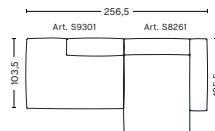

2,5 SEATER COMBINATION 3 | RIGHT ARMREST

DIMENSIONS

W256,5 x D135,5 x H67 cm
Seat H37 cm

FABRIC GROUPS

1 | Linara, Random Fade, Mode, Metaphor, Lint, Swarm, Atlas 2 | Steelcut, Steelcut Trio, Melange Nap, Lola, Olavi by HAY, Flamiber, Fairway, Linen Grid 3 | Divina, Divina Melange, Divina MD, Ruskin, Roden, DOT 1682, Re-wool 4 | Hallingdal, Lila, Raas, Bolgheri 5 | Sierra, Balder 6 | Sense, Vidar, Nevada, California, Coda