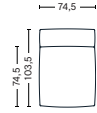

**DIMENSIONS**

W102 x D103,5 x H67 cm  
 Seat H37 cm  
 Armrest W29 x H67 cm  
 Foam option

**S1063 | NARROW | MIDDLE**

**DIMENSIONS**

W74,5 x D103,5 x H67 cm  
 Seat H37 cm  
 Foam option

**S1962 | WIDE | LEFT END**