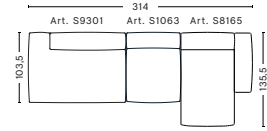

3 SEATER COMBINATION 3 LOW ARMREST | RIGHT

DIMENSIONS

W314 x D135,5 x H67 cm
Seat H37 cm