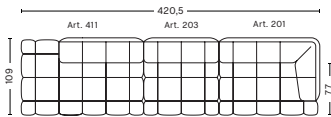

COMBINATION 11 | RIGHT

DIMENSIONS

W420,5 x D109 x H72 cm
Seat H41 cm
Seat D77 cm