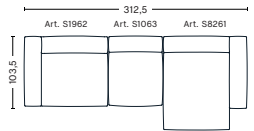

3 SEATER COMBINATION 10 | RIGHT ARMREST

DIMENSIONS

W312,5 x D135,5 x H67 cm
Seat H37 cm