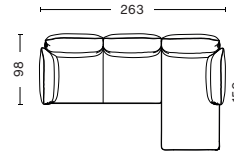

3 SEATER CHAISE LONGUE RIGHT
WIDTH 263 CM | 103.54"
DEPTH 98/150 CM | 38.58"/59.1"
HEIGHT 93,5 CM | 36.81"
SEAT HEIGHT 42 CM | 16.53"
SEAT DEPTH 63,5 CM | 25"