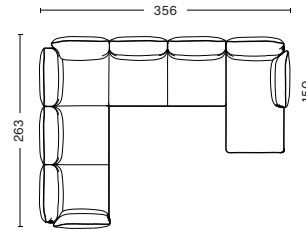

CORNER CHAISE LONGUE RIGHT
WIDTH 356 CM | 140.21"
DEPTH 263/150 CM | 103.54"/59.1"
HEIGHT 93,5 CM | 36.81"
SEAT HEIGHT 42 CM | 16.53"
SEAT DEPTH 63,5 CM | 25"