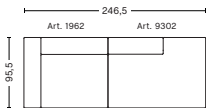

2,5 SEATER COMBINATION 2 | LEFT ARMREST

DIMENSIONS

W246,5 x D95,5 x H67 cm
Seat H40 cm
Not available in leather