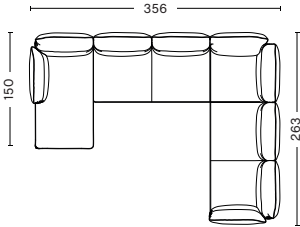

CORNER CHAISE LONGUE LEFT
WIDTH 356 CM | 140.21"
DEPTH 263/150 CM | 103.54"/59.1"
HEIGHT 93,5 CM | 36.81"
SEAT HEIGHT 42 CM | 16.53"
SEAT DEPTH 63,5 CM | 25"