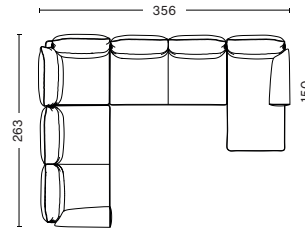

CORNER CHAISE LONGUE RIGHT
WIDTH 356 CM | 140.21"
DEPTH 263/150 CM | 103.54"/59.05"
HEIGHT 93,5 CM | 36.81"
SEAT HEIGHT 42 CM | 16.53"
SEAT DEPTH 63,5 CM | 25"