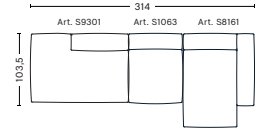

3 SEATER COMBINATION 3 | RIGHT ARMREST

DIMENSIONS

W314 x D135,5 x H67 cm
Seat H37 cm