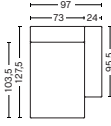

8161 | CHAISE LONGUE SHORT | NARROW | RIGHT END*

DIMENSIONS

W97 x D127,5 x H67 cm
Seat H40 cm
Armrest W24 cm
Not available in leather
Foam option