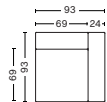

1861 | CORNER | RIGHT END

DIMENSIONS

W93 x D93 x H67 cm
Seat H40 cm
Armrest W24 cm
Foam option

FABRIC GROUPS

1 | Surface by HAY, Remix, Linara, Random Fade, Mode, Metaphor, Lint, Swarm, Atlas 2 | Steelcut, Steelcut Trio, Melange Nap, Lola, Olavi by HAY, Flamiber, Fairway, Linen Grid 3 | Compound, Divina, Divina Melange, Divina MD, Fiord, Ruskin, Roden, DOT 1682, Re-wool 4 | Hallingdal, Canvas, Lila, Raas, Bolgheri 5 | Sierra, Balder, Harald 6 | Sense, Vidar, Nevada, California, Coda