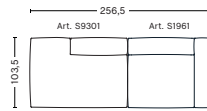

2,5 SEATER COMBINATION 2 | RIGHT ARMREST

DIMENSIONS

W256,5 x D103,5 x H67 cm
Seat H37 cm