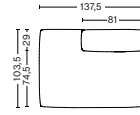

S9301 | LOUNGE | RIGHT BACKREST*

DIMENSIONS

W137,5 x D103,5 x H67 cm
Seat H37 cm
Backrest W29 cm
Foam option