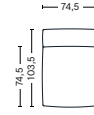

**DIMENSIONS**

W102 x D103,5 x H67 cm  
 Seat H37 cm  
 Armrest W29 x H57 cm  
 Foam option

**S1063 | NARROW | MIDDLE**

**DIMENSIONS**

W74,5 x D103,5 x H67 cm  
 Seat H37 cm  
 Foam option

**S1964 | LOW ARMREST | WIDE | LEFT END**