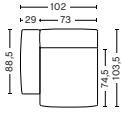

MODULES

S1064 | LOW ARMREST | NARROW | LEFT END

DIMENSIONS

W102 x D103,5 x H67 cm
Seat H37 cm
Armrest W29 x H57 cm
Foam option