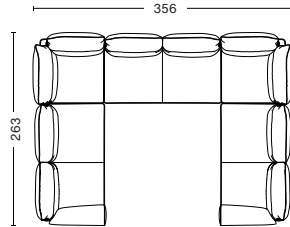

DOUBLE CORNER
WIDTH 356 CM | 140.21"
DEPTH 263 CM | 103.54"
HEIGHT 93,5 CM | 36.81"
SEAT HEIGHT 42 CM | 16.53"
SEAT DEPTH 63,5 CM | 25"