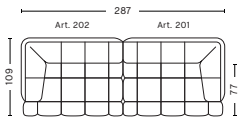

- QUILTON SUGGESTED COMBINATIONS -

COMBINATION 1

DIMENSIONS

W287 x D109 x H72 cm
Seat H41 cm
Seat D77 cm