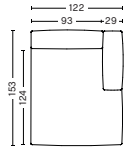

S7265 | LOW ARMREST | CHAISE LONGUE LONG | RIGHT END*

DIMENSIONS

W122 x D153 x H67 cm
Seat H37 cm
Armrest W29 x H57 cm
Foam option

*Please contact our sales department if connecting two chaise longue modules

FABRIC GROUPS

1 | Linara, Random Fade, Mode, Metaphor, Lint, Swarm, Atlas 2 | Steelcut, Steelcut Trio, Melange Nap, Lola, Olavi by HAY, Flamiber, Fairway, Lind 3 | Divina, Divina Melange, Divina MD, Ruskin, Roden, DOT 1682, Re-wool 4 | Hallingdal, Lila, Raas, Bolgheri 5 | Sierra, Balder 6 | Sense, Vidar, Nevada, California, Coda