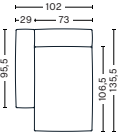

MODULES

S8162 | CHAISE LONGUE SHORT | NARROW | LEFT END*

DIMENSIONS

W102 x D135,5 x H67 cm
Seat H37 cm
Armrest W29 x H67 cm
Foam option