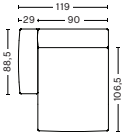

S8264 | LOW ARMREST | CHAISE LONGUE SHORT | WIDE | LEFT END*

DIMENSIONS

W119 x D135,5 x H67 cm
Seat H37 cm
Armrest W29 x H57 cm
Foam option