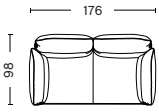

DIMENSIONS & COMBINATIONS | RECLINING ARMREST

2 SEATER
WIDTH 176 CM | 69.29"
DEPTH 98 CM | 38.58"
HEIGHT 93,5 CM | 36.81"
SEAT HEIGHT 42 CM | 16.53"
SEAT DEPTH 63,5 CM | 25"