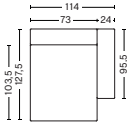

8261 | CHAISE LONGUE SHORT | WIDE | RIGHT END*

DIMENSIONS

W114 x D127,5 x H67 cm
Seat H40 cm
Armrest W24 cm
Not available in leather
Foam option