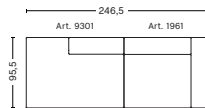

2,5 SEATER COMBINATION 2 | RIGHT ARMREST

DIMENSIONS

W246,5 x D95,5 x H67 cm
Seat H40 cm
Not available in leather