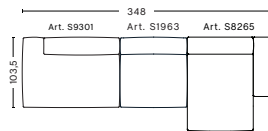

3 SEATER COMBINATION 5 LOW ARMREST | RIGHT

DIMENSIONS

W348 x D135,5 x H67 cm
Seat H37 cm

FABRIC GROUPS

1 | Linara, Random Fade, Mode, Metaphor, Lint, Swarm, Atlas 2 | Steelcut, Steelcut Trio, Melange Nap, Lola, Olavi by HAY, Flamiber, Fairway, Lind 3 | Divina, Divina Melange, Divina MD, Ruskin, Roden, DOT 1682, Re-wool 4 | Hallingdal, Lila, Raas, Bolgheri 5 | Sierra, Balder 6 | Sense, Vidar, Nevada, California, Coda