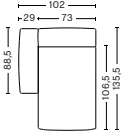

MODULES

S8164 | LOW ARMREST | CHAISE LONGUE SHORT | NARROW | LEFT END*

DIMENSIONS

W102 x D135,5 x H67 cm
Seat H37 cm
Armrest W29 x H57 cm
Foam option