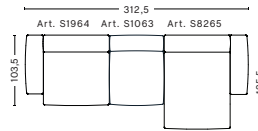

3 SEATER COMBINATION 10 LOW ARMREST | RIGHT

DIMENSIONS

W312,5 x D135,5 x H67 cm
Seat H37 cm