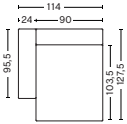

8262 | CHAISE LONGUE SHORT | WIDE | LEFT END*

DIMENSIONS

W114 x D127,5 x H67 cm
Seat H40 cm
Armrest W24 cm
Not available in leather
Foam option