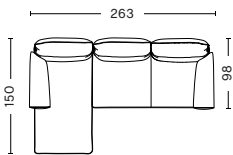

3 SEATER CHAISE LONGUE LEFT
WIDTH 263 CM | 103.54"
DEPTH 98/150 CM | 38.58"/59.05"
HEIGHT 93,5 CM | 36.81"
SEAT HEIGHT 42 CM | 16.53"
SEAT DEPTH 63,5 CM | 25"