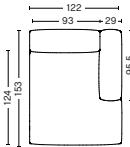

**DIMENSIONS**

W102 x D103,5 x H67 cm  
 Seat H37 cm  
 Armrest W29 x H67 cm  
 Foam option

**S1063 | NARROW | MIDDLE**

**DIMENSIONS**

W74,5 x D103,5 x H67 cm  
 Seat H37 cm  
 Foam option

**S1962 | WIDE | LEFT END**

**DIMENSIONS**

W102 x D135,5 x H67 cm  
 Seat H37 cm  
 Armrest W29 x H67 cm  
 Foam option

**S8262 | CHAISE LONGUE SHORT | | WIDE | LEFT END\***

**DIMENSIONS**

W119 x D135,5 x H67 cm  
 Seat H37 cm  
 Backrest W24 cm  
 Foam option

**S8261 | CHAISE LONGUE SHORT | | WIDE | RIGHT END\***

**DIMENSIONS**

W119 x D135,5 x H67 cm  
 Seat H37 cm  
 Backrest W24 cm  
 Foam option

**S7262 | CHAISE LONGUE LONG | WIDE | LEFT END\***

**DIMENSIONS**

W122 x D153 x H67 cm  
 Seat H37 cm  
 Armrest W29 x H67 cm  
 Foam option

**S7261 | CHAISE LONGUE LONG | WIDE | RIGHT END\***

**DIMENSIONS**

W122 x D153 x H67 cm  
 Seat H37 cm  
 Armrest W29 x H67 cm  
 Foam option