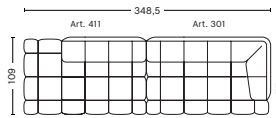

COMBINATION 13 | RIGHT

DIMENSIONS

W348,5 x D109 x H72 cm
Seat H41 cm
Seat D77 cm

FABRIC GROUPS

1 | Remix, Linara, Random Fade, Mode, Metaphor, Lint, Swarm, Atlas 2 | Steelcut, Steelcut Trio, Melange Nap, Olavi by HAY, Flamiber, Fairway 3 | Divina, Divina Melange, Divina MD, Fiord, Ruskin, Roden, DOT 1682, Re-wool 4 | Hallingdal, Canvas, Lila, Raas, Bolgheri 5 | Sierra, Balder 6 | Sense, Vidar, Nevada, California, Coda