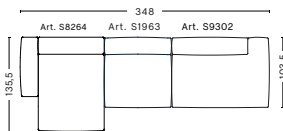

3 SEATER COMBINATION 5 LOW ARMREST | LEFT

DIMENSIONS

W348 x D135,5 x H67 cm
Seat H37 cm