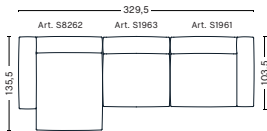

3 SEATER COMBINATION 11 | LEFT ARMREST

DIMENSIONS

W312,5 x D135,5 x H67 cm
Seat H37 cm