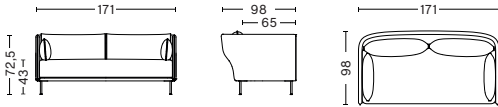

SILHOUETTE SOFA

DESIGN BY GAMFRATESI, 2017

GamFratesi's Silhouette Sofa series is characterised by the smooth curve of the sofa's back, which seamlessly combines a strong character with a simple, organic expression. With an angular front view and defining piping details, the sofa appears compact and economical with space, yet light and spacious and offers generous seating. The family comprises sofas in different sizes and heights, with legs available in steel or solid wood and a number of selected textiles to choose from. The different configurations and strong structural language make the sofa a natural choice for defining space and creating intimacy in large and small areas in private and public contexts.

HIGHLIGHTS

- Modern 2- and 3-seater sofa series with organic expression offering low-and high back options.
- The high back works particularly well in creating defined or intimate areas in offices/open spaces.
- Available in a variety of fabrics and leathers.
- Suitable for a wide variety of private and public environments.
- Qualified for contract use.

DIMENSIONS

SILHOUETTE SOFA 2 SEATER

WIDTH 171 CM | 67.32"
DEPTH 98 CM | 38.58"
HEIGHT 72,5 CM | 28.55"
SEAT HEIGHT 43 CM | 16.93"
SEAT DEPTH 65 CM | 25.59"