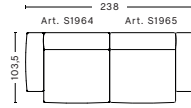

2,5 SEATER COMBINATION 1 LOW ARMREST

DIMENSIONS

W238 x D103,5 x H67 cm
Seat H37 cm