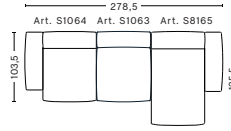

3 SEATER COMBINATION 9 LOW ARMREST | RIGHT

DIMENSIONS

W278,5 x D135,5 x H67 cm
Seat H37 cm