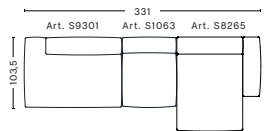

3 SEATER COMBINATION 4 LOW ARMREST | RIGHT

DIMENSIONS

W331 x D135,5 x H67 cm
Seat H37 cm