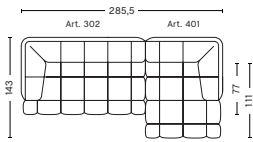

COMBINATION 20 | RIGHT

DIMENSIONS

W285,5 x D143 x H72 cm
Seat H41 cm
Seat D77 cm