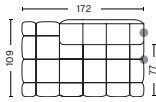

411 | CHAISE LONGUE | RIGHT BACKREST

DIMENSIONS

W172 x D109 x H72 cm
Seat H41 cm
Seat D77 cm