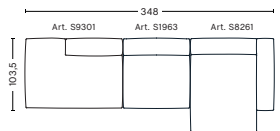

3 SEATER COMBINATION 5 | RIGHT ARMREST

DIMENSIONS

W348 x D135,5 x H67 cm
Seat H37 cm

FABRIC GROUPS

1 | Linara, Random Fade, Mode, Metaphor, Lint, Swarm, Atlas 2 | Steelcut, Steelcut Trio, Melange Nap, Lola, Olavi by HAY, Flamiber, Fairway, Linen Grid 3 | Divina, Divina Melange, Divina MD, Ruskin, Roden, DOT 1682, Re-wool 4 | Hallingdal, Lila, Raas, Bolgheri 5 | Sierra, Balder 6 | Sense, Vidar, Nevada, California, Coda