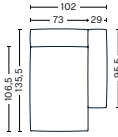

**S1963 | WIDE | MIDDLE**

**DIMENSIONS**

W91,5 x D103,5 x H67 cm  
 Seat H37 cm  
 Foam option

**S1862 | CORNER | LEFT END**

**DIMENSIONS**

W98 x D98 x H67 cm  
 Seat H37 cm  
 Armrest W29 x H67 cm  
 Foam option

## MODULES

**S8162 | CHAISE LONGUE SHORT | NARROW | LEFT END\***

**DIMENSIONS**

W102 x D135,5 x H67 cm  
 Seat H37 cm  
 Armrest W29 x H67 cm  
 Foam option

**S8161 | CHAISE LONGUE SHORT | NARROW | RIGHT END\***

**DIMENSIONS**

W102 x D135,5 x H67 cm  
 Seat H37 cm  
 Armrest W29 x H67 cm  
 Foam option

**S8262 | CHAISE LONGUE SHORT | | WIDE | LEFT END\***

**DIMENSIONS**

W119 x D135,5 x H67 cm  
 Seat H37 cm  
 Backrest W24 cm  
 Foam option