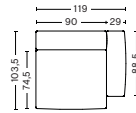

S1965 | LOW ARMREST | WIDE | RIGHT END

DIMENSIONS

W119 x D103,5 x H67 cm
Seat H37 cm
Armrest W29 x H57 cm
Foam option