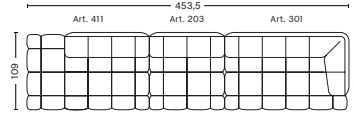

- QUILTON SUGGESTED COMBINATIONS -

COMBINATION 14 | LEFT

**DIMENSIONS**

W453,5 x D109 x H72 cm  
 Seat H41 cm  
 Seat D77 cm

COMBINATION 14 | RIGHT

**DIMENSIONS**

W453,5 x D109 x H72 cm  
 Seat H41 cm  
 Seat D77 cm