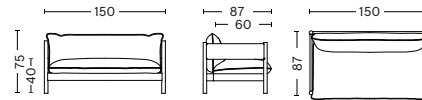

CLUB SOFA

WIDTH 150 CM | 59.06"
DEPTH 87 CM | 34.3"
HEIGHT 75 CM | 29.5"
SEAT HEIGHT 40 CM | 15.7"
SEAT DEPTH 60 CM | 23.6"

MATERIALS

FRAME

FSC-certified wooden frame in solid wood and plywood with elastic webbing. Legs with felt pads.

CUSHIONS

Inner cushions with 50% recycled PE fiber balls, and 50% recycled shredded foam, made from leftover material in production.

COVER

Removable covers in fabric or leather.

OPTIONS

CMHR filling (fire retardant).

SPARE PARTS

INNER CUSHIONS

Seat cushion. Backrest cushion. Armrest cushion.

COVER SET

Seat/backrest/armrest. Seat/backrest.

CONSTRUCTION

Wooden frame of solid wood and veneered side/back support with loose cushions consisting of 50% recycled fiberball from recycled PE and 50% shredded foam.

COUNTRY OF ORIGIN

Lithuania