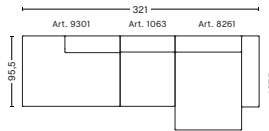

3 SEATER COMBINATION 4 | RIGHT ARMREST

DIMENSIONS

W321 x D127,5 x H67 cm
Seat H40 cm
Not available in leather