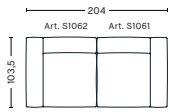

COMBINATIONS

2 SEATER COMBINATION 1

DIMENSIONS

W204 x D103,5 x H67 cm
Seat H37 cm