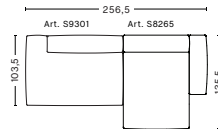

2,5 SEATER COMBINATION 3 LOW ARMREST | RIGHT

DIMENSIONS

W256,5 x D135,5 x H67 cm
Seat H37 cm

FABRIC GROUPS

1 | Linara, Random Fade, Mode, Metaphor, Lint, Swarm, Atlas 2 | Steelcut, Steelcut Trio, Melange Nap, Lola, Olavi by HAY, Flamiber, Fairway, Lind 3 | Divina, Divina Melange, Divina MD, Ruskin, Roden, DOT 1682, Re-wool 4 | Hallingdal, Lila, Raas, Bolgheri 5 | Sierra, Balder 6 | Sense, Vidar, Nevada, California, Coda