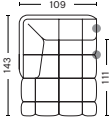

ONLY IN COMBINATION WITH OTHER MODULES

402 | CHAISE LONGUE | LEFT BACKREST

DIMENSIONS

W109 x D143 x H72 cm
Seat H41 cm
Seat D77 cm