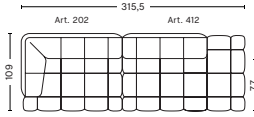

- QUILTON SUGGESTED COMBINATIONS -

COMBINATION 10 | LEFT

DIMENSIONS

W315,5 x D109 x H72 cm
Seat H41 cm
Seat D77 cm