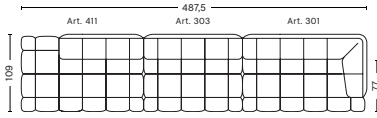

COMBINATION 15 | RIGHT

DIMENSIONS

W487,5 x D109 x H72 cm
Seat H41 cm
Seat D77 cm