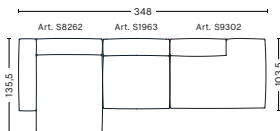

3 SEATER COMBINATION 5 | LEFT ARMREST

DIMENSIONS

W348 x D135,5 x H67 cm
Seat H37 cm