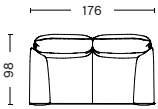

**DOUBLE CORNER**  
 WIDTH 356 CM | 140.21"  
 DEPTH 263 CM | 103.54"  
 HEIGHT 93,5 CM | 36.81"  
 SEAT HEIGHT 42 CM | 16.53"  
 SEAT DEPTH 63,5 CM | 25"

**DIMENSIONS & COMBINATIONS | CYLINDRICAL ARMREST**