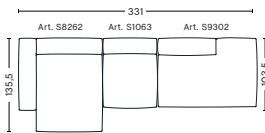

3 SEATER COMBINATION 4 | LEFT ARMREST

DIMENSIONS

W321 x D127,5 x H67 cm
Seat H40 cm