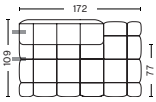

412 | CHAISE LONGUE | LEFT BACKREST

DIMENSIONS

W172 x D109 x H72 cm
Seat H41 cm
Seat D77 cm