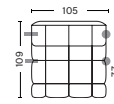

203 | NARROW | MIDDLE

DIMENSIONS

W105 x D109 x H72 cm
Seat H41 cm
Seat D77 cm