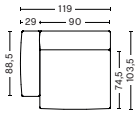

**DIMENSIONS**

W102 x D103,5 x H67 cm  
 Seat H37 cm  
 Armrest W29 x H57 cm  
 Foam option

**S1063 | NARROW | MIDDLE**

**DIMENSIONS**

W74,5 x D103,5 x H67 cm  
 Seat H37 cm  
 Foam option

**S1964 | LOW ARMREST | WIDE | LEFT END**