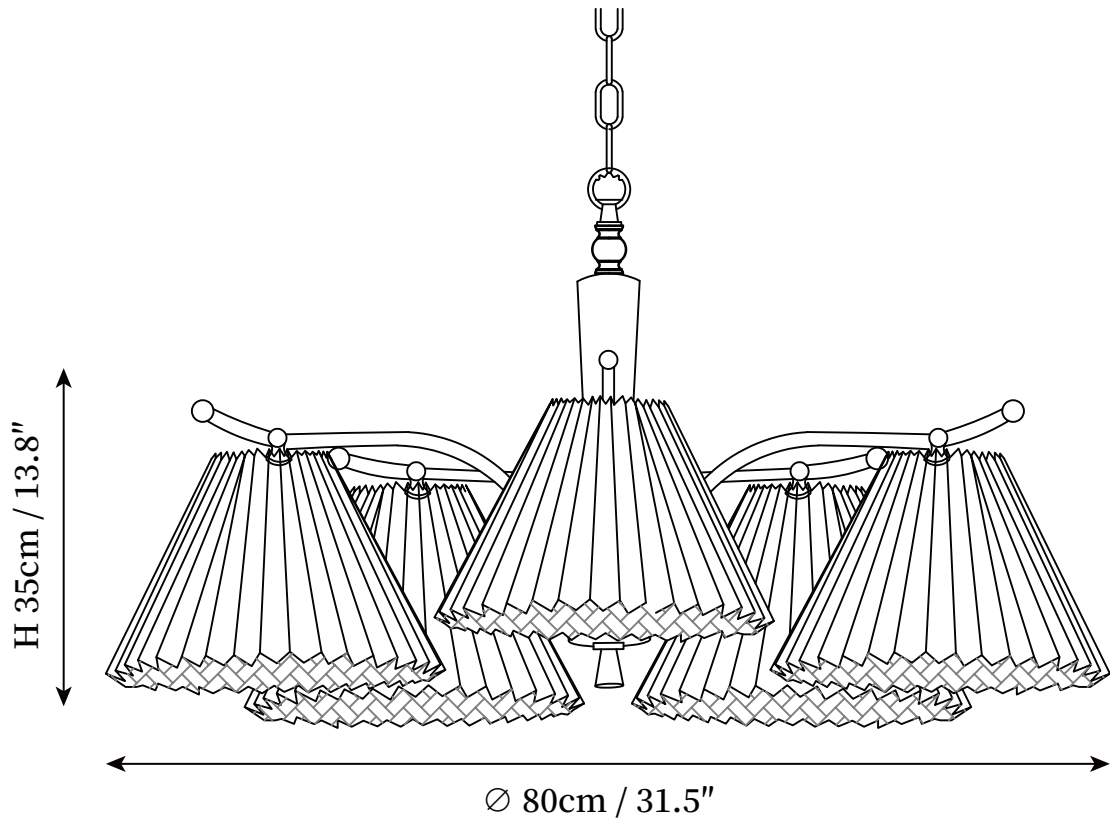

Wrinkled Chandelier

Email: info@vakkerlight.com
www.vakkerlight.com

SPECIFICATION SHEET

DESCRIPTION

This chandelier impresses with its stylish design of curved arms and minimalist details. Its White pleated lampshade in an look skilfully round off the overall picture.

SPECIFICATION DETAILS

*For custom options, consult factory for details

Fixture Dimensions	D 28.7" x H 13.8"
Light source	E27
Wattage	Max 40W
Voltage	AC 110-240V
Color Temperature	Based on the purchase of light bulbs
CRI(Ra)	80CRI
Mounting	Ceiling
Driver Required	NO
Optional Color Temps	Buy bulbs as needed
LED Rated Life	Based on bulb life (we do not supply bulbs)
Dimming	Dimming is not supported
Finishes	Walnut, White, Polished Brass
Shade Details	White
Material	Brass, Walnut Wood, Fabric
Rod Length	Rod lengths range between 50cm - 100cm
Rod Type	Walnut wood
Warranty	2 Yaers

SPECIFICATION SHEET

DESCRIPTION

This chandelier impresses with its stylish design of curved arms and minimalist details. Its White pleated lampshade in an look skilfully round off the overall picture.

SPECIFICATION DETAILS

*For custom options, consult factory for details

Fixture Dimensions	D 31.5" x H 13.8"
Light source	E27
Wattage	Max 40W
Voltage	AC 110-240V
Color Temperature	Based on the purchase of light bulbs
CRI(Ra)	80CRI
Mounting	Ceiling
Driver Required	NO
Optional Color Temps	Buy bulbs as needed
LED Rated Life	Based on bulb life (we do not supply bulbs)
Dimming	Dimming is not supported
Finishes	Walnut, White, Polished Brass
Shade Details	White
Material	Brass, Walnut Wood, Fabric
Rod Length	Rod lengths range between 50cm - 100cm
Rod Type	Walnut wood
Warranty	2 Yaers