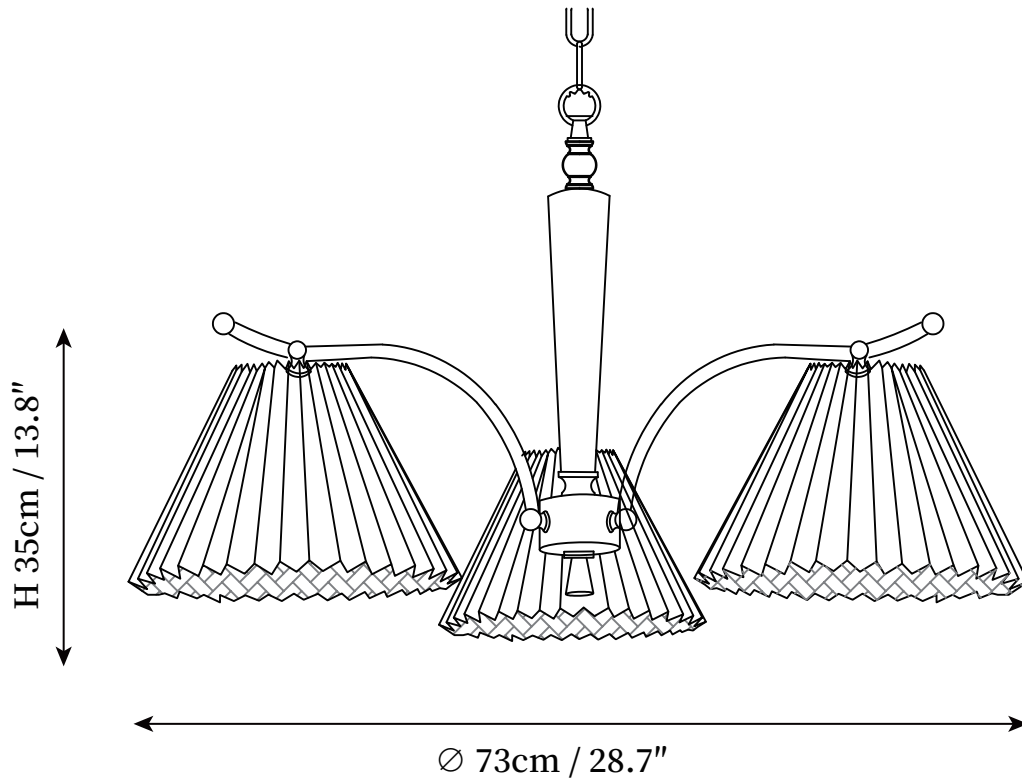

SPECIFICATION SHEET

DESCRIPTION

This chandelier impresses with its stylish design of curved arms and minimalist details. Its White pleated lampshade in an look skilfully round off the overall picture.

SPECIFICATION DETAILS

*For custom options, consult factory for details

Fixture Dimensions	D 28.7" x H 13.8"
Light source	E27
Wattage	Max 40W
Voltage	AC 110-240V
Color Temperature	Based on the purchase of light bulbs
CRI(Ra)	80CRI
Mounting	Ceiling
Driver Required	NO
Optional Color Temps	Buy bulbs as needed
LED Rated Life	Based on bulb life (we do not supply bulbs)
Dimming	Dimming is not supported
Finishes	Walnut, White, Polished Brass
Shade Details	White
Material	Brass, Walnut Wood, Fabric
Rod Length	Rod lengths range between 50cm - 100cm
Rod Type	Walnut wood
Warranty	2 Yaers