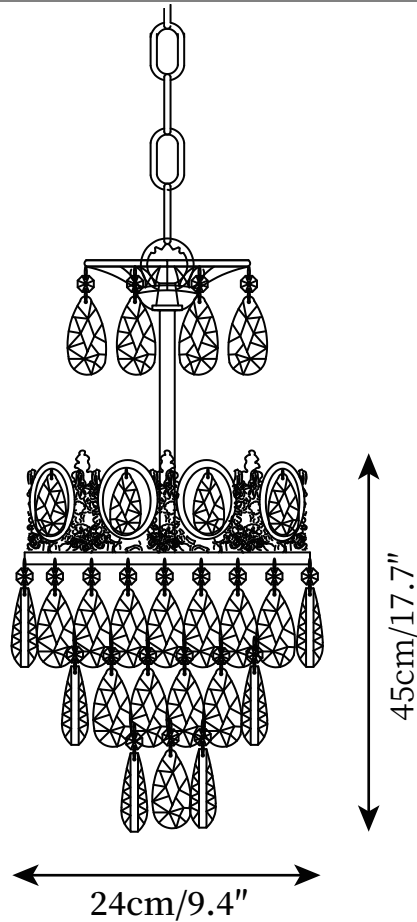

Vintage Crystal Chandelier

Email: info@vakkerlight.com
www.vakkerlight.com

10685-B Hazelhurst Dr. # 29032 Houston, TX 77043 USA

SPECIFICATION SHEET

DESCRIPTION

This elegant, vintage crystal chandelier is handmade in solid and dressed with high lead vintage crystal droplets. The vintage ceiling chandelier is from late 1950's and in a superb condition. We have re-wired the chandelier and changed the light bulb sockets to make the ceiling pendant fully operational. We have kept all the original pieces of the chandelier intact, we have replaced some broken crystals with the vintage crystal droplets.

SPECIFICATION DETAILS

*For custom options, consult factory for details

Fixture Dimensions	D 9.4" x H 17.7"
Light source	E14
Wattage	~3W
Voltage	AC 110-240V
Color Temperature	Based on the purchase of light bulbs
CRI(Ra)	80+
Mounting	Ceiling
Driver Required	NO
Optional Color Temps	Buy bulbs as needed
LED Rated Life	Based on bulb life (we do not supply bulbs)
Dimming	Dimming is not supported
Finishes	Copper plating
Crystal Details	Clear
Material	Metal, Iron, Crystals
Chain Length	Chain lengths range between 50cm - 100cm(Gold)
Chain Type	Gold
Warranty	2 Yaers

SPECIFICATION DETAILS

*For custom options, consult factory for details

Fixture Dimensions	D 17.7" x H 25.6"
Light source	E14
Wattage	~3W
Voltage	AC 110-240V
Color Temperature	Based on the purchase of light bulbs
CRI(Ra)	80+
Mounting	Ceiling
Driver Required	NO
Optional Color Temps	Buy bulbs as needed
LED Rated Life	Based on bulb life (we do not supply bulbs)
Dimming	Dimming is not supported
Finishes	Copper plating
Crystal Details	Clear
Material	Metal, Iron, Crystals
Chain Length	Chain lengths range between 50cm - 100cm(Gold)
Chain Type	Gold
Warranty	2 Yaers