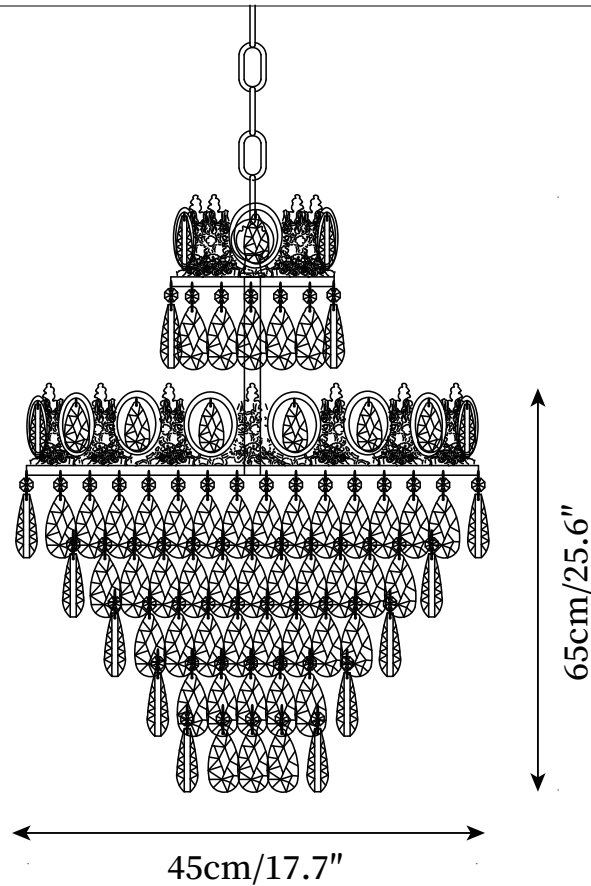

SPECIFICATION SHEET

DESCRIPTION

This elegant, vintage crystal chandelier is handmade in solid and dressed with high lead vintage crystal droplets. The vintage ceiling chandelier is from late 1950's and in a superb condition. We have re-wired the chandelier and changed the light bulb sockets to make the ceiling pendant fully operational. We have kept all the original pieces of the chandelier intact, we have replaced some broken crystals with the vintage crystal droplets.

SPECIFICATION DETAILS

*For custom options, consult factory for details

Fixture Dimensions	D 17.7" x H 25.6"
Light source	E14
Wattage	~3W
Voltage	AC 110-240V
Color Temperature	Based on the purchase of light bulbs
CRI(Ra)	80+
Mounting	Ceiling
Driver Required	NO
Optional Color Temps	Buy bulbs as needed
LED Rated Life	Based on bulb life (we do not supply bulbs)
Dimming	Dimming is not supported
Finishes	Copper plating
Crystal Details	Clear
Material	Metal, Iron, Crystals
Chain Length	Chain lengths range between 50cm - 100cm(Gold)
Chain Type	Gold
Warranty	2 Yaers