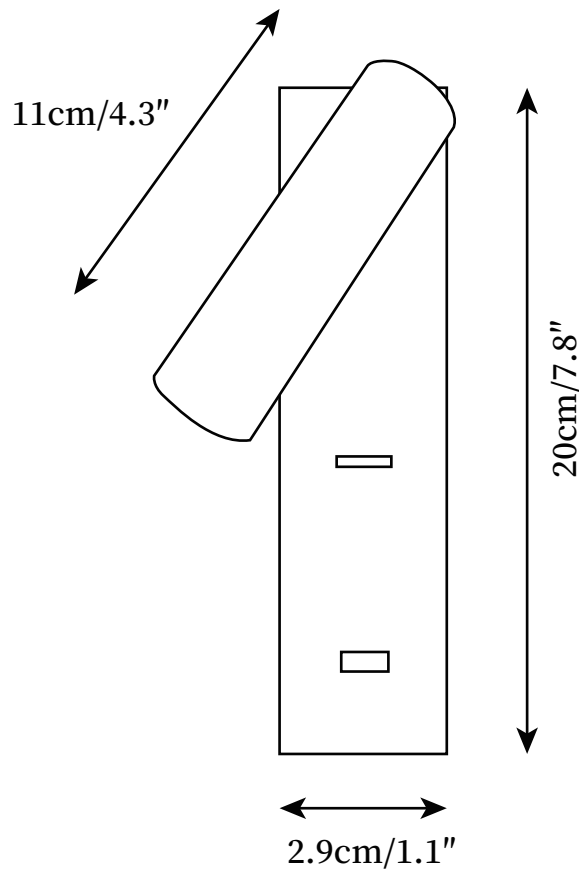

SPECIFICATION SHEET

DESCRIPTION

This sleek adjustable LED wall light is perfect for that late night read. With an integrated LED this contemporary bedroom/reading wall light would suit many design styles, from modern through to more traditional interiors as well.

SPECIFICATION DETAILS

*For custom options, consult factory for details

Fixture Dimensions	D 1.1" x H 7.8"
Light source	Integrated LED
Wattage	~10 W
Voltage	AC 110-240V
Color Temperature	3000k
CRI(Ra)	80CRI
Mounting	Wall
Driver Required	Yes
Optional Color Temps	Warm White (3000K), Cool White (6000K), Daylight (4000K)
LED Rated Life	3000 hours
Dimming	Dimming is not supported
Finishes	Silver, Sand Nickel, Antique Bronze, Brushed Bronze, Gold
Shade Details	Silver, Sand Nickel, Antique Bronze, Brushed Bronze, Gold
Material	Metal
Wire Length	7.8"
Wire Type	USB charging cable
Warranty	2 Yaers