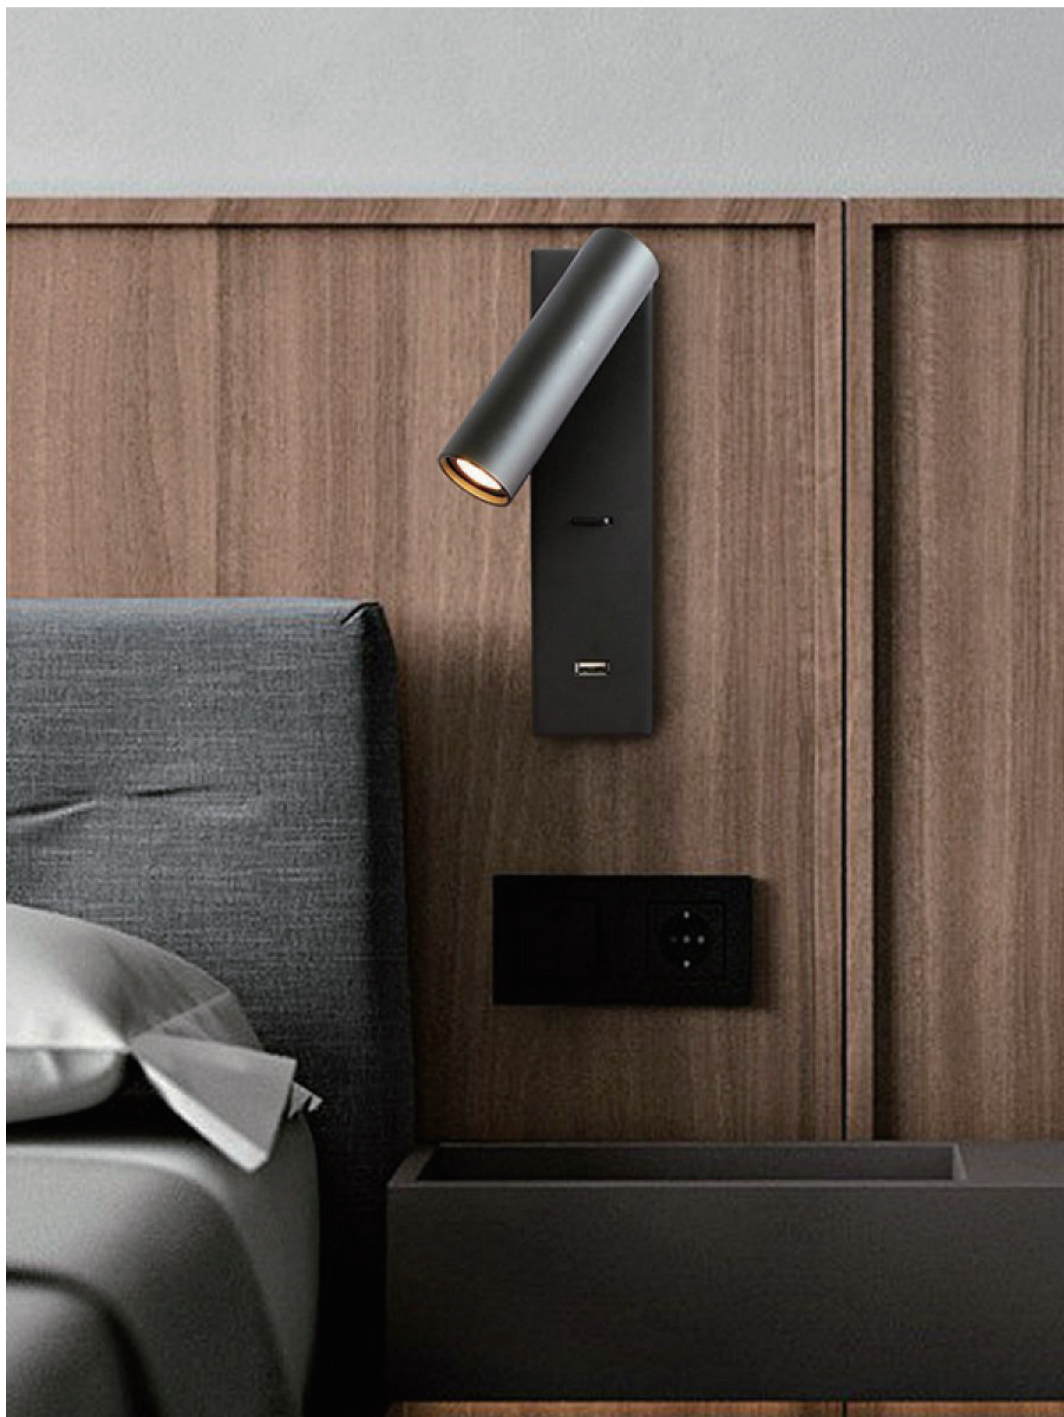

Uno Wall Lamp

Email: info@vakkerlight.com
www.vakkerlight.com

SPECIFICATION SHEET

DESCRIPTION

This sleek adjustable LED wall light is perfect for that late night read. With an integrated LED this contemporary bedroom/reading wall light would suit many design styles, from modern through to more traditional interiors as well.

SPECIFICATION DETAILS

*For custom options, consult factory for details

Fixture Dimensions	D 1.1" x H 7.8"
Light source	Integrated LED
Wattage	~10 W
Voltage	AC 110-240V
Color Temperature	3000k
CRI(Ra)	80CRI
Mounting	Wall
Driver Required	Yes
Optional Color Temps	Warm White (3000K), Cool White (6000K), Daylight (4000K)
LED Rated Life	3000 hours
Dimming	Dimming is not supported
Finishes	Silver, Sand Nickel, Antique Bronze, Brushed Bronze, Gold
Shade Details	Silver, Sand Nickel, Antique Bronze, Brushed Bronze, Gold
Material	Metal
Wire Length	7.8"
Wire Type	USB charging cable
Warranty	2 Yaers