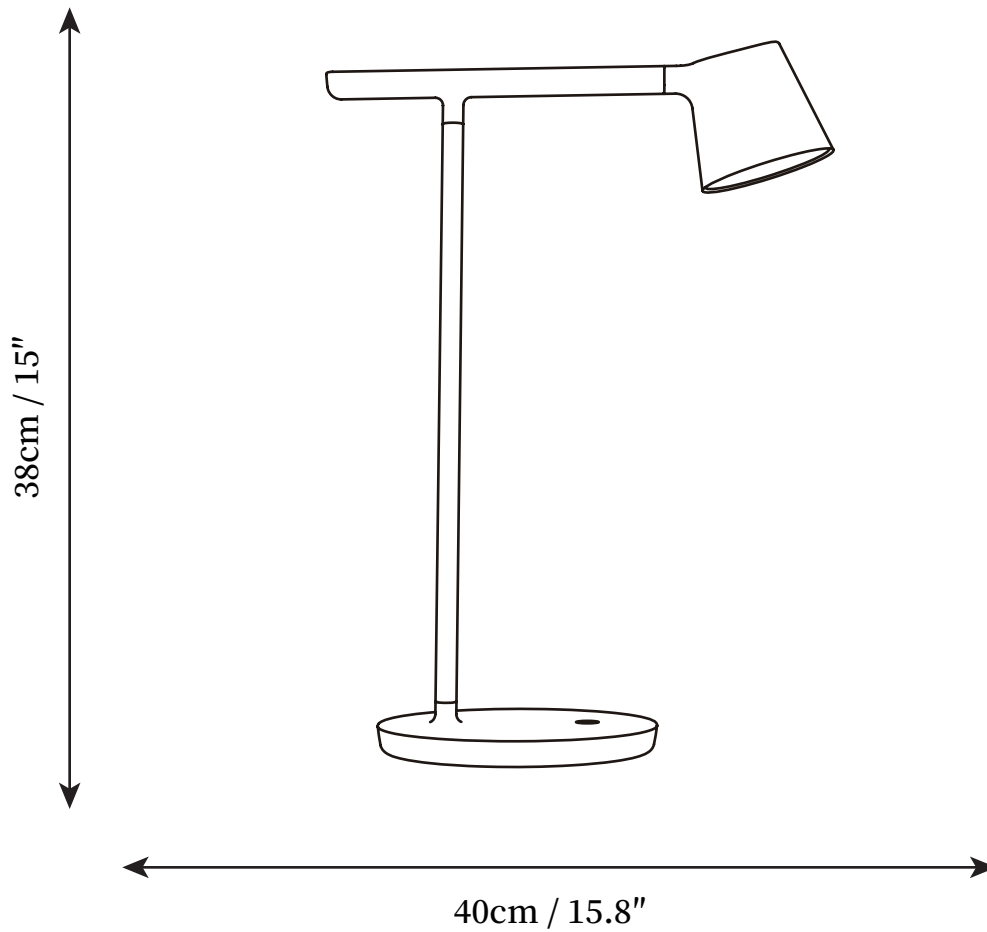

Tip Table Lamp

Email: info@vakkerlight.com
www.vakkerlight.com

SPECIFICATION SHEET

DESCRIPTION

Created from the idea of stripping a design down to its essentials, the Tip Table Lamp is an example of simple, functional design with careful attention to detail. Offering direct as well as ambient light, the lamp's adjustable head and arm feature an opal diffuser and dimmer function that effortlessly alters the volume of light.

SPECIFICATION DETAILS

*For custom options, consult factory for details

Fixture Dimensions	D 15.8" x H 15"
Light source	Integrated LED
Wattage	~10 W
Voltage	AC 110-240V
Color Temperature	3000k
CRI(Ra)	80CRI
Mounting	Table
Driver Required	Yes
Optional Color Temps	Warm White (3000K), Cool White (6000K), Daylight (4000K)
LED Rated Life	30000 hours
Dimming	Dimming is not supported
Finishes	Black, White, Red, Olive
Shade Details	Black, White, Red, Olive
Material	Aluminum, Acrylic
Wire Length	59"
Wire Type	Wire with switch plug
Warranty	2 Yaers