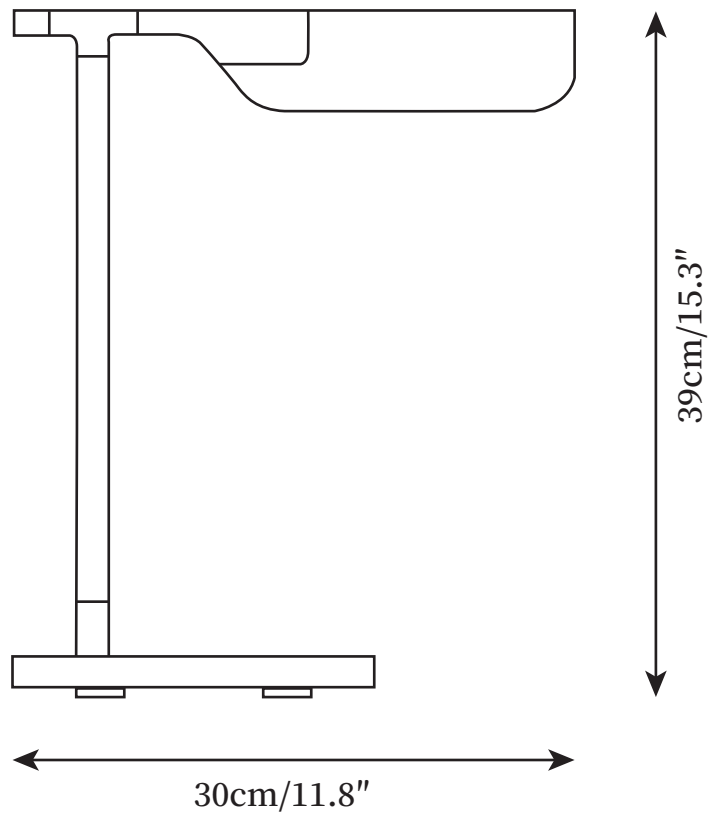

Tab Table Lamp

Email: info@vakkerlight.com
www.vakkerlight.com

SPECIFICATION SHEET

DESCRIPTION

The Tab Table lamp features a disc base, columnar support, and pivoting hood in die-cast aluminum. The Tab table lamp's simple triangular folded hood with an upright "tab" allows the user to pivot the diffuser in several ways to direct light.

SPECIFICATION DETAILS

*For custom options, consult factory for details

Fixture Dimensions	D 11.8" x H 15.3"
Light source	Integrated LED
Wattage	5W
Voltage	AC 110-240V
Color Temperature	Based on the purchase of light bulbs
CRI(Ra)	80CRI
Mounting	Table
Driver Required	NO
Optional Color Temps	Warm White (3000K), Cool White (6000K), Daylight (4000K)
LED Rated Life	30,00 hours
Dimming	Dimming is not supported
Finishes	Black
Shadow color	Black
Material	Metal, Acrylic
Wire Length	59"
Wire Type	Wire with switch plug
Warranty	2 Yaers