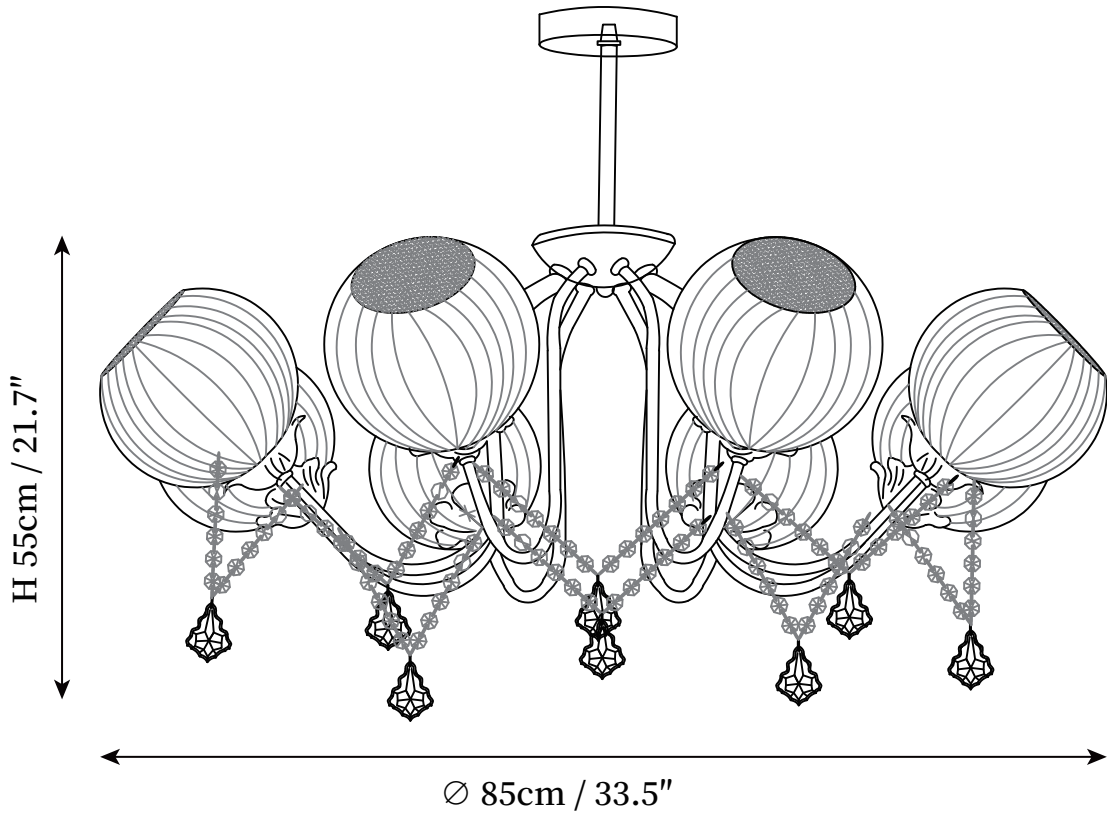

SPECIFICATION SHEET

DESCRIPTION

A beautiful and romantic stamen chandelier, made of exquisite and beautiful glass, copper chandelier, full of luxury, adding a warm atmosphere to your living room.

SPECIFICATION DETAILS

*For custom options, consult factory for details

Fixture Dimensions	D 33.5" x H 21.7"
Light source	E27
Wattage	Max 40W
Voltage	AC 110-240V
Color Temperature	Based on the purchase of light bulbs
CRI(Ra)	80CRI
Mounting	Ceiling
Driver Required	NO
Optional Color Temps	Buy bulbs as needed
LED Rated Life	Based on bulb life (we do not supply bulbs)
Dimming	Dimming is not supported
Finishes	Copper
Shade Details	White
Material	Iron, Glass
Rod Length	Rod lengths range between 50cm - 100cm
Rod Type	Copper
Warranty	2 Yaers