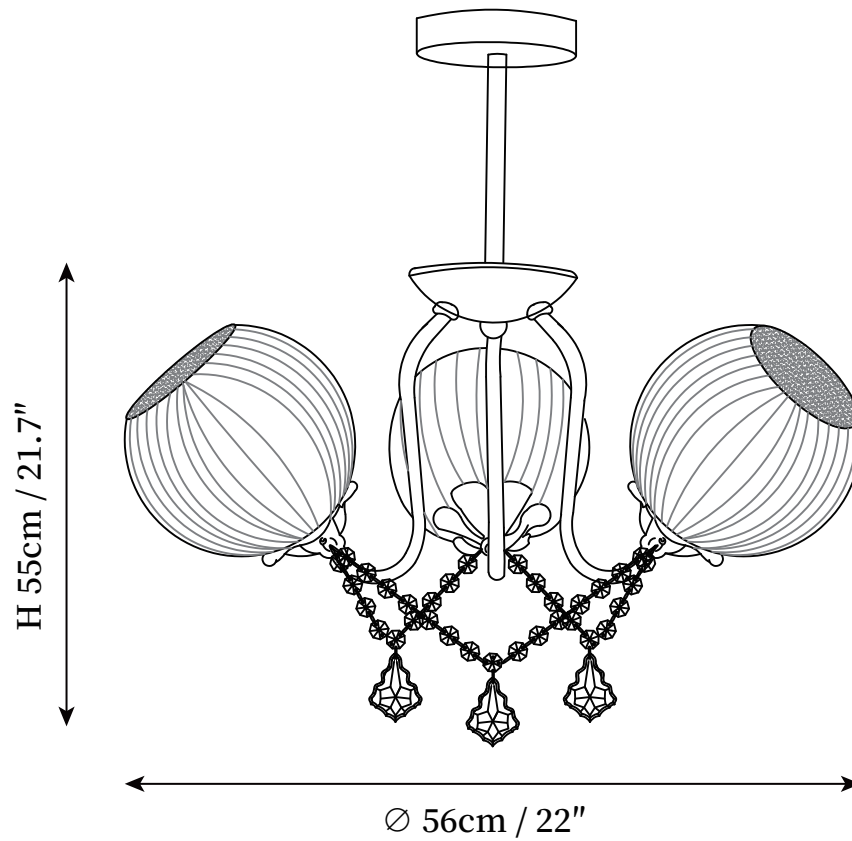

SPECIFICATION SHEET

DESCRIPTION

A beautiful and romantic stamen chandelier, made of exquisite and beautiful glass, copper chandelier, full of luxury, adding a warm atmosphere to your living room.

SPECIFICATION DETAILS

*For custom options, consult factory for details

Fixture Dimensions	D 22" x H 21.7"
Light source	E27
Wattage	Max 40W
Voltage	AC 110-240V
Color Temperature	Based on the purchase of light bulbs
CRI(Ra)	80CRI
Mounting	Ceiling
Driver Required	NO
Optional Color Temps	Buy bulbs as needed
LED Rated Life	Based on bulb life (we do not supply bulbs)
Dimming	Dimming is not supported
Finishes	Copper
Shade Details	White
Material	Iron, Glass
Rod Length	Rod lengths range between 50cm - 100cm
Rod Type	Copper
Warranty	2 Yaers