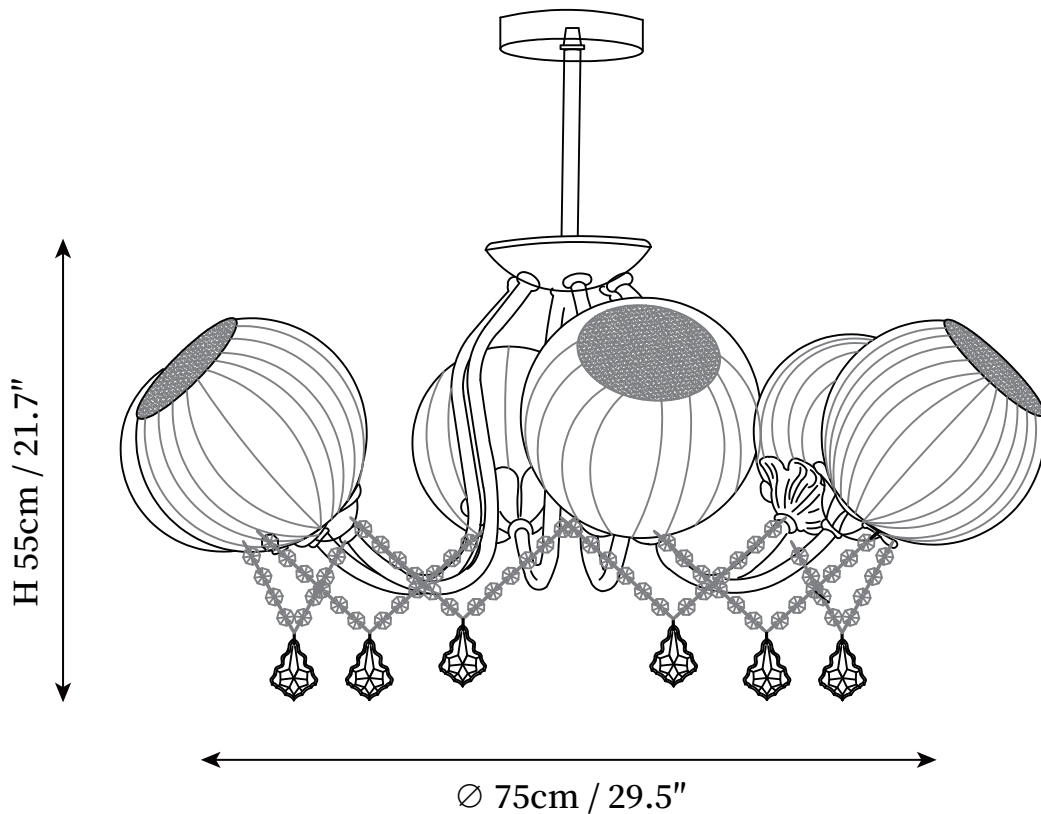

SPECIFICATION DETAILS

*For custom options, consult factory for details

Fixture Dimensions	D 22" x H 21.7"
Light source	E27
Wattage	Max 40W
Voltage	AC 110-240V
Color Temperature	Based on the purchase of light bulbs
CRI(Ra)	80CRI
Mounting	Ceiling
Driver Required	NO
Optional Color Temps	Buy bulbs as needed
LED Rated Life	Based on bulb life (we do not supply bulbs)
Dimming	Dimming is not supported
Finishes	Copper
Shade Details	White
Material	Iron, Glass
Rod Length	Rod lengths range between 50cm - 100cm
Rod Type	Copper
Warranty	2 Yaers

SPECIFICATION SHEET

DESCRIPTION

A beautiful and romantic stamen chandelier, made of exquisite and beautiful glass, copper chandelier, full of luxury, adding a warm atmosphere to your living room.

SPECIFICATION DETAILS

*For custom options, consult factory for details

Fixture Dimensions	D 29.5" x H 21.7"
Light source	E27
Wattage	Max 40W
Voltage	AC 110-240V
Color Temperature	Based on the purchase of light bulbs
CRI(Ra)	80CRI
Mounting	Ceiling
Driver Required	NO
Optional Color Temps	Buy bulbs as needed
LED Rated Life	Based on bulb life (we do not supply bulbs)
Dimming	Dimming is not supported
Finishes	Copper
Shade Details	White
Material	Iron, Glass
Rod Length	Rod lengths range between 50cm - 100cm
Rod Type	Copper
Warranty	2 Yaers

*For custom options, consult factory for details

Fixture Dimensions	D 33.5" x H 21.7"
Light source	E27
Wattage	Max 40W
Voltage	AC 110-240V
Color Temperature	Based on the purchase of light bulbs
CRI(Ra)	80CRI
Mounting	Ceiling
Driver Required	NO
Optional Color Temps	Buy bulbs as needed
LED Rated Life	Based on bulb life (we do not supply bulbs)
Dimming	Dimming is not supported
Finishes	Copper
Shade Details	White
Material	Iron, Glass
Rod Length	Rod lengths range between 50cm - 100cm
Rod Type	Copper
Warranty	2 Yaers