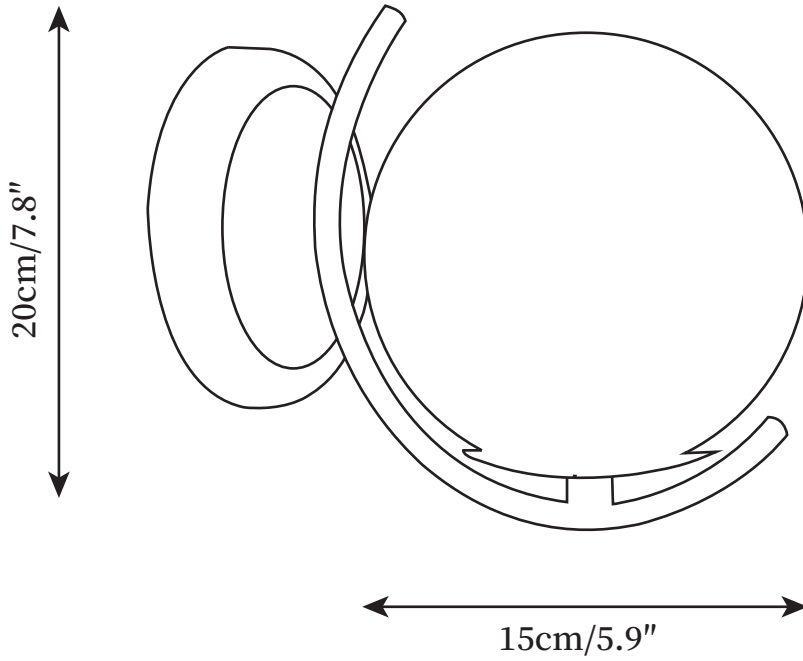

Space Ball Wall Lamp

Email: info@vakkerlight.com

www.vakkerlight.com

SPECIFICATION SHEET

DESCRIPTION

Globe forms and linear arms combine to create a fresh take on this modern Wall Lamp. The semi-transparent mirror glass shades add glamour as well as practicality, in a range that offers style across modern and more classic interiors.

SPECIFICATION DETAILS

*For custom options, consult factory for details

Fixture Dimensions	D 5.9" x H 7.8"
Light source	E27
Wattage	Max 60W
Voltage	AC 110-240V
Color Temperature	Based on the purchase of light bulbs
CRI(Ra)	80CRI
Mounting	Wall
Driver Required	No
Optional Color Temps	Buy bulbs as needed
LED Rated Life	Based on bulb life (we do not supply bulbs)
Dimming	Dimming is not supported
Finishes	Silver
Glass color	Silver+Clear
Material	Metal, Glass
Wire Length	No
Wire Type	No
Warranty	2 Yaers