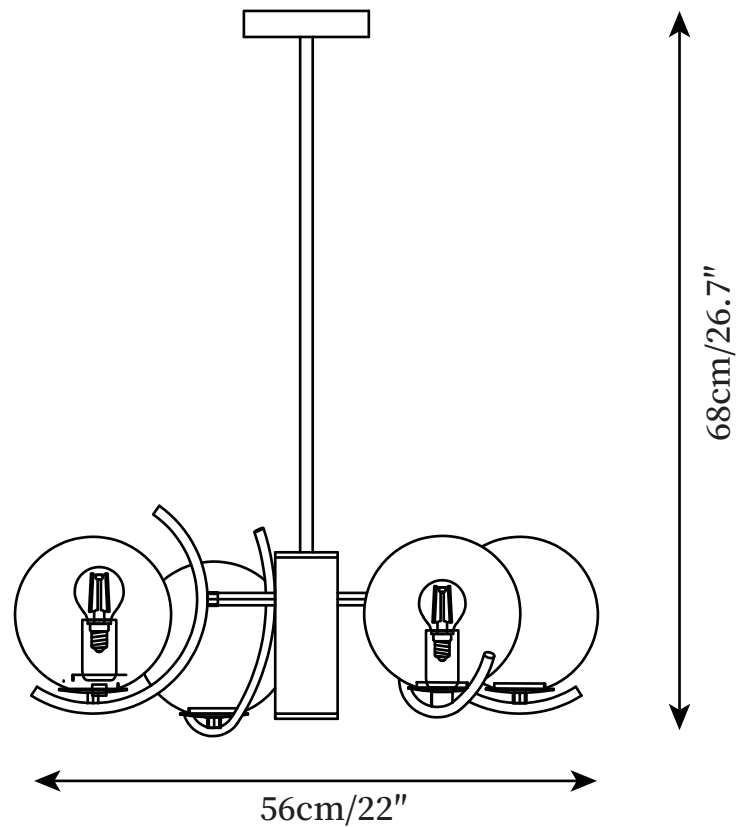

SPECIFICATION SHEET

DESCRIPTION

Globe forms and linear arms combine to create a fresh take on this modern chandelier. The semi-transparent mirror glass shades add glamour as well as practicality, in a range that offers style across modern and more classic interiors.

SPECIFICATION DETAILS

*For custom options, consult factory for details

Fixture Dimensions	D 22" x H 26.7"
Light source	E27
Wattage	Max 60W
Voltage	AC 110-240V
Color Temperature	Based on the purchase of light bulbs
CRI(Ra)	80CRI
Mounting	Ceiling
Driver Required	NO
Optional Color Temps	Buy bulbs as needed
LED Rated Life	Based on bulb life (we do not supply bulbs)
Dimming	Dimming is not supported
Finishes	Silver
Glass Details	Silver+Clear
Material	Metal, Glass
Hanging chain Length	Rod lengths range between 50cm - 100cm
Hanging chain Type	Silver / Rod
Warranty	2 Yaers