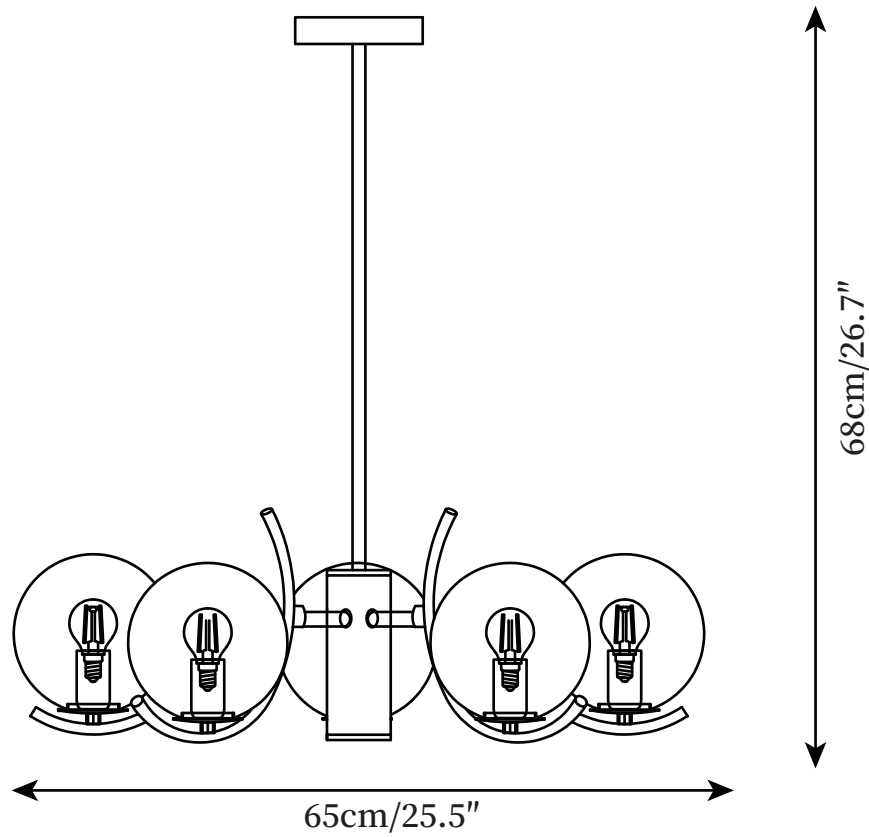

SPECIFICATION SHEET

DESCRIPTION

Globe forms and linear arms combine to create a fresh take on this modern chandelier. The semi-transparent mirror glass shades add glamour as well as practicality, in a range that offers style across modern and more classic interiors.

SPECIFICATION DETAILS

*For custom options, consult factory for details

Fixture Dimensions	D 25.5" x H 26.7"
Light source	E27
Wattage	Max 60W
Voltage	AC 110-240V
Color Temperature	Based on the purchase of light bulbs
CRI(Ra)	80CRI
Mounting	Ceiling
Driver Required	NO
Optional Color Temps	Buy bulbs as needed
LED Rated Life	Based on bulb life (we do not supply bulbs)
Dimming	Dimming is not supported
Finishes	Silver
Glass Details	Silver+Clear
Material	Metal, Glass
Hanging chain Length	Rod lengths range between 50cm - 100cm
Hanging chain Type	Silver / Rod
Warranty	2 Yaers