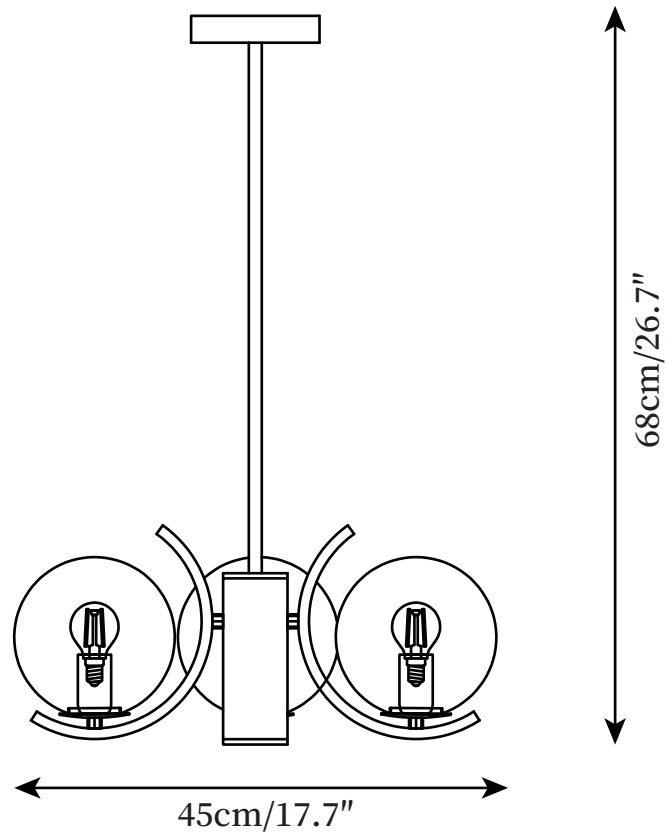

SPECIFICATION SHEET

DESCRIPTION

Globe forms and linear arms combine to create a fresh take on this modern chandelier. The semi-transparent mirror glass shades add glamour as well as practicality, in a range that offers style across modern and more classic interiors.

SPECIFICATION DETAILS

*For custom options, consult factory for details

Fixture Dimensions	D 17.7" x H 26.7"
Light source	E27
Wattage	Max 60W
Voltage	AC 110-240V
Color Temperature	Based on the purchase of light bulbs
CRI(Ra)	80CRI
Mounting	Ceiling
Driver Required	NO
Optional Color Temps	Buy bulbs as needed
LED Rated Life	Based on bulb life (we do not supply bulbs)
Dimming	Dimming is not supported
Finishes	Silver
Glass Details	Silver+Clear
Material	Metal, Glass
Hanging chain Length	Rod lengths range between 50cm - 100cm
Hanging chain Type	Silver / Rod
Warranty	2 Yaers