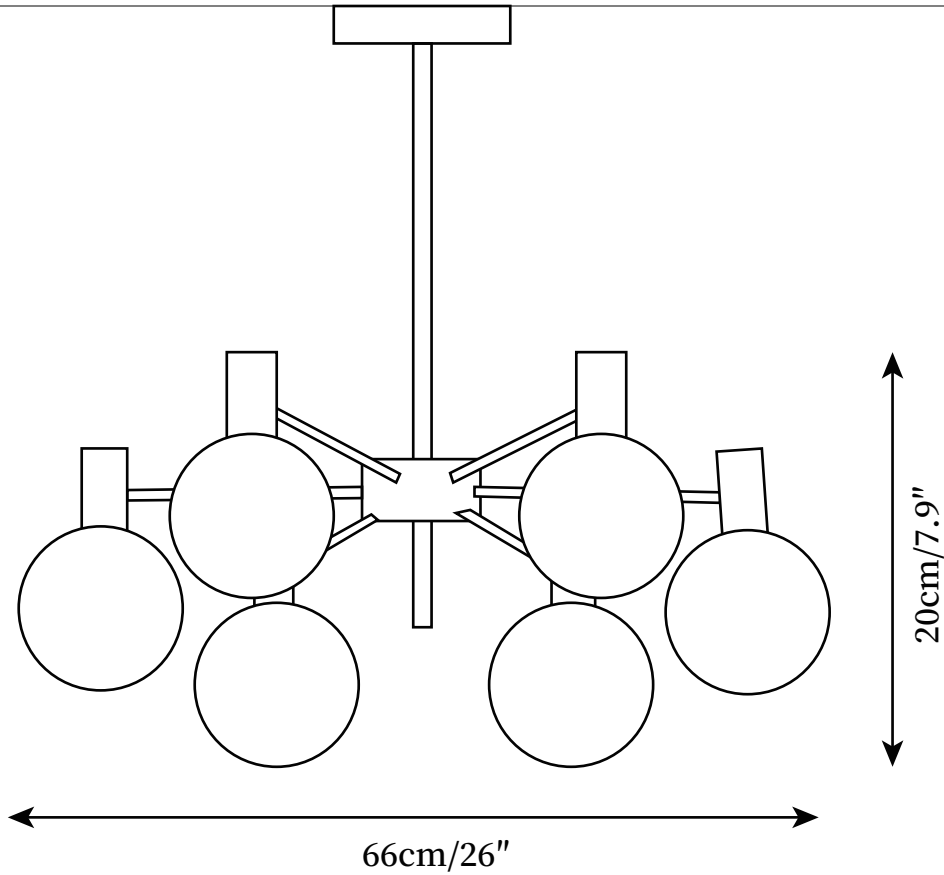

SPECIFICATION SHEET

DESCRIPTION

Lit or unlit, the Selva Chandelier radiates elegance and lightness into your lounge or dining room. Its clean-line base with gold finish gives this lustrous crown a modern look, providing a subtle contrast to the twelve mouth-blown glass lamp shades, that were created by skilled artisans. This will surely add an eclectic touch to your home.

SPECIFICATION DETAILS

*For custom options, consult factory for details

Fixture Dimensions	D 26" x H 7.9"
Light source	G9
Wattage	~3W
Voltage	AC 110-240V
Color Temperature	Based on the purchase of light bulbs
CRI(Ra)	80CRI
Mounting	Ceiling
Driver Required	NO
Optional Color Temps	Buy bulbs as needed
LED Rated Life	Based on bulb life (we do not supply bulbs)
Dimming	Dimming is not supported
Finishes	Copper plating
Glass Details	Clear, White
Material	Metal, Glass, Iron
Rod Length	Rod lengths range between 50cm - 100cm(Gold)
Rod Type	Gold / Rod
Warranty	2 Yaers