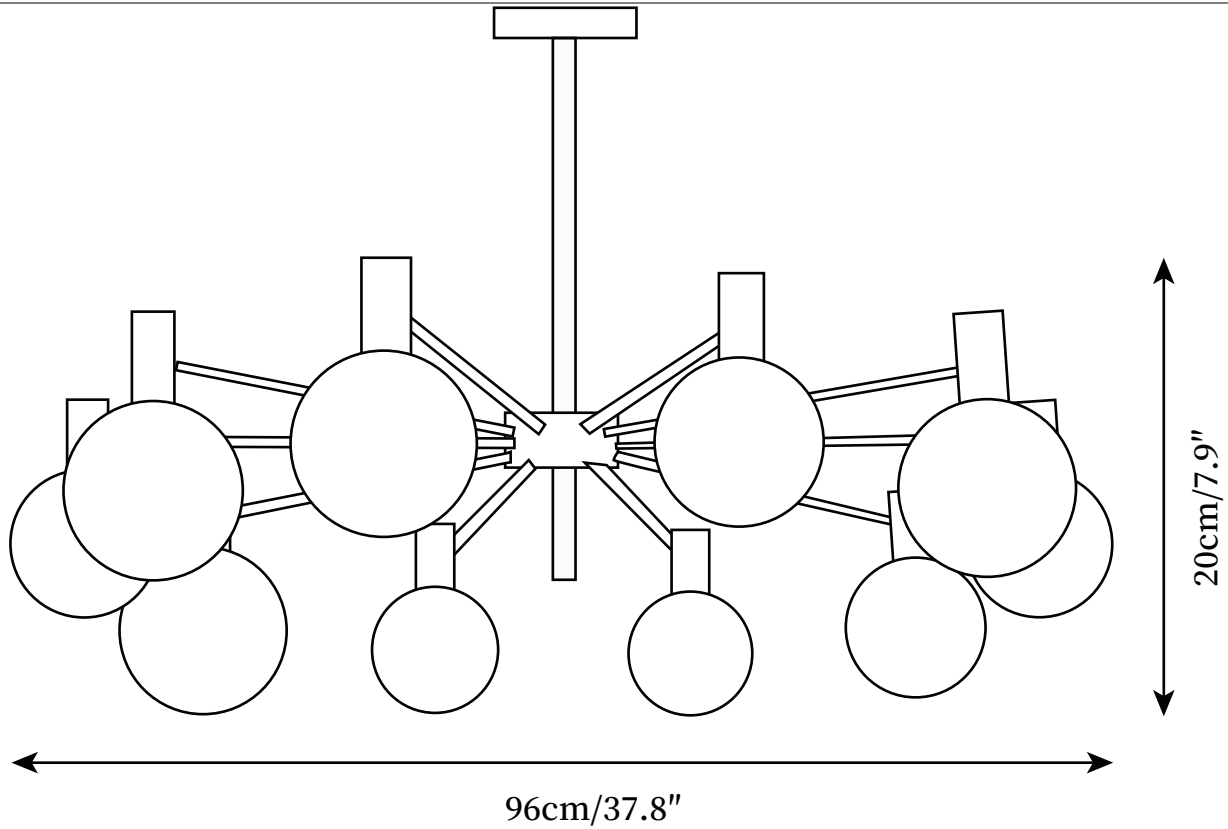

SPECIFICATION SHEET

DESCRIPTION

Lit or unlit, the Selva Chandelier radiates elegance and lightness into your lounge or dining room. Its clean-line base with gold finish gives this lustrous crown a modern look, providing a subtle contrast to the twelve mouth-blown glass lamp shades, that were created by skilled artisans. This will surely add an eclectic touch to your home.

SPECIFICATION DETAILS

*For custom options, consult factory for details

Fixture Dimensions	D 37.8" x H 7.9"
Light source	G9
Wattage	~3W
Voltage	AC 110-240V
Color Temperature	Based on the purchase of light bulbs
CRI(Ra)	80CRI
Mounting	Ceiling
Driver Required	NO
Optional Color Temps	Buy bulbs as needed
LED Rated Life	Based on bulb life (we do not supply bulbs)
Dimming	Dimming is not supported
Finishes	Copper plating
Glass Details	Clear, White
Material	Metal, Glass, Iron
Rod Length	Rod lengths range between 50cm - 100cm(Gold)
Rod Type	Gold / Rod
Warranty	2 Yaers