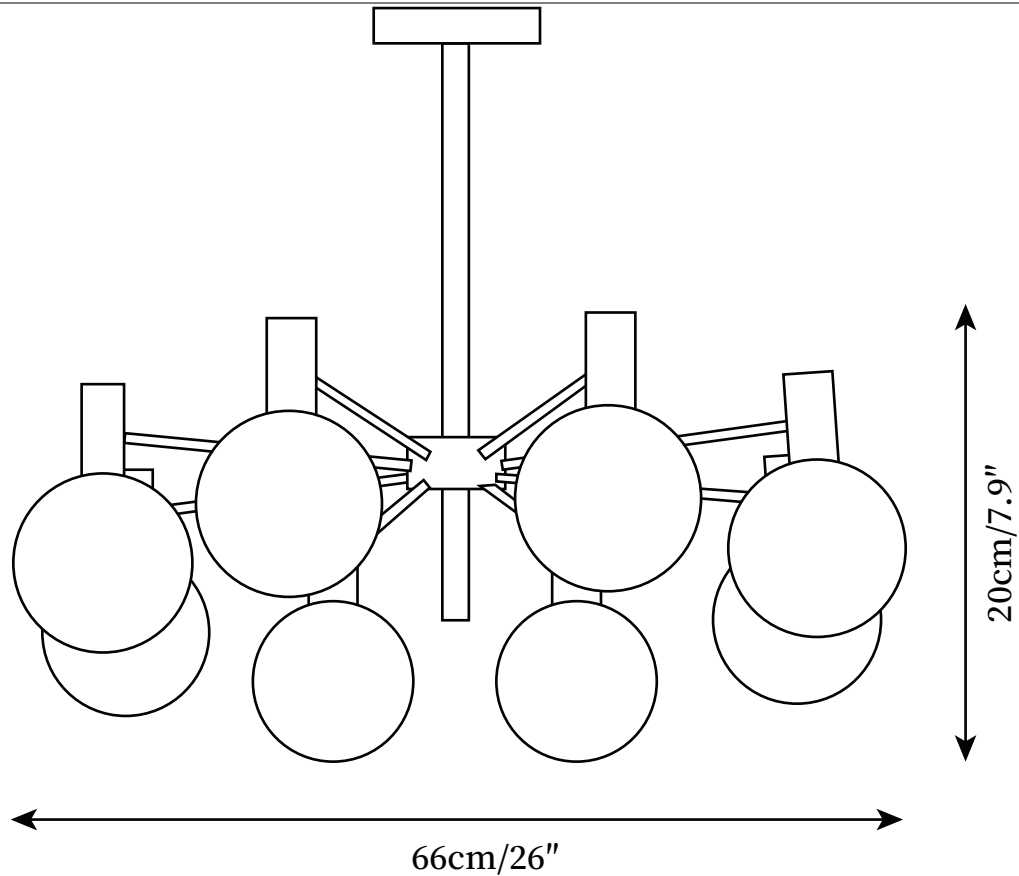

SPECIFICATION SHEET

DESCRIPTION

Lit or unlit, the Selva Chandelier radiates elegance and lightness into your lounge or dining room. Its clean-line base with gold finish gives this lustrous crown a modern look, providing a subtle contrast to the twelve mouth-blown glass lamp shades, that were created by skilled artisans. This will surely add an eclectic touch to your home.

SPECIFICATION DETAILS

*For custom options, consult factory for details

Fixture Dimensions	D 26" x H 7.9"
Light source	G9
Wattage	~3W
Voltage	AC 110-240V
Color Temperature	Based on the purchase of light bulbs
CRI(Ra)	80CRI
Mounting	Ceiling
Driver Required	NO
Optional Color Temps	Buy bulbs as needed
LED Rated Life	Based on bulb life (we do not supply bulbs)
Dimming	Dimming is not supported
Finishes	Copper plating
Glass Details	Clear, White
Material	Metal, Glass, Iron
Rod Length	Rod lengths range between 50cm - 100cm(Gold)
Rod Type	Gold / Rod
Warranty	2 Yaers