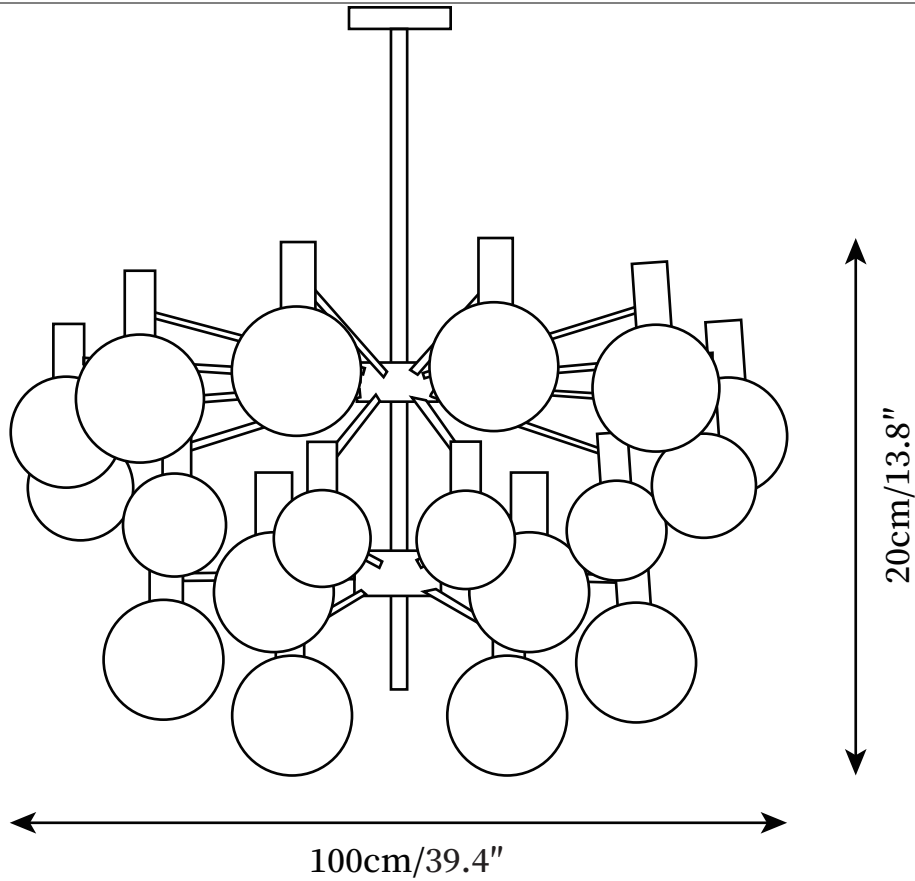

SPECIFICATION SHEET

DESCRIPTION

Lit or unlit, the Selva Chandelier radiates elegance and lightness into your lounge or dining room. Its clean-line base with gold finish gives this lustrous crown a modern look, providing a subtle contrast to the twelve mouth-blown glass lamp shades, that were created by skilled artisans. This will surely add an eclectic touch to your home.

SPECIFICATION DETAILS

*For custom options, consult factory for details

Fixture Dimensions	D 39.4" x H 13.8"
Light source	G9
Wattage	~3W
Voltage	AC 110-240V
Color Temperature	Based on the purchase of light bulbs
CRI(Ra)	80CRI
Mounting	Ceiling
Driver Required	NO
Optional Color Temps	Buy bulbs as needed
LED Rated Life	Based on bulb life (we do not supply bulbs)
Dimming	Dimming is not supported
Finishes	Copper plating
Glass Details	Clear, White
Material	Metal, Glass, Iron
Rod Length	Rod lengths range between 50cm - 100cm
Rod Type	Gold / Rod
Warranty	2 Yaers