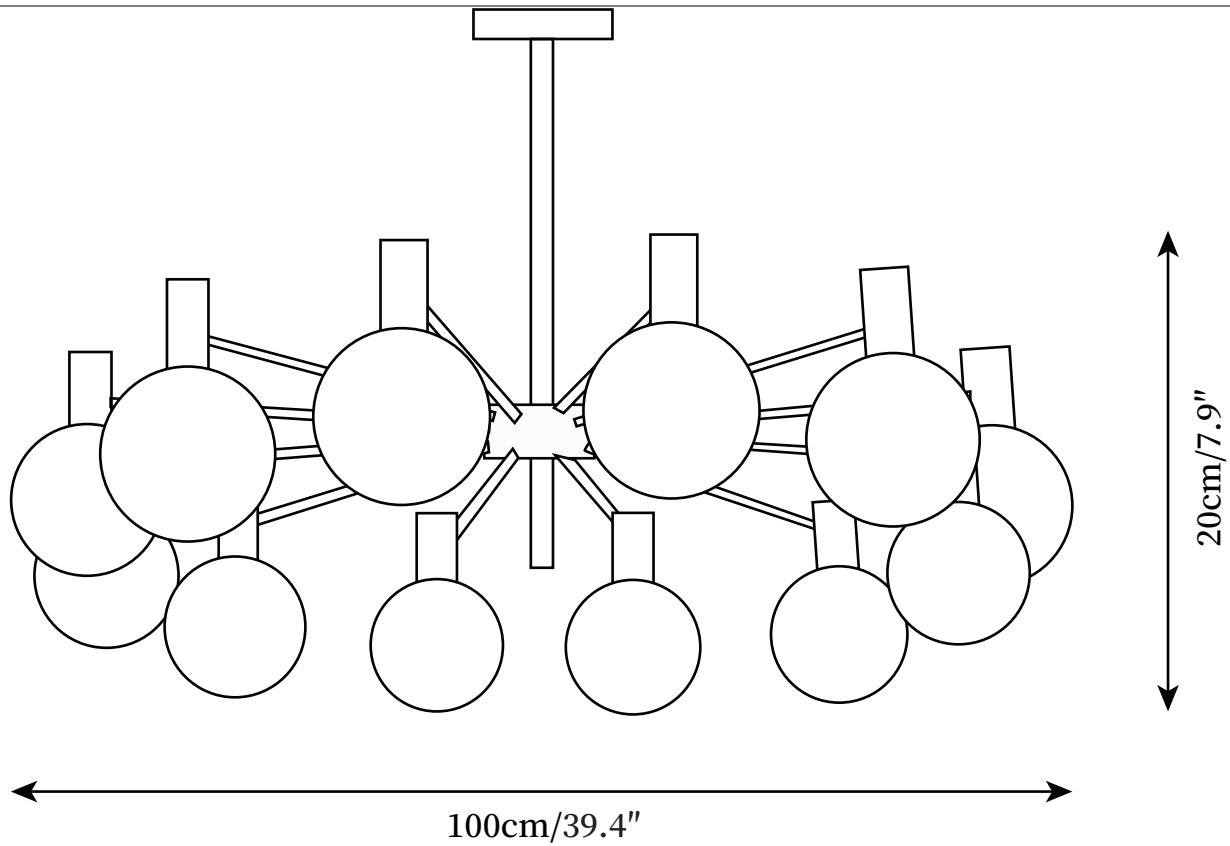

SPECIFICATION SHEET

DESCRIPTION

Lit or unlit, the Selva Chandelier radiates elegance and lightness into your lounge or dining room. Its clean-line base with gold finish gives this lustrous crown a modern look, providing a subtle contrast to the twelve mouth-blown glass lamp shades, that were created by skilled artisans. This will surely add an eclectic touch to your home.

SPECIFICATION DETAILS

*For custom options, consult factory for details

Fixture Dimensions	D 39.4" x H 7.9"
Light source	G9
Wattage	~3W
Voltage	AC 110-240V
Color Temperature	Based on the purchase of light bulbs
CRI(Ra)	80CRI
Mounting	Ceiling
Driver Required	NO
Optional Color Temps	Buy bulbs as needed
LED Rated Life	Based on bulb life (we do not supply bulbs)
Dimming	Dimming is not supported
Finishes	Copper plating
Glass Details	Clear, White
Material	Metal, Glass, Iron
Rod Length	Rod lengths range between 50cm - 100cm(Gold)
Rod Type	Gold / Rod
Warranty	2 Yaers