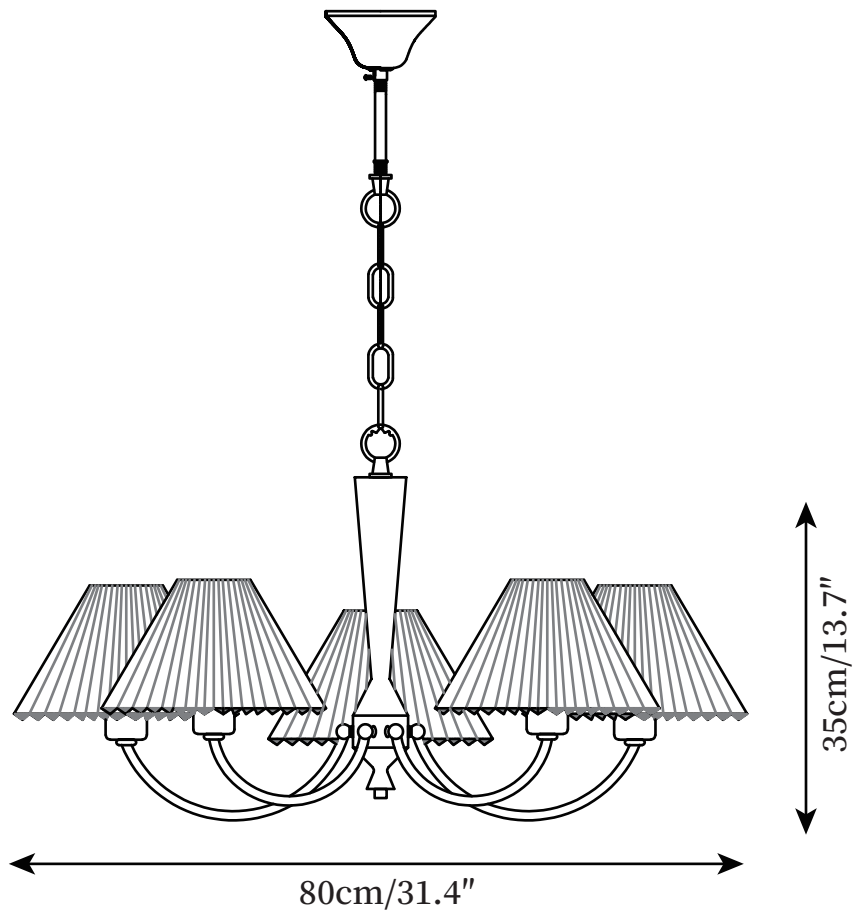

## DESCRIPTION

This chandelier impresses with its stylish design of curved arms and minimalist details. Its White pleated lampshade in an look skilfully round off the overall picture.

## SPECIFICATION DETAILS

\*For custom options, consult factory for details

<b>Fixture Dimensions</b>	D 23.6" x H 13.7 "
<b>Light source</b>	E14
<b>Wattage</b>	Max 40W
<b>Voltage</b>	AC 110-240V
<b>Color Temperature</b>	Based on the purchase of light bulbs
<b>CRI(Ra)</b>	80CRI
<b>Mounting</b>	Ceiling
<b>Driver Required</b>	NO
<b>Optional Color Temps</b>	Buy bulbs as needed
<b>LED Rated Life</b>	Based on bulb life (we do not supply bulbs)
<b>Dimming</b>	Dimming is not supported
<b>Finishes</b>	Walnut, White, Polished Brass
<b>Shadow color</b>	White
<b>Material</b>	Brass, Walnut Wood, Fabric
<b>Hanging chain Length</b>	Hanging chain lengths range between 50cm - 100cm
<b>Hanging chain Type</b>	Gold / Rod
<b>Warranty</b>	2 Yaers

## SPECIFICATION DETAILS

\*For custom options, consult factory for details

<b>Fixture Dimensions</b>	D 31.4" x H 13.7"
<b>Light source</b>	E14
<b>Wattage</b>	Max 40W
<b>Voltage</b>	AC 110-240V
<b>Color Temperature</b>	Based on the purchase of light bulbs
<b>CRI(Ra)</b>	80CRI
<b>Mounting</b>	Ceiling
<b>Driver Required</b>	NO
<b>Optional Color Temps</b>	Buy bulbs as needed
<b>LED Rated Life</b>	Based on bulb life (we do not supply bulbs)
<b>Dimming</b>	Dimming is not supported
<b>Finishes</b>	Walnut, White, Polished Brass
<b>Shadow color</b>	White
<b>Material</b>	Brass, Walnut Wood, Fabric
<b>Hanging chain Length</b>	Hanging chain lengths range between 50cm - 100cm
<b>Hanging chain Type</b>	Gold / Rod
<b>Warranty</b>	2 Yaers