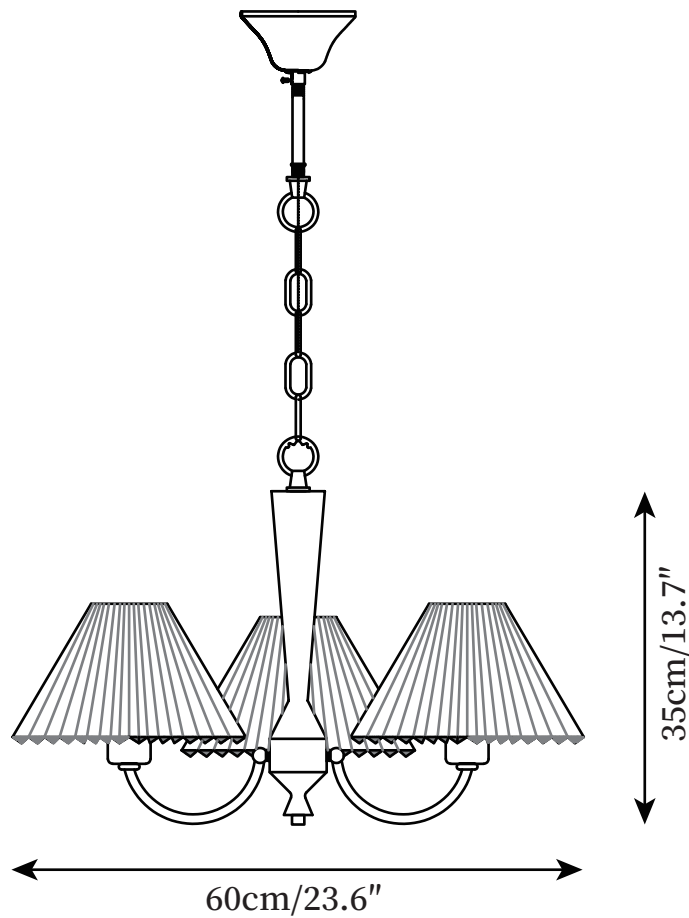

## DESCRIPTION

This chandelier impresses with its stylish design of curved arms and minimalist details. Its White pleated lampshade in an look skilfully round off the overall picture.

## SPECIFICATION DETAILS

\*For custom options, consult factory for details

<b>Fixture Dimensions</b>	D 23.6" x H 13.7 "
<b>Light source</b>	E14
<b>Wattage</b>	Max 40W
<b>Voltage</b>	AC 110-240V
<b>Color Temperature</b>	Based on the purchase of light bulbs
<b>CRI(Ra)</b>	80CRI
<b>Mounting</b>	Ceiling
<b>Driver Required</b>	NO
<b>Optional Color Temps</b>	Buy bulbs as needed
<b>LED Rated Life</b>	Based on bulb life (we do not supply bulbs)
<b>Dimming</b>	Dimming is not supported
<b>Finishes</b>	Walnut, White, Polished Brass
<b>Shadow color</b>	White
<b>Material</b>	Brass, Walnut Wood, Fabric
<b>Hanging chain Length</b>	Hanging chain lengths range between 50cm - 100cm
<b>Hanging chain Type</b>	Gold / Rod
<b>Warranty</b>	2 Yaers

## SPECIFICATION DETAILS

\*For custom options, consult factory for details

<b>Fixture Dimensions</b>	D 31.4" x H 13.7"
<b>Light source</b>	E14
<b>Wattage</b>	Max 40W
<b>Voltage</b>	AC 110-240V
<b>Color Temperature</b>	Based on the purchase of light bulbs
<b>CRI(Ra)</b>	80CRI
<b>Mounting</b>	Ceiling
<b>Driver Required</b>	NO
<b>Optional Color Temps</b>	Buy bulbs as needed
<b>LED Rated Life</b>	Based on bulb life (we do not supply bulbs)
<b>Dimming</b>	Dimming is not supported
<b>Finishes</b>	Walnut, White, Polished Brass
<b>Shadow color</b>	White
<b>Material</b>	Brass, Walnut Wood, Fabric
<b>Hanging chain Length</b>	Hanging chain lengths range between 50cm - 100cm
<b>Hanging chain Type</b>	Gold / Rod
<b>Warranty</b>	2 Yaers