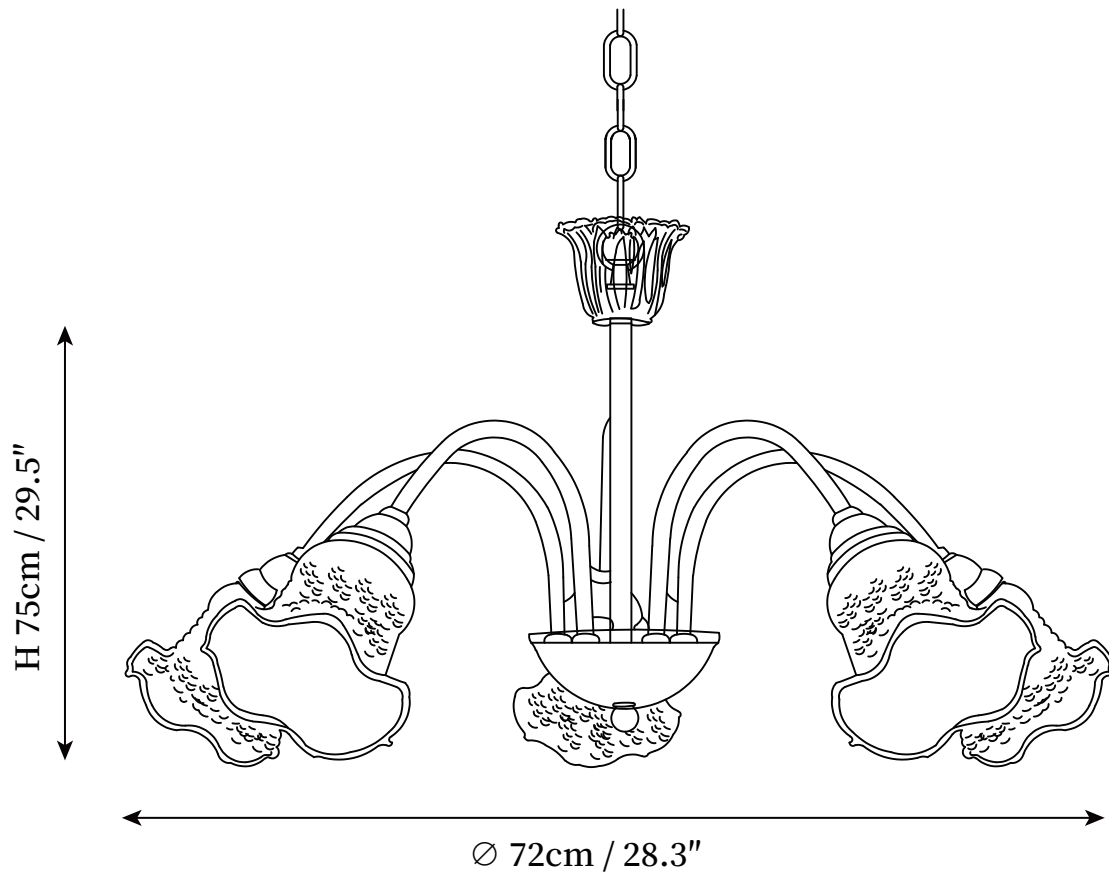

SPECIFICATION SHEET

DESCRIPTION

A beautiful and romantic morning glory chandelier, made of exquisite and beautiful glass, copper chandelier, full of luxury, adding a warm atmosphere to your living room.

SPECIFICATION DETAILS

*For custom options, consult factory for details

Fixture Dimensions	D 28.3" x H 29.5"
Light source	E27
Wattage	Max 40W
Voltage	AC 110-240V
Color Temperature	Based on the purchase of light bulbs
CRI(Ra)	80CRI
Mounting	Ceiling
Driver Required	NO
Optional Color Temps	Buy bulbs as needed
LED Rated Life	Based on bulb life (we do not supply bulbs)
Dimming	Dimming is not supported
Finishes	Copper
Shade Details	White & Pink, White & Yellow
Material	Iron, Glass
Rod Length	Rod lengths range between 50cm - 100cm
Rod Type	Copper
Warranty	2 Yaers