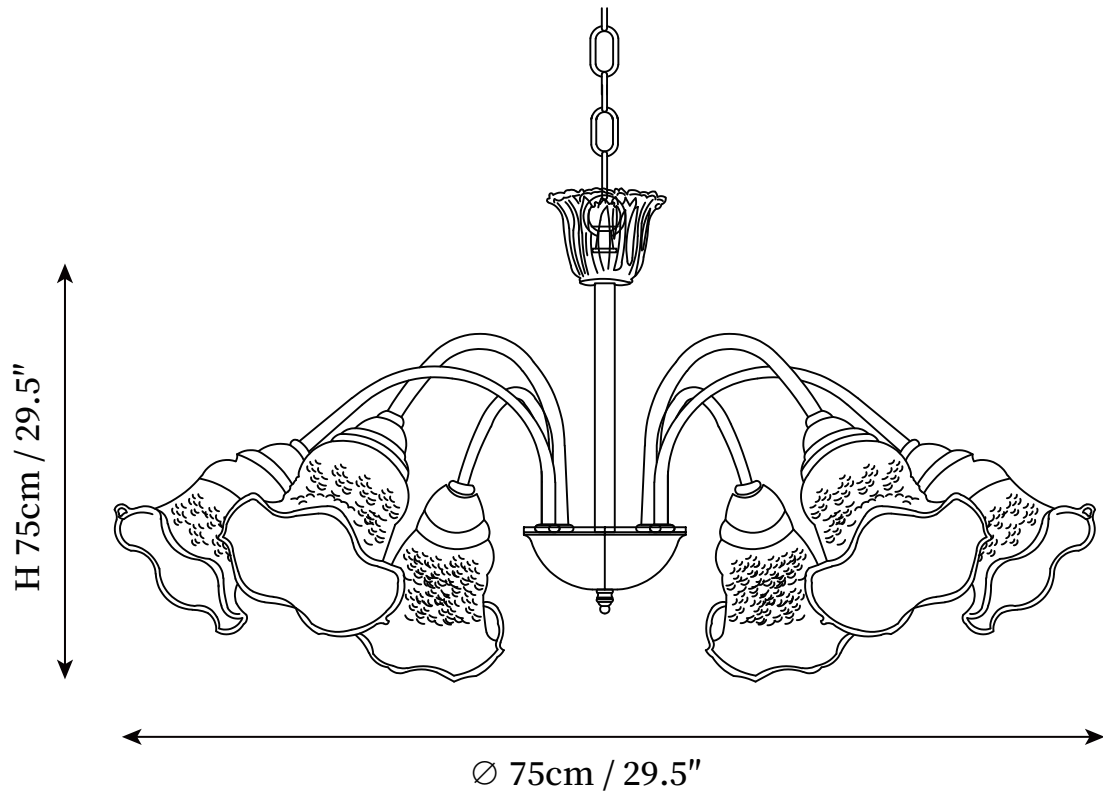

SPECIFICATION SHEET

DESCRIPTION

A beautiful and romantic morning glory chandelier, made of exquisite and beautiful glass, copper chandelier, full of luxury, adding a warm atmosphere to your living room.

SPECIFICATION DETAILS

*For custom options, consult factory for details

Fixture Dimensions	D 29.5" x H 29.5"
Light source	E27
Wattage	Max 40W
Voltage	AC 110-240V
Color Temperature	Based on the purchase of light bulbs
CRI(Ra)	80CRI
Mounting	Ceiling
Driver Required	NO
Optional Color Temps	Buy bulbs as needed
LED Rated Life	Based on bulb life (we do not supply bulbs)
Dimming	Dimming is not supported
Finishes	Copper
Shade Details	White & Pink, White & Yellow
Material	Iron, Glass
Rod Length	Rod lengths range between 50cm - 100cm
Rod Type	Copper
Warranty	2 Yaers