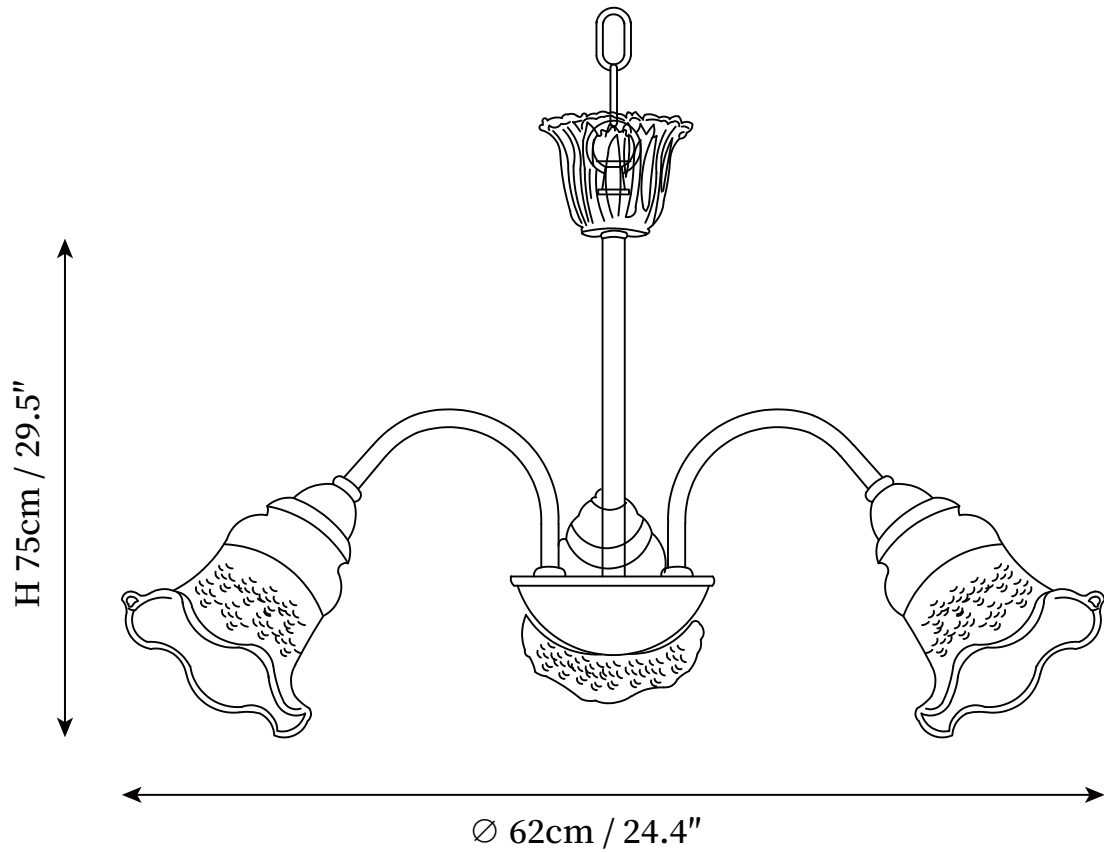

SPECIFICATION SHEET

DESCRIPTION

A beautiful and romantic morning glory chandelier, made of exquisite and beautiful glass, copper chandelier, full of luxury, adding a warm atmosphere to your living room.

SPECIFICATION DETAILS

*For custom options, consult factory for details

Fixture Dimensions	D 24.4" x H 29.5"
Light source	E27
Wattage	Max 40W
Voltage	AC 110-240V
Color Temperature	Based on the purchase of light bulbs
CRI(Ra)	80CRI
Mounting	Ceiling
Driver Required	NO
Optional Color Temps	Buy bulbs as needed
LED Rated Life	Based on bulb life (we do not supply bulbs)
Dimming	Dimming is not supported
Finishes	Copper
Shade Details	White & Pink, White & Yellow
Material	Iron, Glass
Rod Length	Rod lengths range between 50cm - 100cm
Rod Type	Copper
Warranty	2 Yaers