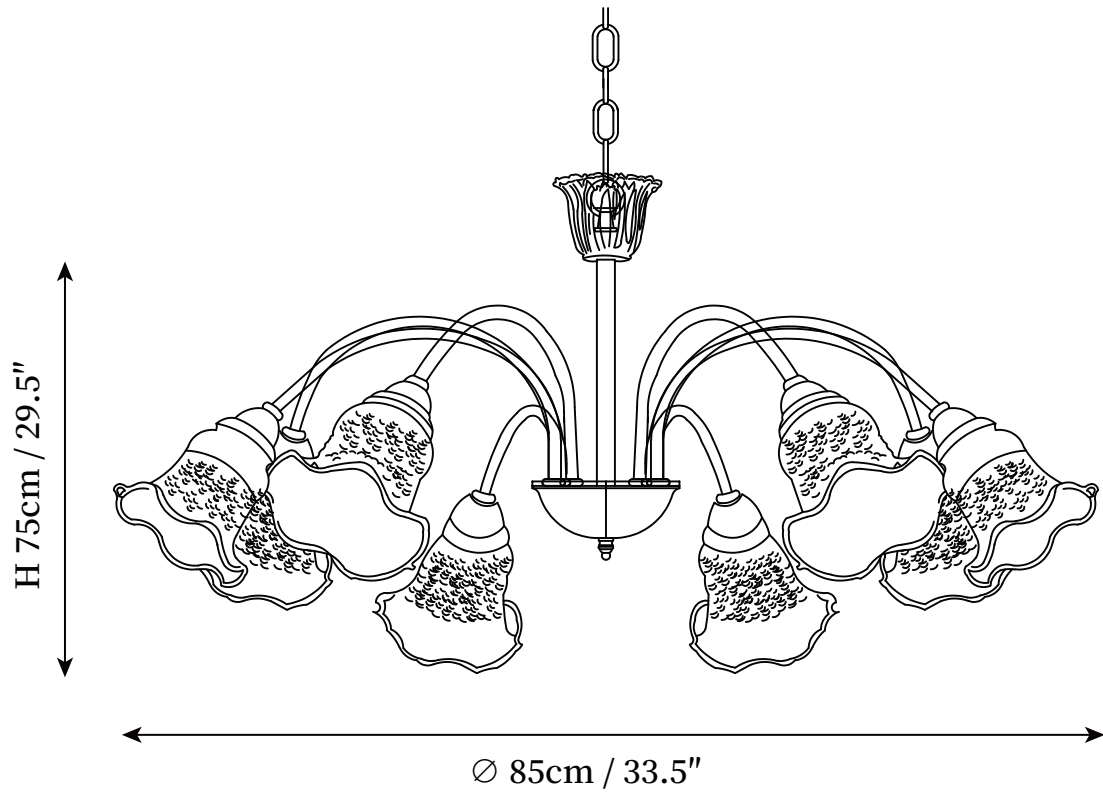

SPECIFICATION SHEET

DESCRIPTION

A beautiful and romantic morning glory chandelier, made of exquisite and beautiful glass, copper chandelier, full of luxury, adding a warm atmosphere to your living room.

SPECIFICATION DETAILS

*For custom options, consult factory for details

Fixture Dimensions	D 33.5" x H 29.5"
Light source	E27
Wattage	Max 40W
Voltage	AC 110-240V
Color Temperature	Based on the purchase of light bulbs
CRI(Ra)	80CRI
Mounting	Ceiling
Driver Required	NO
Optional Color Temps	Buy bulbs as needed
LED Rated Life	Based on bulb life (we do not supply bulbs)
Dimming	Dimming is not supported
Finishes	Copper
Shade Details	White & Pink, White & Yellow
Material	Iron, Glass
Rod Length	Rod lengths range between 50cm - 100cm
Rod Type	Copper
Warranty	2 Yaers