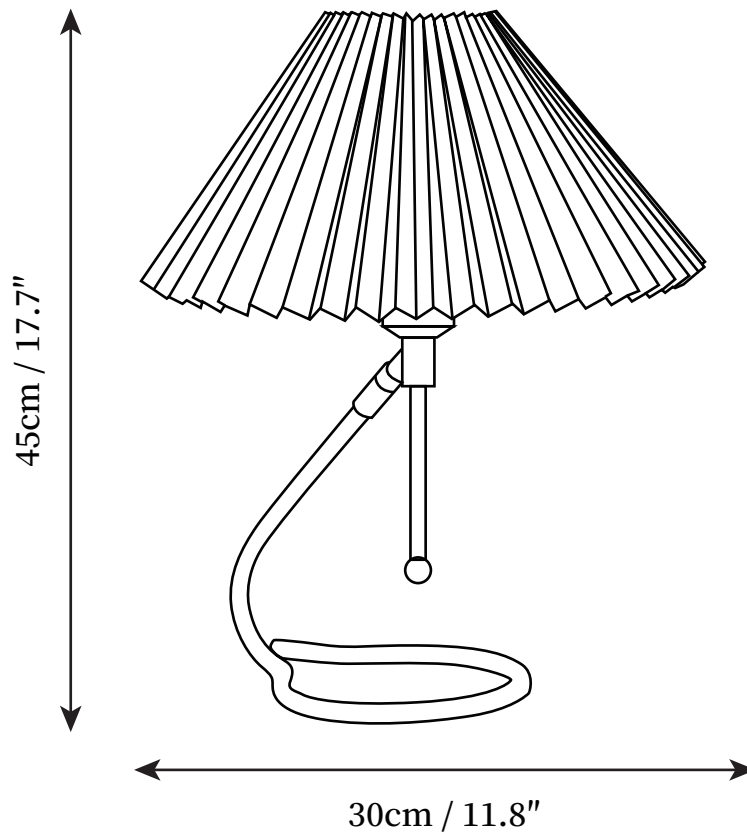

## DESCRIPTION

This versatile lamp was designed in 1945. With its tilt function, it easily converts from a wall lamp to a table lamp, and vice versa. This means that the lamp can be converted in line with changing needs in interior décor.

## SPECIFICATION DETAILS

\*For custom options, consult factory for details

<b>Fixture Dimensions</b>	D 11.8" x H 17.7"
<b>Light source</b>	E27
<b>Wattage</b>	Max 40W
<b>Voltage</b>	AC 110-240V
<b>Color Temperature</b>	Based on the purchase of light bulbs
<b>CRI(Ra)</b>	80CRI
<b>Mounting</b>	Table
<b>Driver Required</b>	NO
<b>Optional Color Temps</b>	Buy bulbs as needed
<b>LED Rated Life</b>	Based on bulb life (we do not supply bulbs)
<b>Dimming</b>	Dimming is not supported
<b>Finishes</b>	Brass
<b>Shade Details</b>	White
<b>Material</b>	Brass, Fabric, PVC
<b>Wire Length</b>	59"
<b>Wire Type</b>	Wire with switch plug
<b>Warranty</b>	2 Yaers