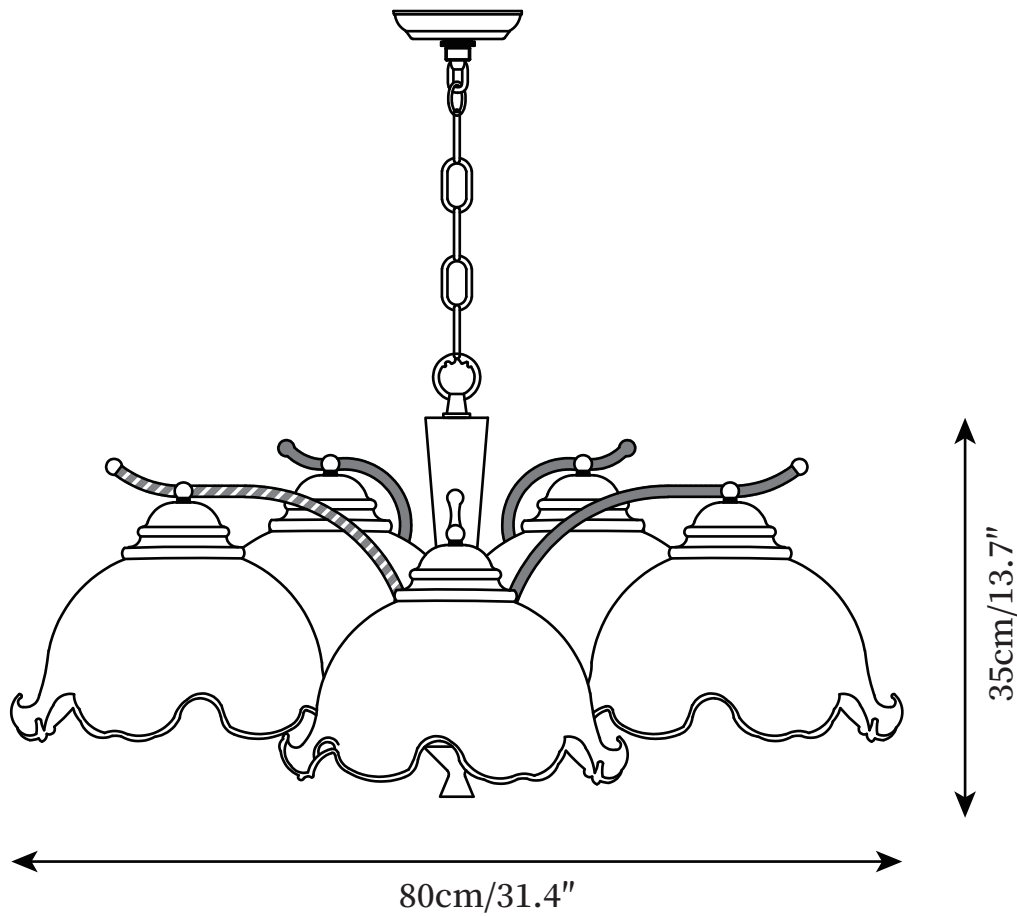

SPECIFICATION SHEET

DESCRIPTION

A modern update on the classic chandelier, this is an eye-catching lighting centerpiece sure to raise admiration. The chandelier features a striking flower lampshade. lamp body curving out downwards, this chandelier is a stylish choice for a living room or living space.

SPECIFICATION DETAILS

*For custom options, consult factory for details

Fixture Dimensions	D 31.4" x H 13.7"
Light source	E27
Wattage	Max 60W
Voltage	AC 110-240V
Color Temperature	Based on the purchase of light bulbs
CRI(Ra)	80CRI
Mounting	Ceiling
Driver Required	NO
Optional Color Temps	Buy bulbs as needed
LED Rated Life	Based on bulb life (we do not supply bulbs)
Dimming	Dimming is not supported
Finishes	Polished brass, Walnut wood
Glass Details	White
Material	Brass, Glass, Walnut wood
Hanging chain Length	Hanging chain lengths range between 50cm - 100cm
Hanging chain Type	Gold / Rod
Warranty	2 Yaers