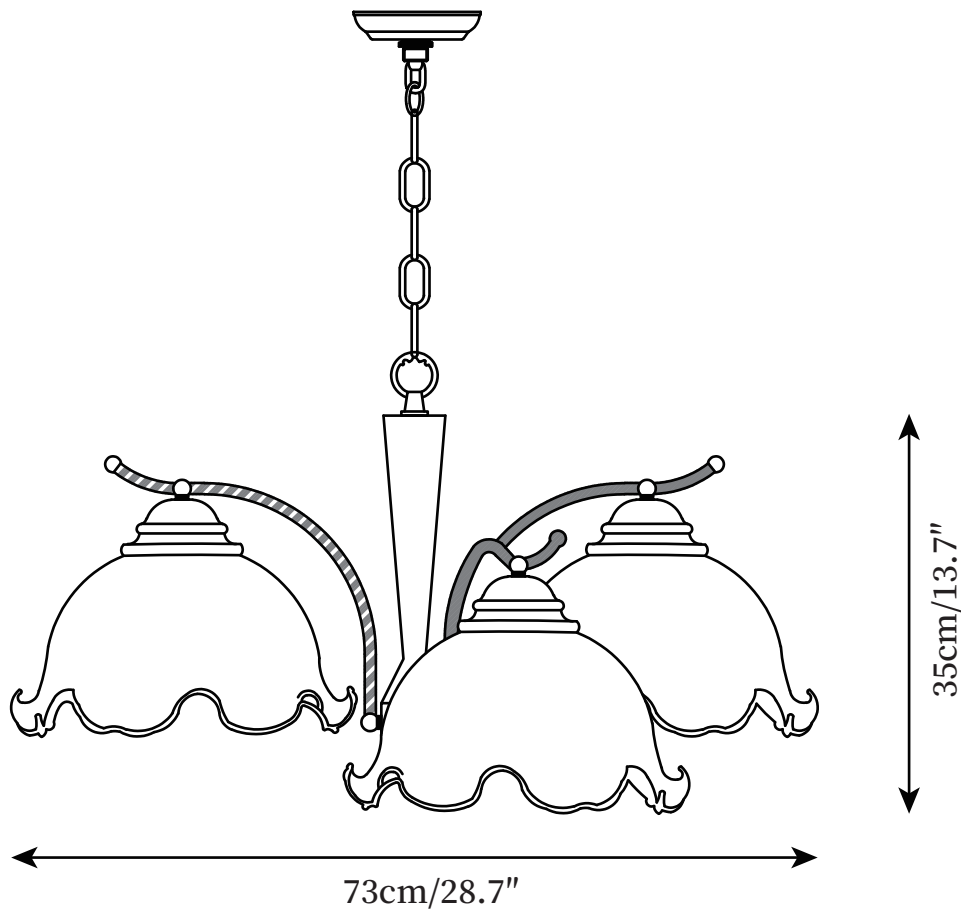

## DESCRIPTION

A modern update on the classic chandelier, this is an eye-catching lighting centerpiece sure to raise admiration. The chandelier features a striking flower lampshade. lamp body curving out downwards, this chandelier is a stylish choice for a living room or living space.

## SPECIFICATION DETAILS

\*For custom options, consult factory for details

<b>Fixture Dimensions</b>	D 28.7" x H 13.7 "
<b>Light source</b>	E27
<b>Wattage</b>	Max 60W
<b>Voltage</b>	AC 110-240V
<b>Color Temperature</b>	Based on the purchase of light bulbs
<b>CRI(Ra)</b>	80CRI
<b>Mounting</b>	Ceiling
<b>Driver Required</b>	NO
<b>Optional Color Temps</b>	Buy bulbs as needed
<b>LED Rated Life</b>	Based on bulb life (we do not supply bulbs)
<b>Dimming</b>	Dimming is not supported
<b>Finishes</b>	Polished brass, Walnut wood
<b>Glass Details</b>	White
<b>Material</b>	Brass, Glass, Walnut wood
<b>Hanging chain Length</b>	Hanging chain lengths range between 50cm - 100cm
<b>Hanging chain Type</b>	Gold / Rod
<b>Warranty</b>	2 Yaers

## SPECIFICATION DETAILS

\*For custom options, consult factory for details

<b>Fixture Dimensions</b>	D 31.4" x H 13.7"
<b>Light source</b>	E27
<b>Wattage</b>	Max 60W
<b>Voltage</b>	AC 110-240V
<b>Color Temperature</b>	Based on the purchase of light bulbs
<b>CRI(Ra)</b>	80CRI
<b>Mounting</b>	Ceiling
<b>Driver Required</b>	NO
<b>Optional Color Temps</b>	Buy bulbs as needed
<b>LED Rated Life</b>	Based on bulb life (we do not supply bulbs)
<b>Dimming</b>	Dimming is not supported
<b>Finishes</b>	Polished brass, Walnut wood
<b>Glass Details</b>	White
<b>Material</b>	Brass, Glass, Walnut wood
<b>Hanging chain Length</b>	Hanging chain lengths range between 50cm - 100cm
<b>Hanging chain Type</b>	Gold / Rod
<b>Warranty</b>	2 Yaers