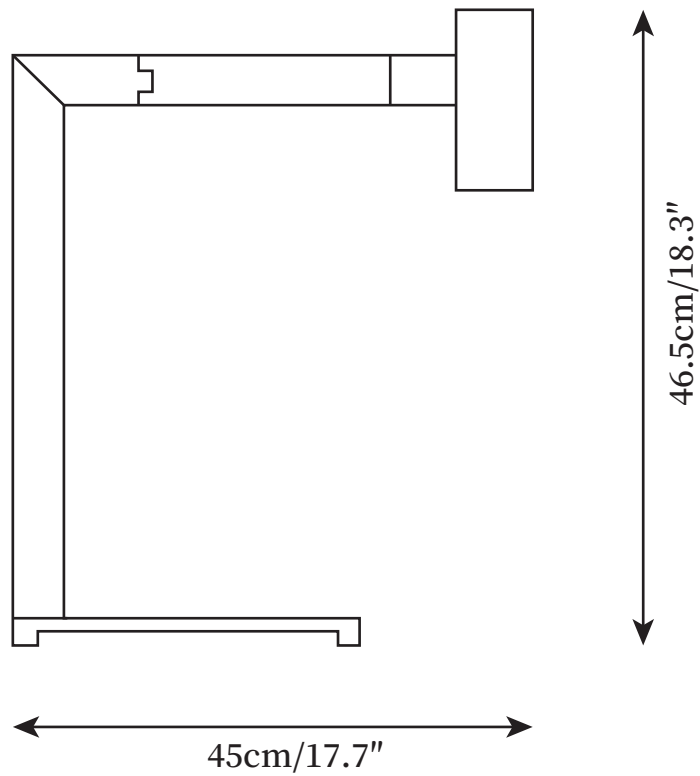

SPECIFICATION SHEET

DESCRIPTION

A stunning addition to both a contemporary and industrial interior, this table lamp is an exquisite object of functional decor that provides the also infuses a room with the sophisticated allure of minimalist elegance. Either by a contemporary bed, on an industrial desk, or in a monochromatic living room, this piece will make a statement. For customization, please inquire with the Concierge.

SPECIFICATION DETAILS

*For custom options, consult factory for details

Fixture Dimensions	D 17.7" x H 18.3"
Light source	Integrated LED
Wattage	5W
Voltage	AC 110-240V
Color Temperature	Based on the purchase of light bulbs
CRI(Ra)	80CRI
Mounting	Table
Driver Required	NO
Optional Color Temps	Warm White (3000K), Cool White (6000K), Daylight (4000K)
LED Rated Life	30,00 hours
Dimming	Dimming is not supported
Finishes	Black, Bronze
Shadow color	Black, Bronze
Material	Metal, Aluminum
Wire Length	59"
Wire Type	Wire with switch plug
Warranty	2 Yaers