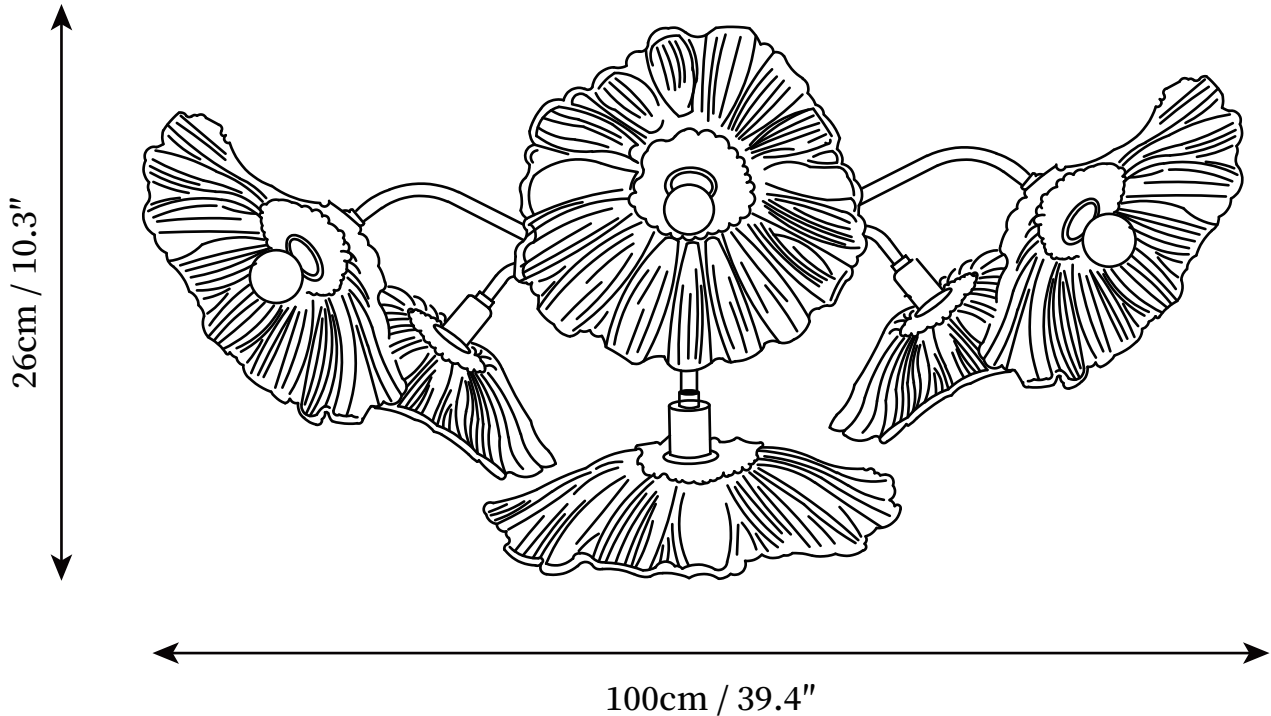

SPECIFICATION DETAILS

*For custom options, consult factory for details

Fixture Dimensions	D 31.5" x H 10.3"
Light source	E27
Wattage	Max 40W
Voltage	AC 110-240V
Color Temperature	Based on the purchase of light bulbs
CRI(Ra)	80CRI
Mounting	Ceiling
Driver Required	NO
Optional Color Temps	Buy bulbs as needed
LED Rated Life	Based on bulb life (we do not supply bulbs)
Dimming	Dimming is not supported
Finishes	Gold
Glass Details	Clear, Pink
Material	Iron, Metal, Glass
Chain Length	NO
Chain Type	NO
Warranty	2 Yaers

SPECIFICATION SHEET

DESCRIPTION

This ceiling lamp is made of leaf-shaped frosted glass. The diffused light is soft and harmonious, perfect for illuminating your interior. Repair not visible on one of the crystals, marks of time consistent with the age of the object. Unique design object.

SPECIFICATION DETAILS

*For custom options, consult factory for details

Fixture Dimensions	D 39.4" x H 10.3"
Light source	E27
Wattage	Max 40W
Voltage	AC 110-240V
Color Temperature	Based on the purchase of light bulbs
CRI(Ra)	80CRI
Mounting	Ceiling
Driver Required	NO
Optional Color Temps	Buy bulbs as needed
LED Rated Life	Based on bulb life (we do not supply bulbs)
Dimming	Dimming is not supported
Finishes	Gold
Glass Details	Clear, Pink
Material	Iron, Metal, Glass
Chain Length	NO
Chain Type	NO
Warranty	2 Yaers