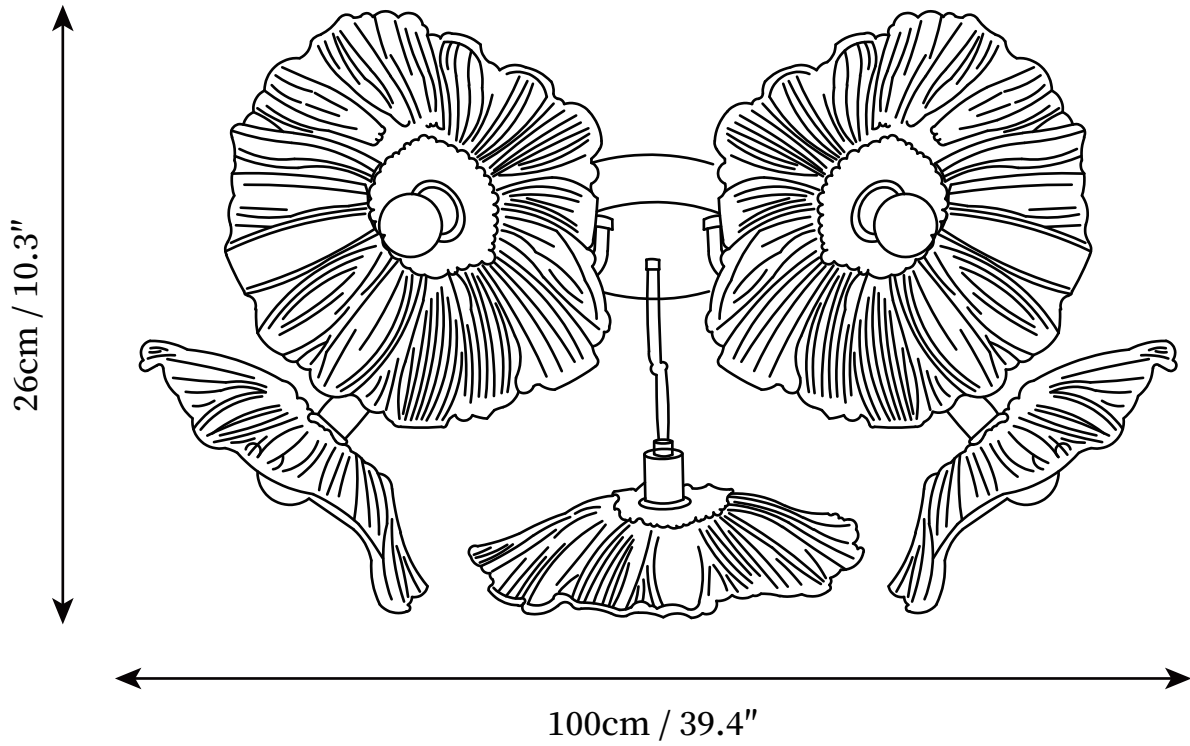

Lotus Leaf Glass Ceiling Lamp

Email: info@vakkerlight.com
www.vakkerlight.com

SPECIFICATION SHEET

DESCRIPTION

This ceiling lamp is made of leaf-shaped frosted glass. The diffused light is soft and harmonious, perfect for illuminating your interior. Repair not visible on one of the crystals, marks of time consistent with the age of the object. Unique design object.

SPECIFICATION DETAILS

*For custom options, consult factory for details

Fixture Dimensions	D 31.5" x H 10.3"
Light source	E27
Wattage	Max 40W
Voltage	AC 110-240V
Color Temperature	Based on the purchase of light bulbs
CRI(Ra)	80CRI
Mounting	Ceiling
Driver Required	NO
Optional Color Temps	Buy bulbs as needed
LED Rated Life	Based on bulb life (we do not supply bulbs)
Dimming	Dimming is not supported
Finishes	Gold
Glass Details	Clear, Pink
Material	Iron, Metal, Glass
Chain Length	NO
Chain Type	NO
Warranty	2 Yaers

SPECIFICATION SHEET

DESCRIPTION

This ceiling lamp is made of leaf-shaped frosted glass. The diffused light is soft and harmonious, perfect for illuminating your interior. Repair not visible on one of the crystals, marks of time consistent with the age of the object. Unique design object.

SPECIFICATION DETAILS

*For custom options, consult factory for details

Fixture Dimensions	D 39.4" x H 10.3"
Light source	E27
Wattage	Max 40W
Voltage	AC 110-240V
Color Temperature	Based on the purchase of light bulbs
CRI(Ra)	80CRI
Mounting	Ceiling
Driver Required	NO
Optional Color Temps	Buy bulbs as needed
LED Rated Life	Based on bulb life (we do not supply bulbs)
Dimming	Dimming is not supported
Finishes	Gold
Glass Details	Clear, Pink
Material	Iron, Metal, Glass
Chain Length	NO
Chain Type	NO
Warranty	2 Yaers