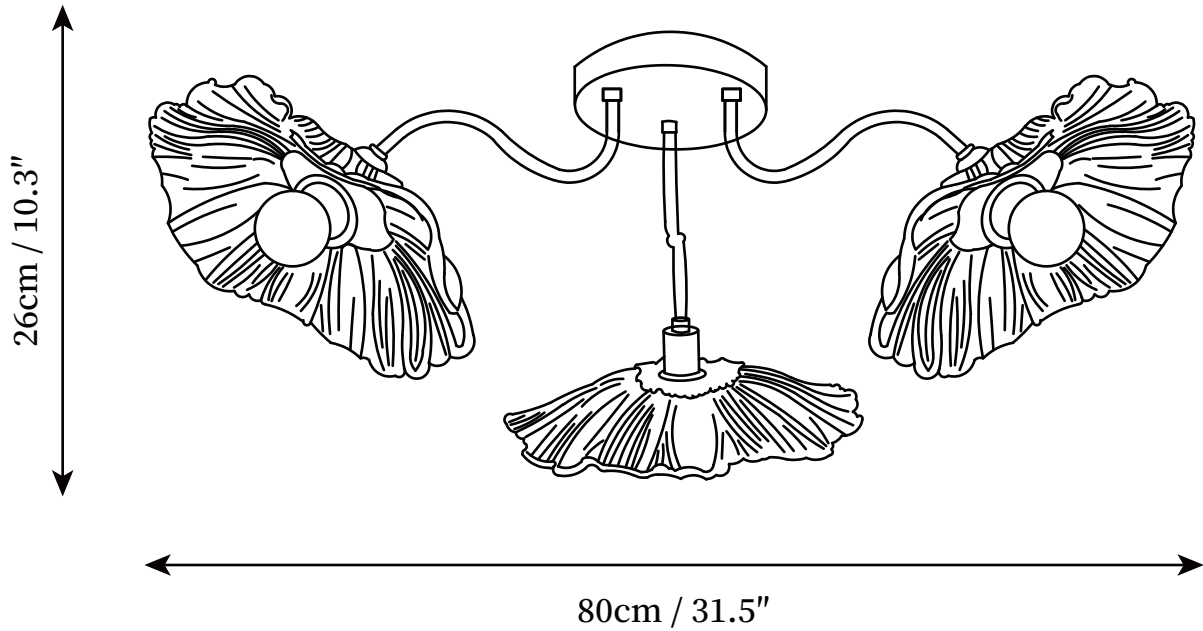

Lotus Leaf Glass Ceiling Lamp

Email: info@vakkerlight.com
www.vakkerlight.com

SPECIFICATION SHEET

DESCRIPTION

This ceiling lamp is made of leaf-shaped frosted glass. The diffused light is soft and harmonious, perfect for illuminating your interior. Repair not visible on one of the crystals, marks of time consistent with the age of the object. Unique design object.

SPECIFICATION DETAILS

*For custom options, consult factory for details

Fixture Dimensions	D 31.5" x H 10.3"
Light source	E27
Wattage	Max 40W
Voltage	AC 110-240V
Color Temperature	Based on the purchase of light bulbs
CRI(Ra)	80CRI
Mounting	Ceiling
Driver Required	NO
Optional Color Temps	Buy bulbs as needed
LED Rated Life	Based on bulb life (we do not supply bulbs)
Dimming	Dimming is not supported
Finishes	Gold
Glass Details	Clear, Pink
Material	Iron, Metal, Glass
Chain Length	NO
Chain Type	NO
Warranty	2 Yaers

SPECIFICATION SHEET

DESCRIPTION

This ceiling lamp is made of leaf-shaped frosted glass. The diffused light is soft and harmonious, perfect for illuminating your interior. Repair not visible on one of the crystals, marks of time consistent with the age of the object. Unique design object.

SPECIFICATION DETAILS

*For custom options, consult factory for details

Fixture Dimensions	D 39.4" x H 10.3"
Light source	E27
Wattage	Max 40W
Voltage	AC 110-240V
Color Temperature	Based on the purchase of light bulbs
CRI(Ra)	80CRI
Mounting	Ceiling
Driver Required	NO
Optional Color Temps	Buy bulbs as needed
LED Rated Life	Based on bulb life (we do not supply bulbs)
Dimming	Dimming is not supported
Finishes	Gold
Glass Details	Clear, Pink
Material	Iron, Metal, Glass
Chain Length	NO
Chain Type	NO
Warranty	2 Yaers