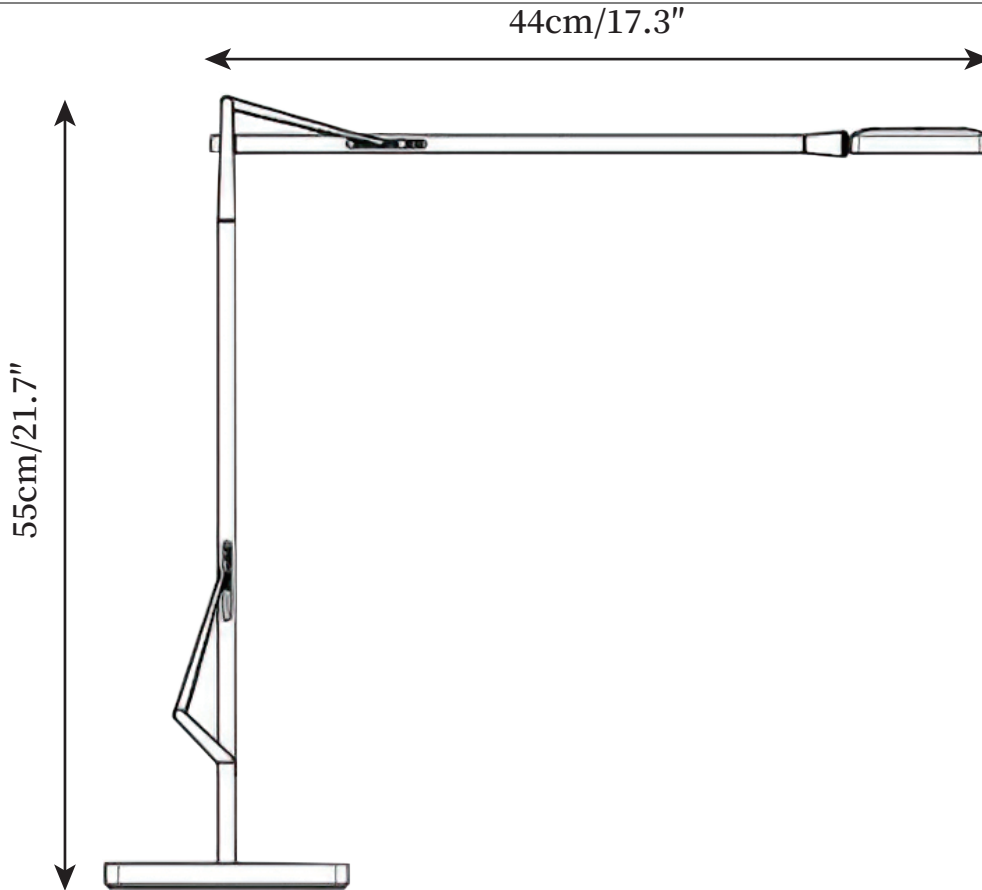

Kelvin Edge Table Lamp

Email: info@vakkerlight.com
www.vakkerlight.com

10685-B Hazelhurst Dr. # 29032 Houston, TX 77043 USA

SPECIFICATION SHEET

DESCRIPTION

The Kelvin Edge Table Lamp offers the innovation and sleek design of the collection in a smaller package—without sacrificing output. Featuring the exclusive Edge Lighting Technology™ from which it takes its name, this table lamp combines efficiency with light intensity and emission magnitude to create the balanced, brilliant glow you'd expect from a much larger light.

SPECIFICATION DETAILS

*For custom options, consult factory for details

Fixture Dimensions	D 17.3" x H 21.7"
Light source	Integrated LED
Wattage	~5W
Voltage	AC 110-240V
Color Temperature	3000k
CRI(Ra)	80CRI
Mounting	Table
Driver Required	Yes
Optional Color Temps	Warm White (3000K), Cool White (6000K), Daylight (4000K)
LED Rated Life	30000 hours
Dimming	Dimming is not supported
Finishes	Black
Shade Details	Black
Material	Metal, Aluminum, Iron
Wire Length	59"
Wire Type	Wire with switch plug
Warranty	2 Yaers