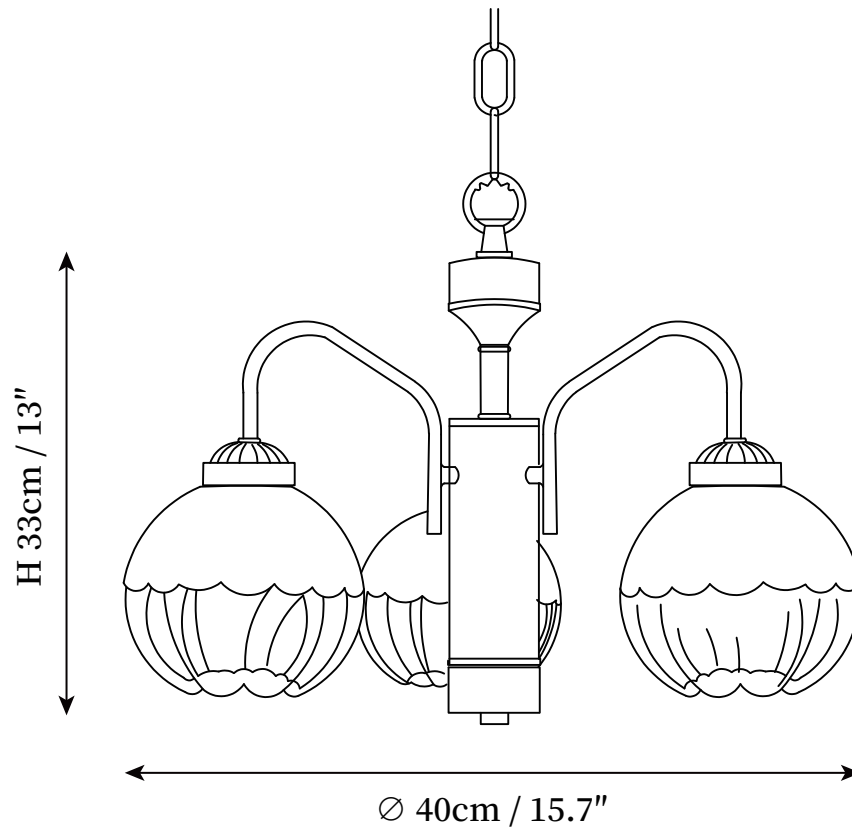

SPECIFICATION SHEET

DESCRIPTION

A beautiful and romantic flower bud chandelier, made of exquisite and beautiful glass chandelier, full of luxury, adding a warm atmosphere to your living room.

SPECIFICATION DETAILS

*For custom options, consult factory for details

Fixture Dimensions	D 15.7" x H 13"
Light source	E27
Wattage	Max 40W
Voltage	AC 110-240V
Color Temperature	Based on the purchase of light bulbs
CRI(Ra)	80CRI
Mounting	Ceiling
Driver Required	NO
Optional Color Temps	Buy bulbs as needed
LED Rated Life	Based on bulb life (we do not supply bulbs)
Dimming	Dimming is not supported
Finishes	Chrome, Walnut
Shade Details	White
Material	Iron, Glass, Walnut wood
Rod Length	Rod lengths range between 50cm - 100cm
Rod Type	Iron / Chrome
Warranty	2 Yaers