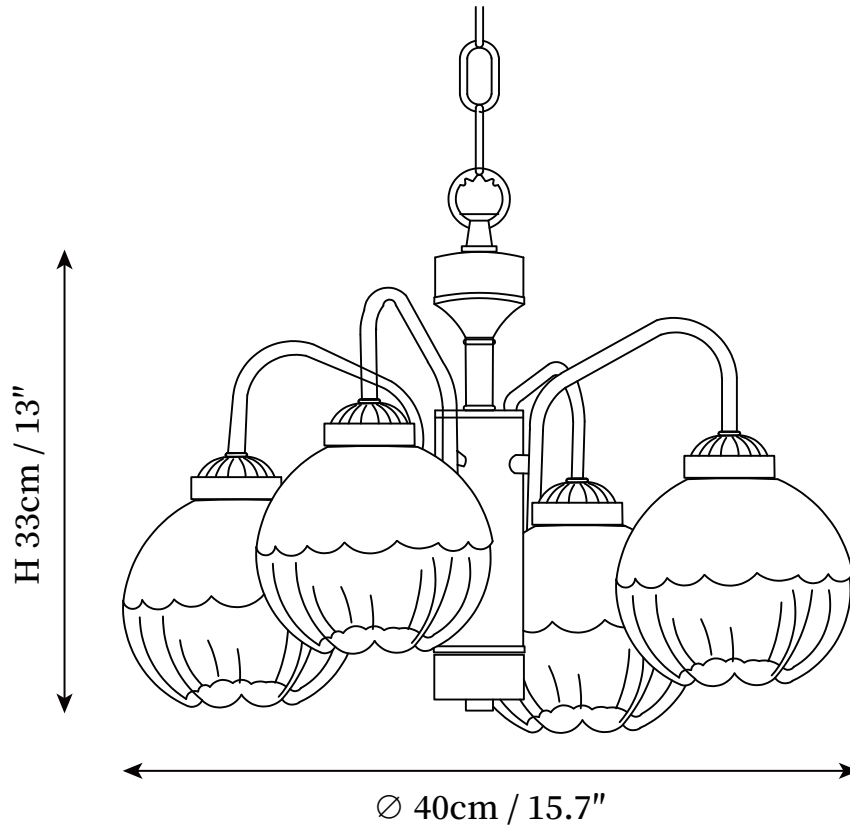

SPECIFICATION SHEET

DESCRIPTION

A beautiful and romantic flower bud chandelier, made of exquisite and beautiful glass chandelier, full of luxury, adding a warm atmosphere to your living room.

SPECIFICATION DETAILS

*For custom options, consult factory for details

Fixture Dimensions	D 15.7" x H 13"
Light source	E27
Wattage	Max 40W
Voltage	AC 110-240V
Color Temperature	Based on the purchase of light bulbs
CRI(Ra)	80CRI
Mounting	Ceiling
Driver Required	NO
Optional Color Temps	Buy bulbs as needed
LED Rated Life	Based on bulb life (we do not supply bulbs)
Dimming	Dimming is not supported
Finishes	Chrome, Walnut
Shade Details	White
Material	Iron, Glass, Walnut wood
Rod Length	Rod lengths range between 50cm - 100cm
Rod Type	Iron / Chrome
Warranty	2 Yaers