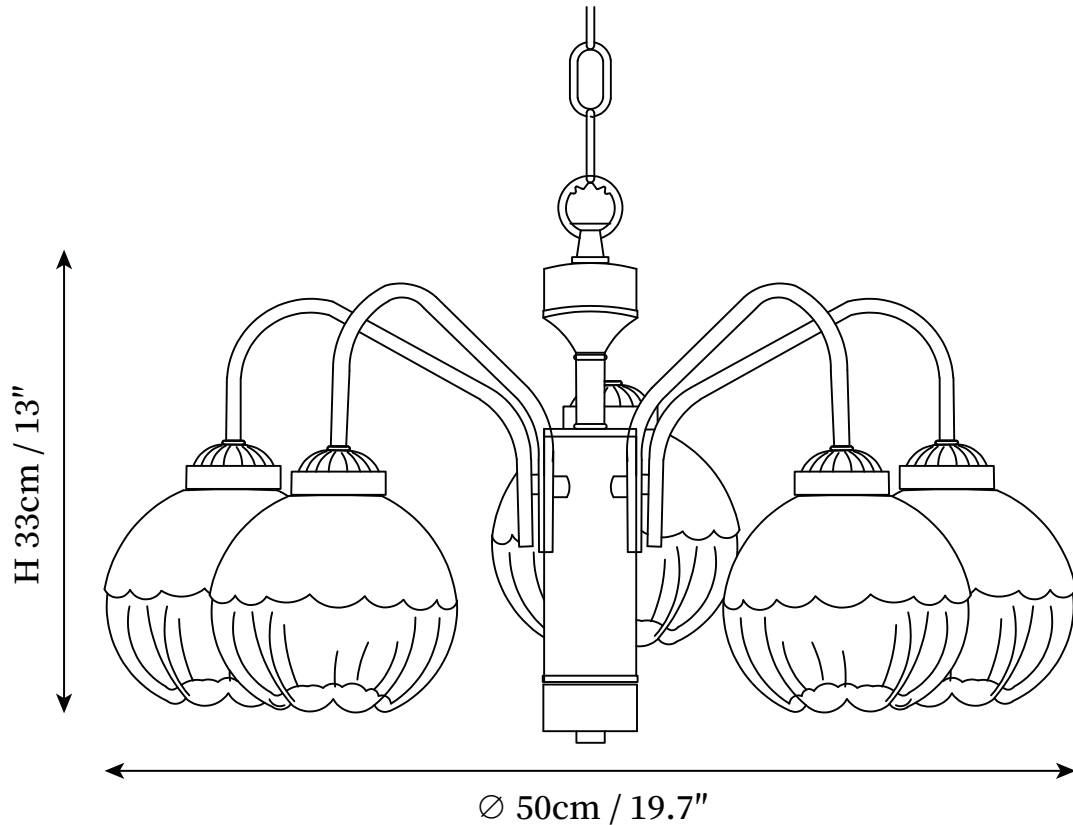

SPECIFICATION SHEET

DESCRIPTION

A beautiful and romantic flower bud chandelier, made of exquisite and beautiful glass chandelier, full of luxury, adding a warm atmosphere to your living room.

SPECIFICATION DETAILS

*For custom options, consult factory for details

Fixture Dimensions	D 19.7" x H 13"
Light source	E27
Wattage	Max 40W
Voltage	AC 110-240V
Color Temperature	Based on the purchase of light bulbs
CRI(Ra)	80CRI
Mounting	Ceiling
Driver Required	NO
Optional Color Temps	Buy bulbs as needed
LED Rated Life	Based on bulb life (we do not supply bulbs)
Dimming	Dimming is not supported
Finishes	Chrome, Walnut
Shade Details	White
Material	Iron, Glass, Walnut wood
Rod Length	Rod lengths range between 50cm - 100cm
Rod Type	Iron / Chrome
Warranty	2 Yaers