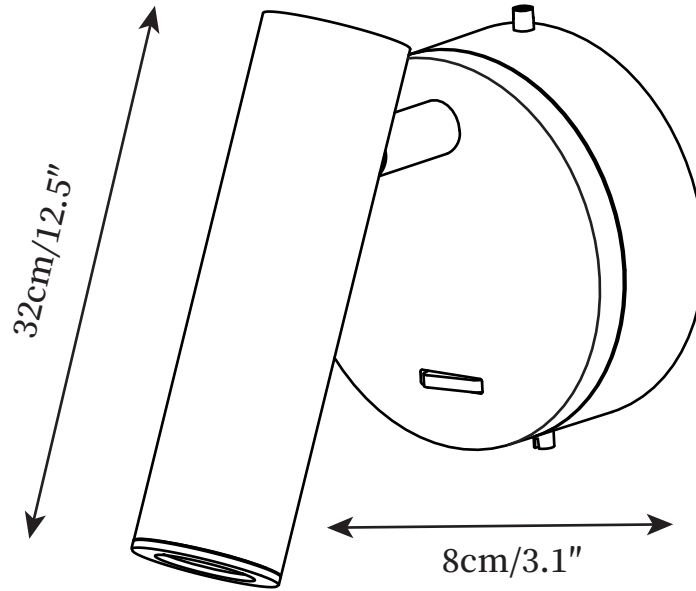

Enna Surface Sconce

Email: info@vakkerlight.com

www.vakkerlight.com

SPECIFICATION SHEET

DESCRIPTION

The fine, minimalist curves of the Enna Surface blend harmoniously into various interior styles. Simply mount the compact luminaire on the wall next to the bed or reading chair. In the twinkling of an eye, the spotlight is focused on your reading and you can let your imagination run wild. It can be conveniently switched on manually via the slender switch.

SPECIFICATION DETAILS

*For custom options, consult factory for details

Fixture Dimensions	D 3.1" x H 12.5"
Light source	Integrated LED
Wattage	~10 W
Voltage	AC 110-240V
Color Temperature	3000k
CRI(Ra)	80CRI
Mounting	Wall
Driver Required	Yes
Optional Color Temps	Warm White (3000K), Cool White (6000K), Daylight (4000K)
LED Rated Life	3000 hours
Dimming	Dimming is not supported
Finishes	Silver, Sand Nickel, Antique Bronze, Brushed Bronze, Gold
Shade Details	Silver, Sand Nickel, Antique Bronze, Brushed Bronze, Gold
Material	Metal
Wire Length	7.8"
Wire Type	USB charging cable
Warranty	2 Yaers