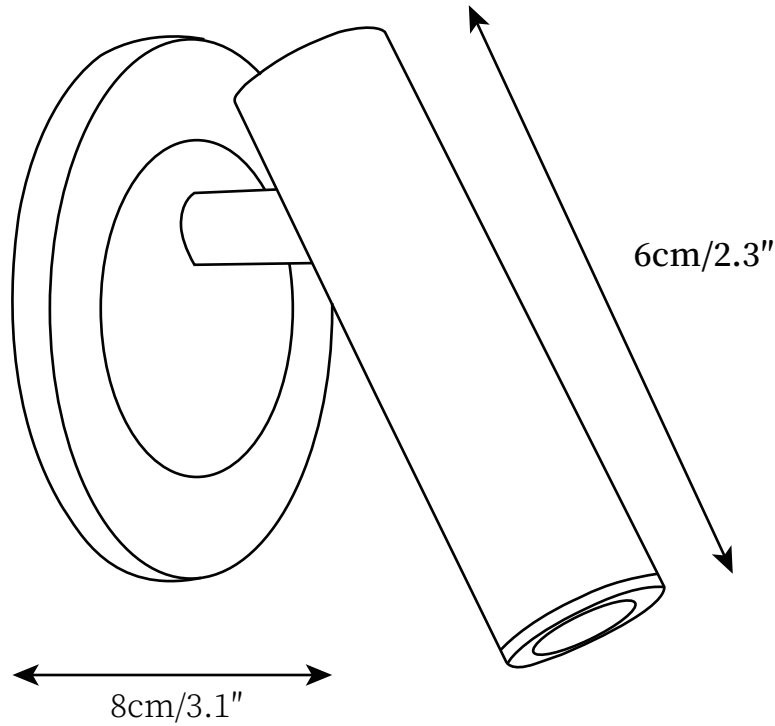

Enna Recess sconce

Email: info@vakkerlight.com

www.vakkerlight.com

SPECIFICATION SHEET

DESCRIPTION

This sconce can provide additional lighting in the bedroom or living room as a reading lamp. With the rotary head can be directed in the desired beam direction.

SPECIFICATION DETAILS

*For custom options, consult factory for details

Fixture Dimensions	D 3.1" x H 2.3"
Light source	Integrated LED
Wattage	~10 W
Voltage	AC 110-240V
Color Temperature	3000k
CRI(Ra)	80CRI
Mounting	Wall
Driver Required	Yes
Optional Color Temps	Warm White (3000K), Cool White (6000K), Daylight (4000K)
LED Rated Life	3000 hours
Dimming	Dimming is not supported
Finishes	Black, Silver, Sand Nickel, Brushed Bronze
Shade Details	Black, Silver, Sand Nickel, Brushed Bronze
Material	Metal
Wire Length	No
Wire Type	No
Warranty	2 Yaers