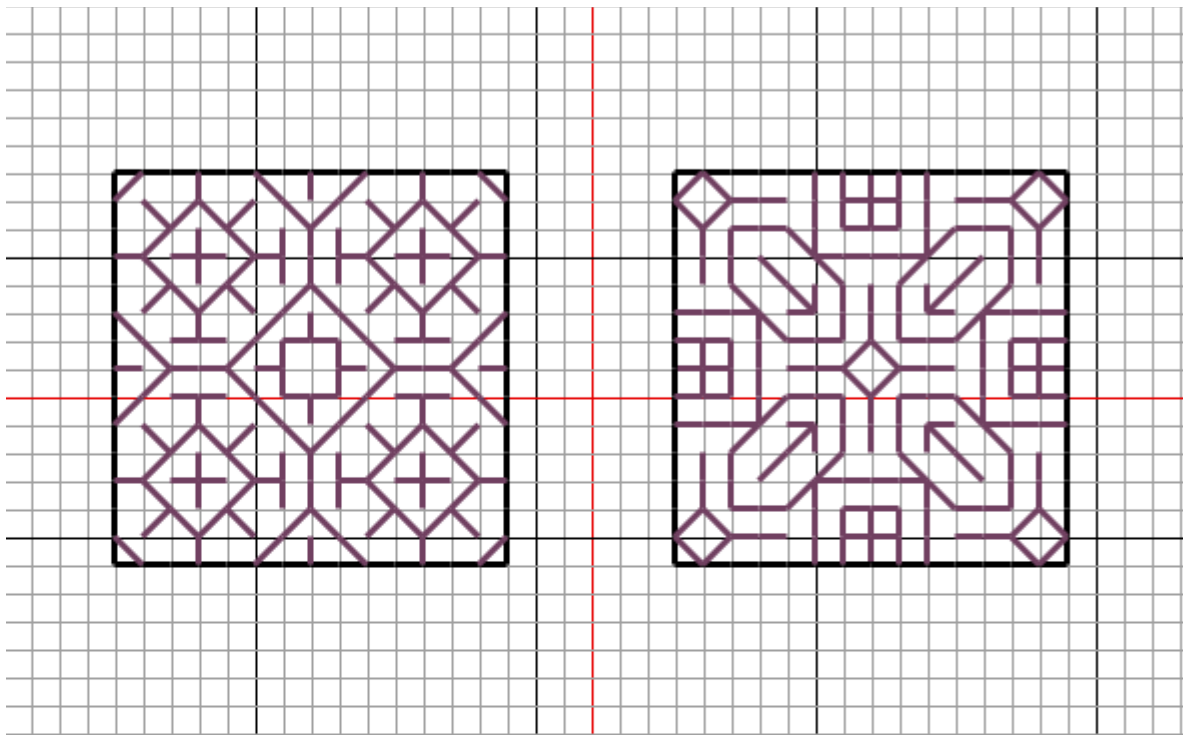

Week 17 Alternative

Hello - hope you are still enjoying the SAL

I provided an alternative for week 7 (due to it being apparent that some people preferred horizontal & vertical symmetry). However, after releasing the pattern that week I realised that the alternative was used later in the year, for this week in fact. So if you used the week 7 alternative, then here is the week 17 one

NB: I have attached this to the front of the official pdf as a lot of people missed it at the back, so please see page 2 for this weeks full pattern