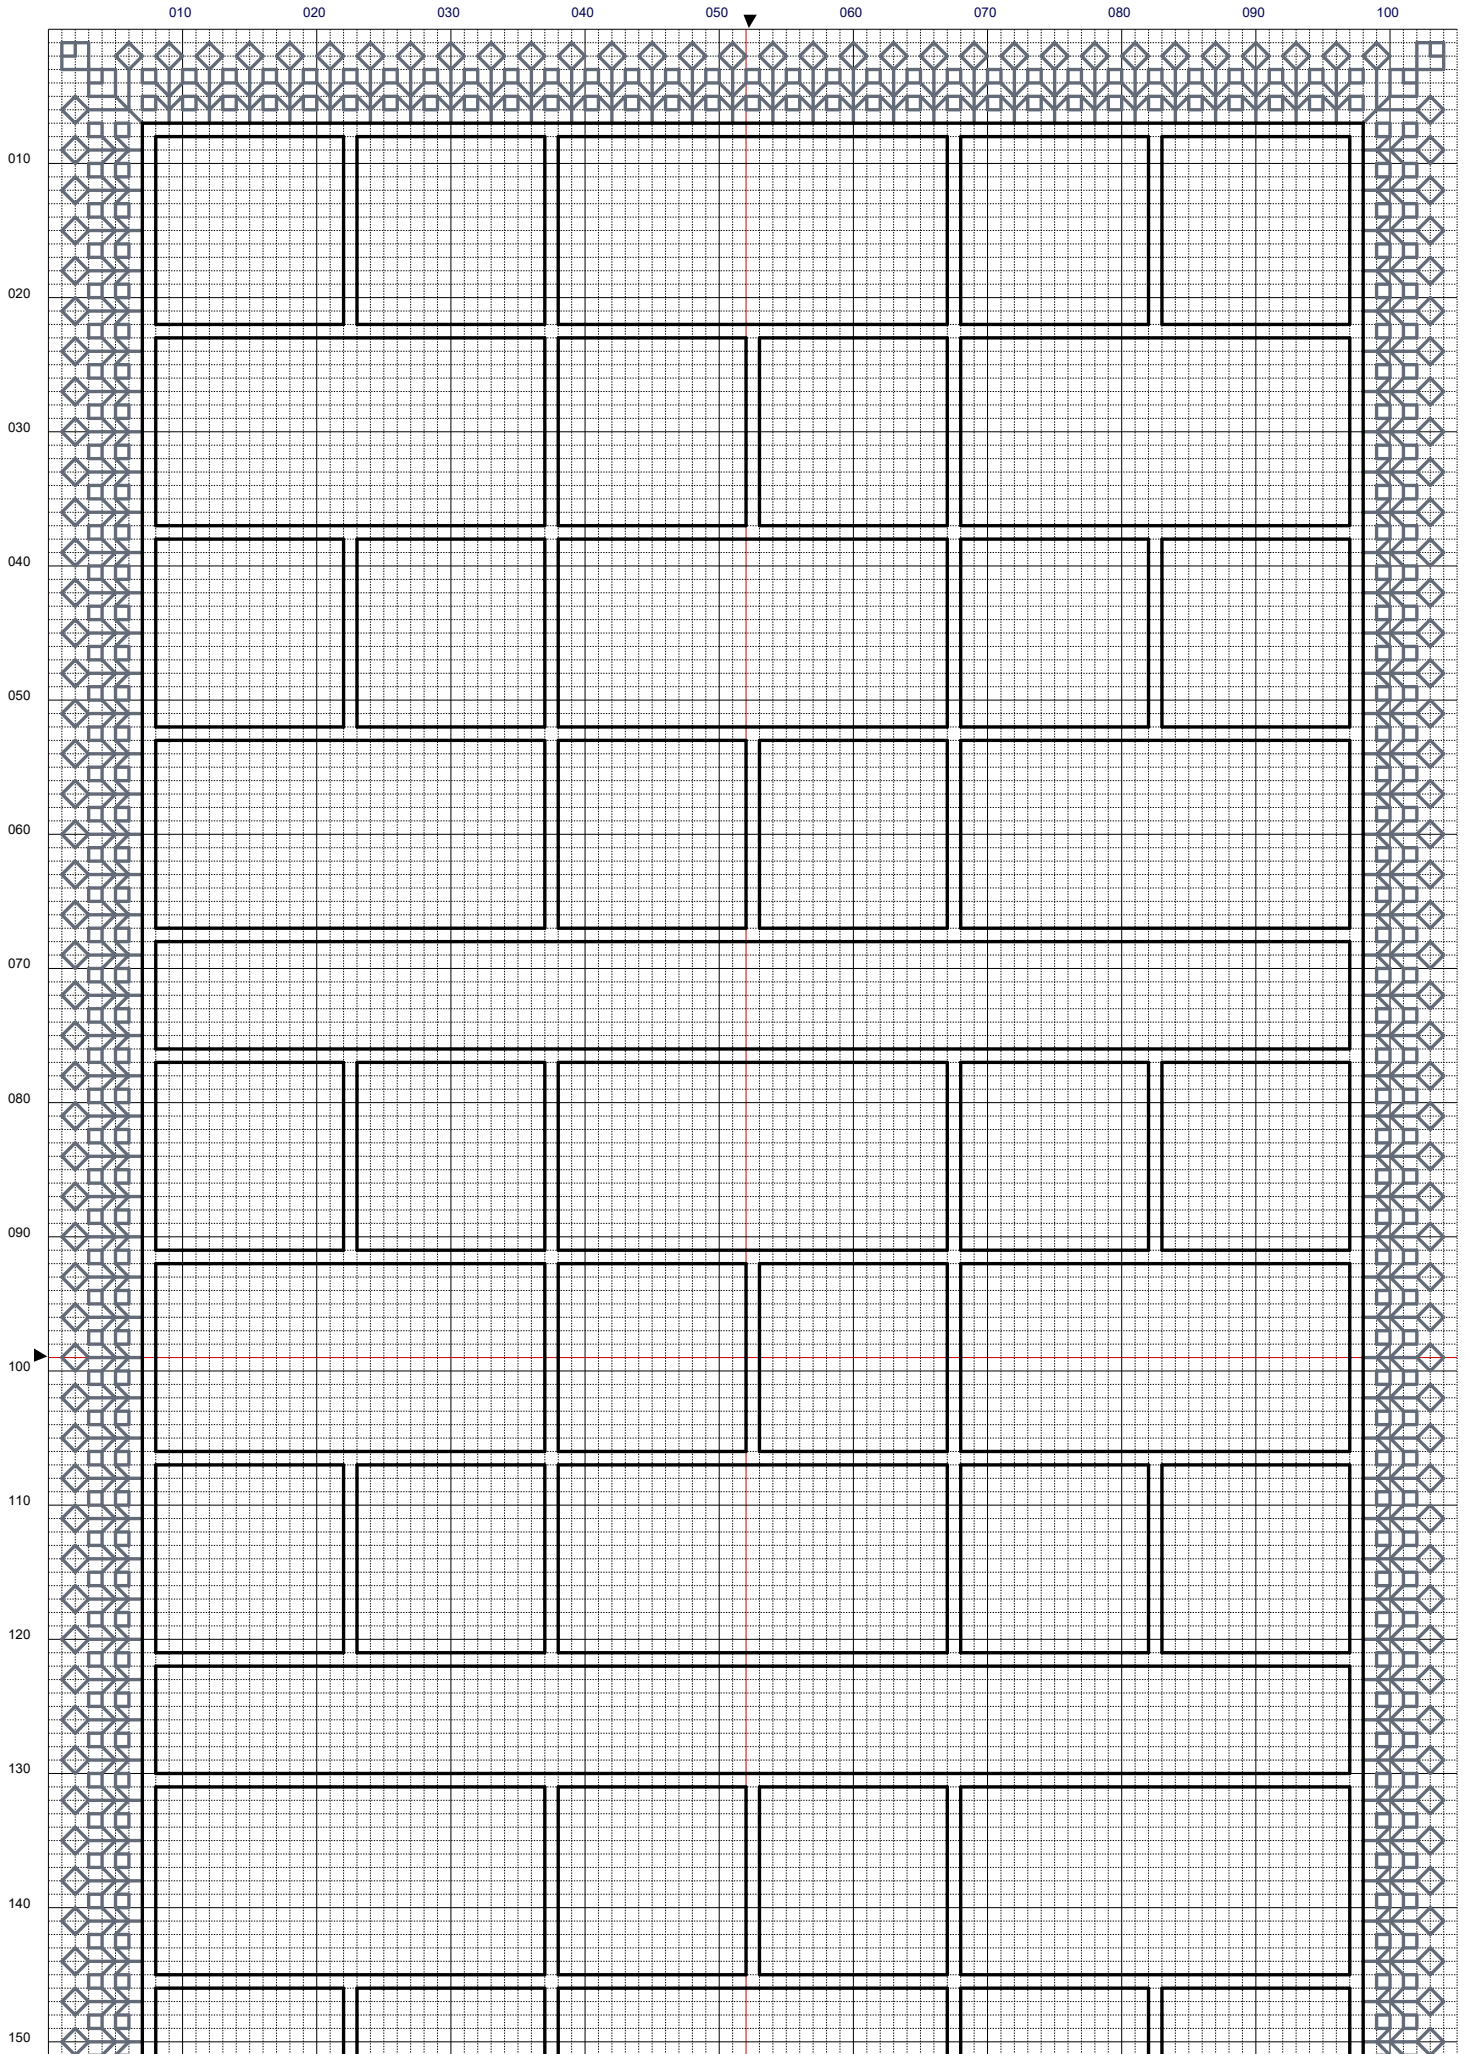

A Year Of Blackwork - Border 5

A Year Of Blackwork - Border 5

*** For personal use only

Please note you are not authorised to produce any patterns for sale using this border.

A Year Of Blackwork - Border 5 - Close Up

Each corner is the same.
With the repeated pattern in between