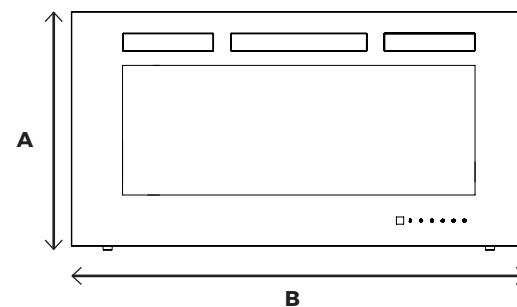

Remote Control

Conveniently control the flame intensity, flame color option, blower, heat output and timer at your fingertips

FEATURES

- 390 sq. in. viewing area
- 1,500 Watts
- Ultra slim design
- Simply plugs into a 120V wall outlet
- Suitable for any room including bedrooms, sitting rooms and mobile homes
- Paintable cord cover included (covers cord can be painted to blend in with existing décor)
- Glass ember bed accents the flame
- Flame choice of blue or orange or combined multi-color flame

GLASS VIEWING AREA

Height	12"
Width	32 5/16"

OVERALL UNIT		
A	B	C
21 5/8"	42"	5"

*Finishing flange depth (The finishing flange defines the perimeter of the fireplace opening). Framing or finishing materials must NEVER encroach inside the finishing flange.