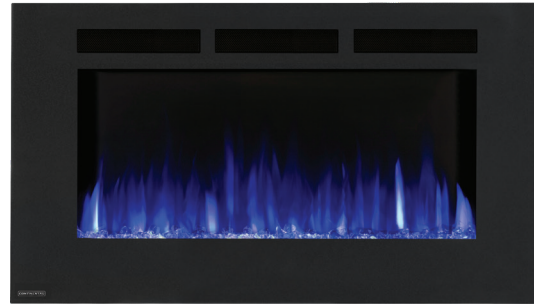

YOUR AUTHORIZED CONTINENTAL DEALER

ELECTRIC FIREPLACE
CEFL42FH-1
LINEAR WALL MOUNT

Build Quality, Build Confidence.
continentalcomfort.com

CONTINENTAL

P: 1-866-820-8686
continentalcomfort.com

Consult your owner's manual for complete installation instructions, accurate framing dimensions and proper clearances to combustible material. Check all local and national building codes. All specifications are subject to change without prior notice due to on-going product improvements. Products may not be exactly as shown

CONTINENTAL

CEFL42FH-1

LED Lights

High power LED lights not only deliver intense and spectacular flames in daylight conditions they also require little or no maintenance

Simplified Installation

The included mounting bracket with template ensures accurate and stress-free installation for a wall hung applications. Fireplace can also be recessed into the wall for a flush appearance

Remote Control

Conveniently control the flame intensity, flame color option, blower, heat output and timer at your fingertips

FEATURES

- 390 sq. in. viewing area
- 1,500 Watts
- Ultra slim design
- Simply plugs into a 120V wall outlet
- Suitable for any room including bedrooms, sitting rooms and mobile homes
- Paintable cord cover included (covers cord can be painted to blend in with existing décor)
- Glass ember bed accents the flame
- Flame choice of blue or orange or combined multi-color flame

FLAME COLOR OPTIONS

Blue Flame Color

Orange Flame Color

Multi Flame Color

PARTS & ACCESSORIES

Paintable Cord Cover

Touchscreen Control Panel

Front vents allow unit to be fully recessed