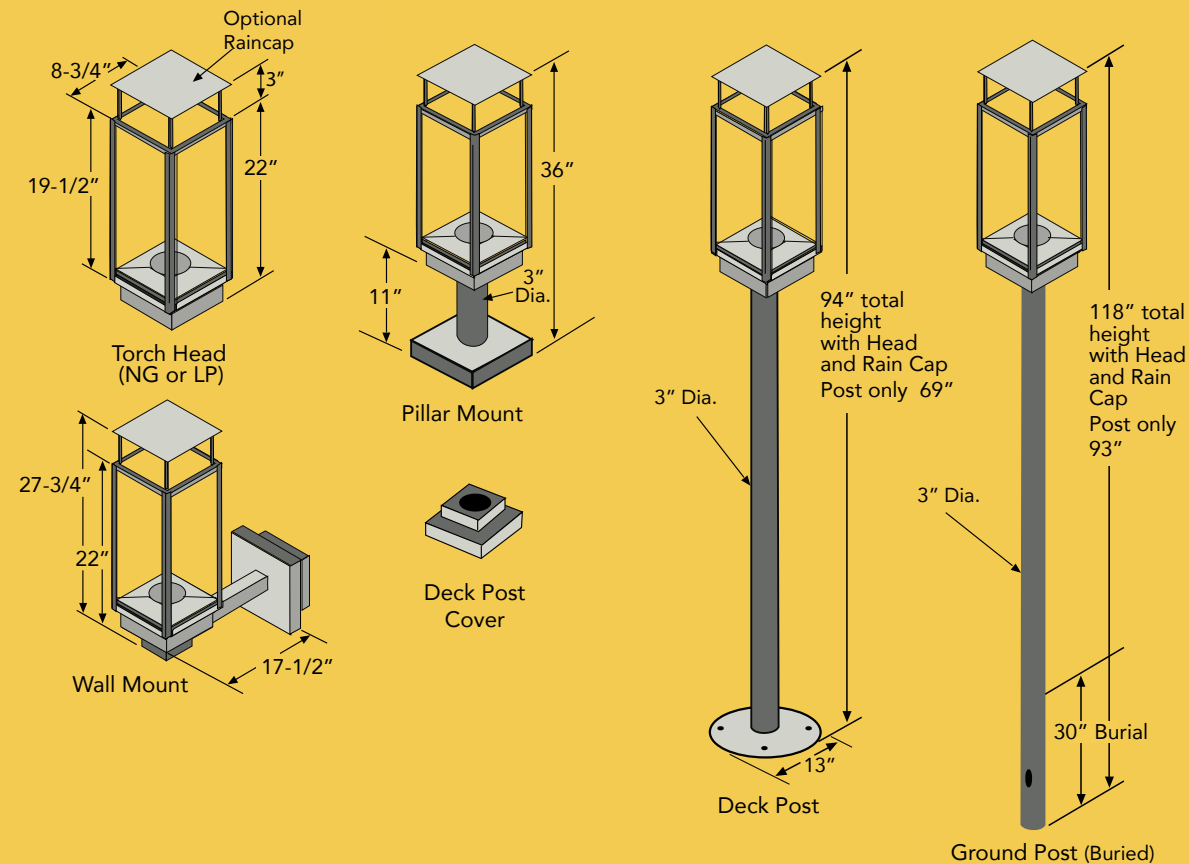

Tempest Torch™