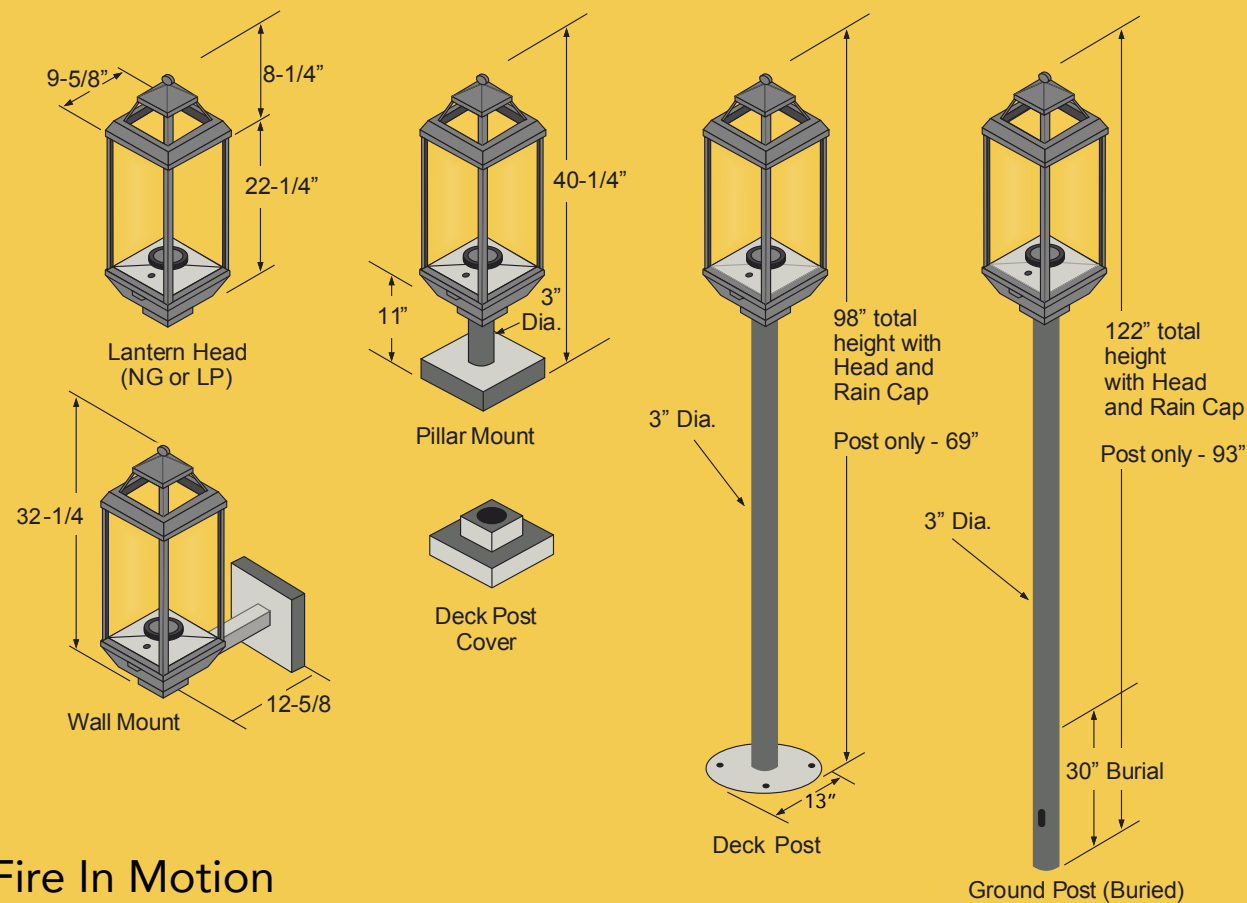

The signature spiraling flame of the Tempest Torch™ and Tempest Lantern™ reaches a height of 17 inches and provides up to 20,000 BTUs. The four-sided, 18-inch tall open-air tempered glass housing is designed to prevent the flame from going out during high winds or rainfall, but includes an automatic gas safety shutoff valve, should the flame ever go out.

- The Tempest Torch™ and Tempest Lantern™ can be installed in four different ways:
 - Ground Post
 - Deck Post
 - Pillar Mount
 - Wall Mount
- Automatic gas shutoff for added safety if the flame ever goes out.
- Removable rain cap included.
- Tempered glass panels are easy to remove for cleaning and service.
- The Tempest Torch™ features a durable stainless steel frame and burner.
- The Tempest Lantern™ features a durable, high temperature black powder coated frame & cap.
- Available in your choice of natural gas or propane.
- COMING SOON Larger 50K Version of the Tempest Lantern™

These four Pillar Mounted Tempest Torches elevate this deck into the ultimate outdoor entertainment space.

Minimum Clearances To Combustibles

Floor: 2.5" combustible floor to bottom (base) of torch
Walls: 8" measured from glass surface
Ceiling: 26" measured from the torch top (glass frame) with or without the raincap. (Refer to the Owner's Manual for further details)