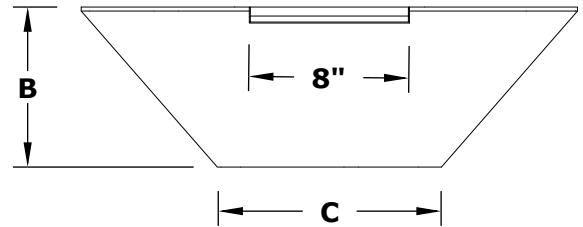

CAZO WATER BOWL - GFRC Concrete

ISOMETRIC VIEW

FRONT SIDE VIEW

RIGHT SIDE VIEW

TOP VIEW

| SKU | A | B | C | D | GPM |
|-------------|-----|-----|-----|------|------|
| OPT-24RWGWO | 24" | 9" | 9" | 2" | 7-10 |
| OPT-32RWGWO | 31" | 10" | 10" | 3" | 7-10 |
| OPT-36RWO | 36" | 12" | 14" | 3" | 7-10 |
| OPT-48RWO | 48" | 16" | 20" | 2.5" | 7-10 |

Fire Pit Material: GFRC Wood Grain
Pan Material: 304 Stainless Steel
Burner Material: 304 Stainless Steel

Standard 2" Depth on all pans
12V ELECTRONIC IGNITION
ANSI Z21.97-(2017) / CSA 2.41-(2017)