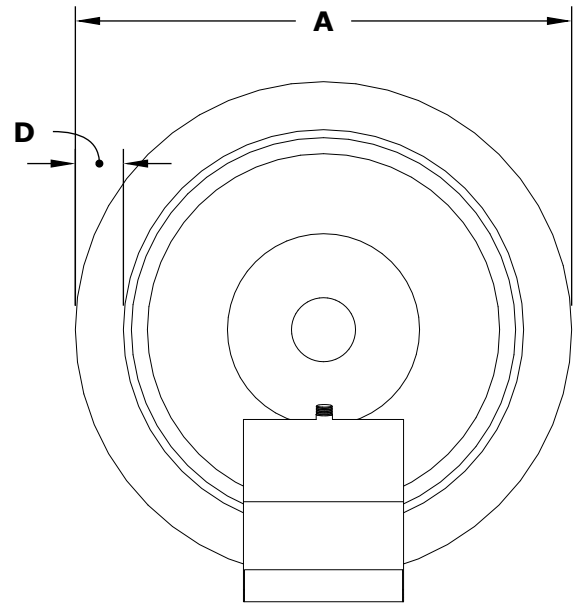

CAZO WATER BOWL - GFRC Concrete

ISOMETRIC VIEW

FRONT SIDE VIEW

RIGHT SIDE VIEW

TOP VIEW

| SKU | A | B | C | D | GPM |
|-------------|-----|-----|-----|------|------|
| OPT-24RWGWO | 24" | 9" | 9" | 2" | 7-10 |
| OPT-32RWGWO | 31" | 10" | 10" | 3" | 7-10 |
| OPT-36RWO | 36" | 12" | 14" | 3" | 7-10 |
| OPT-48RWO | 48" | 16" | 20" | 2.5" | 7-10 |

Fire Pit Material: GFRC Wood Grain
Pan Material: 304 Stainless Steel
Burner Material: 304 Stainless Steel

Standard 2" Depth on all pans
12V ELECTRONIC IGNITION
ANSI Z21.97-(2017) / CSA 2.41-(2017)