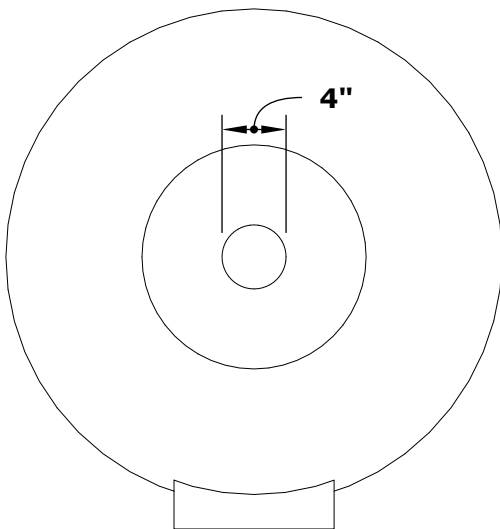

CAZO WATER BOWL - GFRC Concrete

ISOMETRIC VIEW

FRONT SIDE VIEW

RIGHT SIDE VIEW

TOP VIEW

| SKU | A | B | C | D | GPM |
|-------------|-----|-----|-----|------|------|
| OPT-24RWGWO | 24" | 9" | 9" | 2" | 7-10 |
| OPT-32RWGWO | 31" | 10" | 10" | 3" | 7-10 |
| OPT-36RWO | 36" | 12" | 14" | 3" | 7-10 |
| OPT-48RWO | 48" | 16" | 20" | 2.5" | 7-10 |

Fire Pit Material: GFRC Wood Grain
Pan Material: 304 Stainless Steel
Burner Material: 304 Stainless Steel

Standard 2" Depth on all pans
12V ELECTRONIC IGNITION
ANSI Z21.97-(2017) / CSA 2.41-(2017)