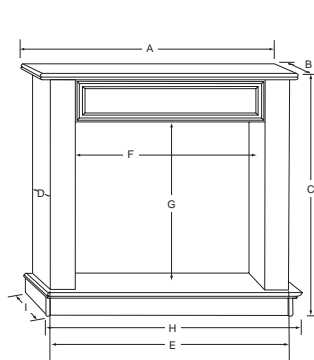

SPECIFICATIONS

Product Specifications

Wall Cabinet Surrounds and Hearths

Product	Model #		A	B	C	D	E	F	G	H	I	J
	Surround	Hearth										
GCUF32, DFS32, BDV400	WSGC32	WHGC32	58"	21-1/8"	48"	17-1/4"	50-1/2"	38"	35-7/8"	58"	21-3/8"	5"
GCUF36, DFS36, BDV500, 3000, EF500	WSGC36	WHGC36	62"	25-1/2"	48-1/4"	21-3/4"	54-3/8"	42"	35-3/4"	61-1/4"	25-1/2"	5"
MCUF36, MCFS36, LCUF36, SDV500	WS500	WH500	64-1/2"	25-1/2"	53"	22"	58-1/4"	42"	40-3/4"	65"	25-1/2"	5"
DHH	WSHH*	-	37-1/2"	10-1/4"	36-3/4"	9-3/8"	34-1/4"	24-1/4"	23-1/4"	36"	12-1/2"	-
DBX24, DFX24	WSH24*	-	38-1/8"	14-7/8"	38"	13-3/4"	35-5/8"	24-3/4"	26-5/8"	26-1/4"	18"	-
DFX32	WSH32*	-	52"	16-3/4"	48-1/4"	13"	44-5/8"	32-3/4"	30-7/8"	34-1/8"	19"	-
BDV300	WSGC30	WHGC30	52-1/2"	21-1/8"	45-1/2"	17-3/4"	46-1/8"	33-5/8"	32-3/8"	52-1/2"	21-1/8"	4-1/2"

Corner Cabinet Surrounds and Hearths

Product	Model #		A	B	C	D	E	F	G	H	I	J	K	L
	Surround	Hearth												
GCUF32, DFS32, BDV400	CSGC32	CHGC32	62-1/4"	44-1/8"	35-1/2"	6-1/4"	48-1/4"	38"	35-7/8"	21-3/4"	5"	6"	62-3/8"	62-1/2"
DFS36, BDV500, EF500	CSGC36	CHGC36	66-1/4"	47"	37-1/2"	6-1/4"	48-1/4"	41-7/8"	35-7/8"	21-3/4"	5"	6"	63-3/8"	66-1/2"
DHH	CSHH*	-	43-1/8"	30-1/2"	25"	5-7/8"	36-3/4"	24-1/4"	23-1/4"	31-1/2"	42-1/4"	8"	8-1/2"	-
DBX24, DFX24	CSH24*	-	46"	32-1/2"	26-3/4"	38"	26-1/4"	24-3/4"	26-5/8"	36"	13-3/4"	-	-	-
DFX32	CSH32*	-	56-3/8"	40"	32-5/8"	48-1/4"	34-1/8"	32-3/4"	30-7/8"	43-1/4"	18-5/8"	-	-	-
BDV300	CSGC30	CHGC30	56-3/8"	40-3/4"	33"	48-1/4"	45-1/4"	33-5/8"	32-3/8"	20"	4-1/4"	5-3/4"	57-3/4"	57-3/4"

Mantel Cap and Hearth Base for Peninsula Fireboxes

Product	Model #		A	B	C	D	E	F	G
	Mantel Cap	Hearth Base							
GPF36, 624DVPF	SGP36	HGP36	48"	26"	7-1/8"	34-3/8"	5"	47-5/8"	30"

* Surround with hearth included.

DHH

MONESSEN
HEARTH SYSTEMS

149 Cleveland Drive • Paris, Kentucky 40361

www.monessenhearth.com