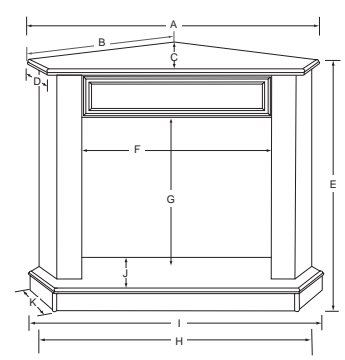

SPECIFICATIONS

Product Specifications

Wall Cabinet Surrounds and Hearths

Product	Model #		A	B	C	D	E	F	G	H	I	J
	Surround	Hearth										
GCUF32, DFS32, BDV400	WSGC32	WHGC32	58"	21-1/8"	48"	17-1/4"	50-1/2"	38"	35-7/8"	58"	21-3/8"	5"
GCUF36, DFS36, BDV500, 3000, EF500	WSGC36	WHGC36	62"	25-1/2"	48-1/4"	21-3/4"	54-3/8"	42"	35-3/4"	61-1/4"	25-1/2"	5"
MCUF36, MCFS36, LCUF36, SDV500	WS500	WH500	64-1/2"	25-1/2"	53"	22"	58-1/4"	42"	40-3/4"	65"	25-1/2"	5"
DHH	WSHH*	-	37-1/2"	10-1/4"	36-3/4"	9-3/8"	34-1/4"	24-1/4"	23-1/4"	36"	12-1/2"	-
DBX24, DFX24	WSH24*	-	38-1/8"	14-7/8"	38"	13-3/4"	35-5/8"	24-3/4"	26-5/8"	26-1/4"	18"	-
DFX32	WSH32*	-	52"	16-3/4"	48-1/4"	13"	44-5/8"	32-3/4"	30-7/8"	34-1/8"	19"	-
BDV300	WSGC30	WHGC30	52-1/2"	21-1/8"	45-1/2"	17-3/4"	46-1/8"	33-5/8"	32-3/8"	52-1/2"	21-1/8"	4-1/2"

Corner Cabinet Surrounds and Hearths

Product	Model #		A	B	C	D	E	F	G	H	I	J	K	L
	Surround	Hearth												
GCUF32, DFS32, BDV400	CSGC32	CHGC32	62-1/4"	44-1/8"	35-1/2"	6-1/4"	48-1/4"	38"	35-7/8"	21-3/4"	5"	6"	62-3/8"	62-1/2"
DFS36, BDV500, EF500	CSGC36	CHGC36	66-1/4"	47"	37-1/2"	6-1/4"	48-1/4"	41-7/8"	35-7/8"	21-3/4"	5"	6"	63-3/8"	66-1/2"
DHH	CSHH*	-	43-1/8"	30-1/2"	25"	5-7/8"	36-3/4"	24-1/4"	23-1/4"	31-1/2"	42-1/4"	8"	8-1/2"	-
DBX24, DFX24	CSH24*	-	46"	32-1/2"	26-3/4"	38"	26-1/4"	24-3/4"	26-5/8"	36"	13-3/4"	-	-	-
DFX32	CSH32*	-	56-3/8"	40"	32-5/8"	48-1/4"	34-1/8"	32-3/4"	30-7/8"	43-1/4"	18-5/8"	-	-	-
BDV300	CSGC30	CHGC30	56-3/8"	40-3/4"	33"	48-1/4"	45-1/4"	33-5/8"	32-3/8"	20"	4-1/4"	5-3/4"	57-3/4"	57-3/4"

Mantel Cap and Hearth Base for Peninsula Fireboxes

Product	Model #		A	B	C	D	E	F	G
	Mantel Cap	Hearth Base							
GPF36, 624DVPF	SGP36	HGP36	48"	26"	7-1/8"	34-3/8"	5"	47-5/8"	30"

* Surround with hearth included.

DHH

MONESSEN
HEARTH SYSTEMS

149 Cleveland Drive • Paris, Kentucky 40361

www.monessenhearth.com