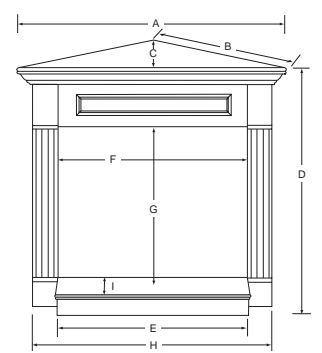

DBX and DFX

To avoid personal injury or property damage, the product described by this brochure must be installed, operated and maintained in strict compliance with the instructions packaged with the product and all applicable building or fire codes. Contact local building or fire officials about restrictions and installation inspection requirements. All photographs and drawings on this brochure are for illustrative purposes only and are not intended for, nor should they be used as a substitute for the instructions packaged with the unit. Appearance and specifications of the product are subject to change without notice.

© 2004 Monessen Hearth Systems, Inc.

Sold by: