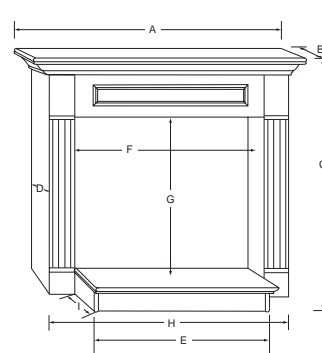

SPECIFICATIONS

Product Specifications

Wall Cabinet Surrounds and Hearths

Product	Model #		A	B	C	D	E	F	G	H	I	J
	Surround	Hearth										
GCUF32, DFS32, BDV400	WSGC32	WHGC32	58"	21-1/8"	48"	17-1/4"	50-1/2"	38"	35-7/8"	58"	21-3/8"	5"
GCUF36, DFS36, BDV500, 3000, EF500	WSGC36	WHGC36	62"	25-1/2"	48-1/4"	21-3/4"	54-3/8"	42"	35-3/4"	61-1/4"	25-1/2"	5"
MCUF36, MCFS36, LCUF36, SDV500	WS500	WH500	64-1/2"	25-1/2"	53"	22"	58-1/4"	42"	40-3/4"	65"	25-1/2"	5"
DHH	WSHH*	-	37-1/2"	10-1/4"	36-3/4"	9-3/8"	34-1/4"	24-1/4"	23-1/4"	36"	12-1/2"	-
DBX24, DFX24	WSH24*	-	38-1/8"	14-7/8"	38"	13-3/4"	35-5/8"	24-3/4"	26-5/8"	26-1/4"	18"	-
DFX32	WSH32*	-	52"	16-3/4"	48-1/4"	13"	44-5/8"	32-3/4"	30-7/8"	34-1/8"	19"	-
BDV300	WSGC30	WHGC30	52-1/2"	21-1/8"	45-1/2"	17-3/4"	46-1/8"	33-5/8"	32-3/8"	52-1/2"	21-1/8"	4-1/2"

Corner Cabinet Surrounds and Hearths

Product	Model #		A	B	C	D	E	F	G	H	I	J	K	L
	Surround	Hearth												
GCUF32, DFS32, BDV400	CSGC32	CHGC32	62-1/4"	44-1/8"	35-1/2"	6-1/4"	48-1/4"	38"	35-7/8"	21-3/4"	5"	6"	62-3/8"	62-1/2"
DFS36, BDV500, EF500	CSGC36	CHGC36	66-1/4"	47"	37-1/2"	6-1/4"	48-1/4"	41-7/8"	35-7/8"	21-3/4"	5"	6"	63-3/8"	66-1/2"
DHH	CSHH*	-	43-1/8"	30-1/2"	25"	5-7/8"	36-3/4"	24-1/4"	23-1/4"	31-1/2"	42-1/4"	8"	8-1/2"	-
DBX24, DFX24	CSH24*	-	46"	32-1/2"	26-3/4"	38"	26-1/4"	24-3/4"	26-5/8"	36"	13-3/4"	-	-	-
DFX32	CSH32*	-	56-3/8"	40"	32-5/8"	48-1/4"	34-1/8"	32-3/4"	30-7/8"	43-1/4"	18-5/8"	-	-	-
BDV300	CSGC30	CHGC30	56-3/8"	40-3/4"	33"	48-1/4"	45-1/4"	33-5/8"	32-3/8"	20"	4-1/4"	5-3/4"	57-3/4"	57-3/4"

Mantel Cap and Hearth Base for Peninsula Fireboxes

Product	Model #		A	B	C	D	E	F	G
	Mantel Cap	Hearth Base							
GPF36, 624DVPF	SGP36	HGP36	48"	26"	7-1/8"	34-3/8"	5"	47-5/8"	30"

* Surround with hearth included.

MONESSEN
HEARTH SYSTEMS

149 Cleveland Drive • Paris, Kentucky 40361

www.monessenhearth.com

DBX and DFX