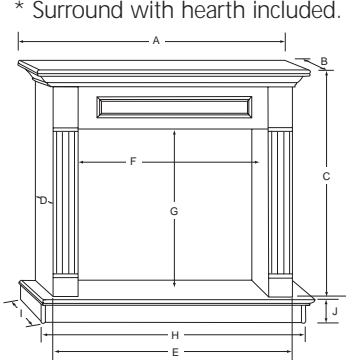

Corner Cabinet Surrounds and Hearths

Product	Model #		A	B	C	D	E	F	G	H	I	J	K	L
	Surround	Hearth												
GCUF32, DFS32, BDV400	CSGC32	CHGC32	62-1/4"	44-1/8"	35-1/2"	6-1/4"	48-1/4"	38"	35-7/8"	21-3/4"	5"	6"	62-3/8"	62-1/2"
DFS36, BDV500, EF500	CSGC36	CHGC36	66-1/4"	47"	37-1/2"	6-1/4"	48-1/4"	41-7/8"	35-7/8"	21-3/4"	5"	6"	63-3/8"	66-1/2"
DHH	CSHH*	-	43-1/8"	30-1/2"	25"	5-7/8"	36-3/4"	24-1/4"	23-1/4"	31-1/2"	42-1/4"	8"	8-1/2"	-
DBX24, DFX24	CSH24*	-	46"	32-1/2"	26-3/4"	38"	26-1/4"	24-3/4"	26-5/8"	36"	13-3/4"	-	-	-
DFX32	CSH32*	-	56-3/8"	40"	32-5/8"	48-1/4"	34-1/8"	32-3/4"	30-7/8"	43-1/4"	18-5/8"	-	-	-
BDV300	CSGC30	CHGC30	56-3/8"	40-3/4"	33"	48-1/4"	45-1/4"	33-5/8"	32-3/8"	20"	4-1/4"	5-3/4"	57-3/4"	57-3/4"

Mantel Cap and Hearth Base for Peninsula Fireboxes

Product	Model #		A	B	C	D	E	F	G
	Mantel Cap	Hearth Base							
GPF36, 624DVPF	SGP36	HGP36	48"	26"	7-1/8"	34-3/8"	5"	47-5/8"	30"

* Surround with hearth included.

GCUF, DFS, MCUF, LCUF, MCFS, BDV, SDV, EF500 and 3000