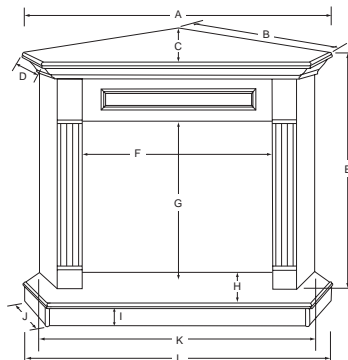

GCUF, DFS, BDV and EF500