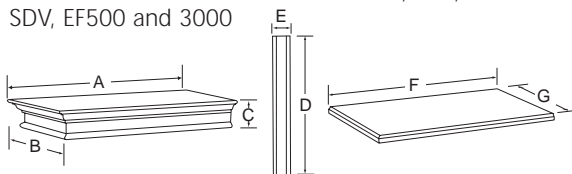

GPF36 and 624DVPF

MONESSEN
HEARTH SYSTEMS

149 Cleveland Drive • Paris, Kentucky 40361

www.monessenhearth.com